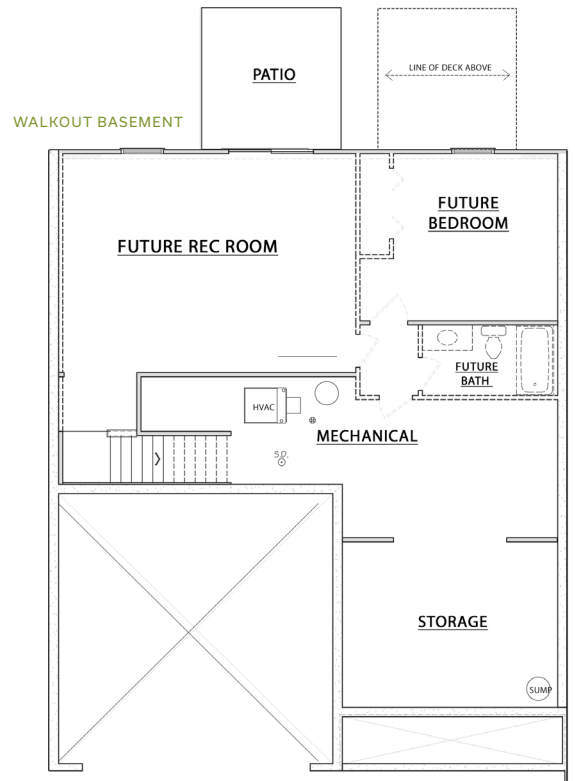

< ADDITIONAL UNIT

ADDITIONAL UNIT >

silvertown

BERRYFIELD CONDOMINIUMS

1 BEDROOMS | 1.5 BATHS
1,125 SQUARE FEET

Our **Silvertown** floor plan is one of two floor plans available in Berryfield Condominiums. This plan features an open concept throughout the living space, a flex room, and tall cathedral ceilings. The basement, once finished, adds an estimated 614sf of living area and walks out to a patio space.

www.interrahomes.com
info@interrahomes.com

< ADDITIONAL UNIT

ADDITIONAL UNIT >

silverton

MEADOW CREEK CONDOMINIUMS

1 BEDROOMS | 1.5 BATHS
1,125 SQUARE FEET

Our **Silverton** floor plan is one of two floor plans available in Meadow Creek Condominiums. This plan features an open concept throughout the living space, a flex room, and tall cathedral ceilings. The basement, once finished, adds an estimated 614sf of living area and walks out to a patio space.