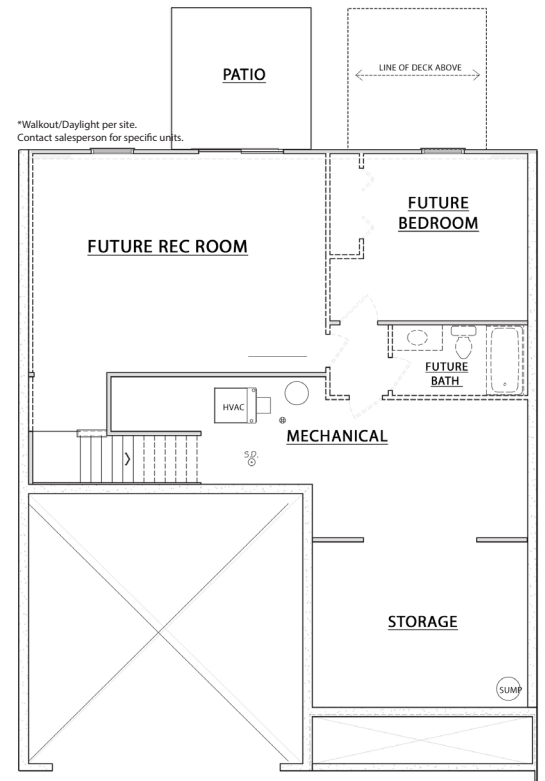

< ADDITIONAL UNIT

ADDITIONAL UNIT >

silvertown

BERRYFIELD CONDOMINIUMS

1 BEDROOMS | 1.5 BATHS
1,125 SQUARE FEET

Our **Silvertown** floor plan is one of two floor plans available in Berryfield Condominiums. This plan features an open concept throughout the living space, a flex room, and tall cathedral ceilings. The basement, once finished, adds an estimated 614sf of living area and walks out to a patio space.

www.interrahomes.com
info@interrahomes.com

< ADDITIONAL UNIT

ADDITIONAL UNIT >

silverton

MEADOW CREEK CONDOMINIUMS

1 BEDROOMS | 1.5 BATHS
1,125 SQUARE FEET

Our **Silverton** floor plan is one of two floor plans available in Meadow Creek Condominiums. This plan features an open concept throughout the living space, a flex room, and tall cathedral ceilings. The basement, once finished, adds an estimated 614sf of living area and walks out to a patio space.