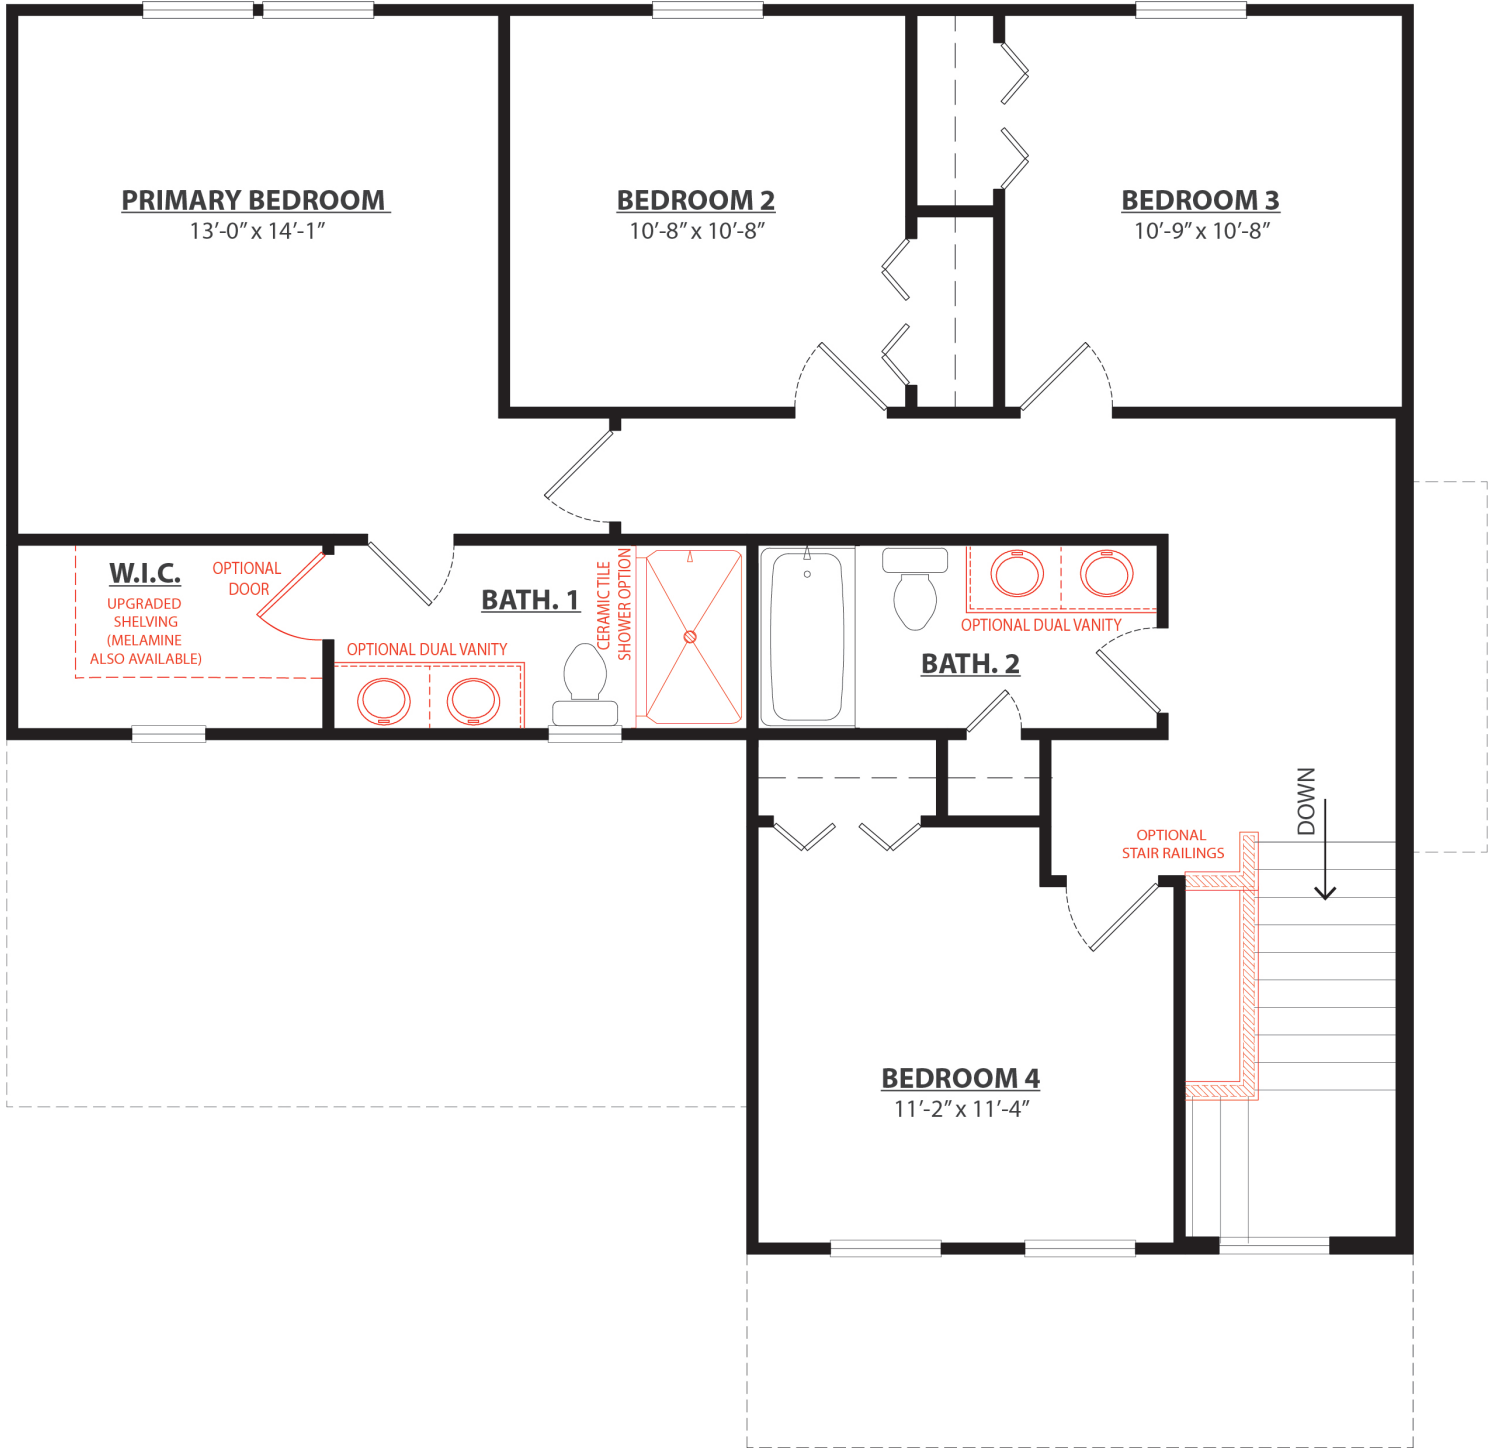

Elevation A

Elevation A Stone Upgrade Option

Elevation B

Elevation B - Stone Upgrade Option

# Andover

Classic Series

4 Bedrooms | 2.5 Baths  
1,740 Square Feet

Elevation C

Elevation C - Stone Upgrade Option

Elevation D

Elevation D Stone Upgrade Option

**SECOND FLOOR PLAN**

**BASEMENT FLOOR PLAN**

Discuss optional upgrades with sales person for floor plan specific requirements. Not all options are compatible with one another.

**OPTIONAL UPGRADES - FIRST FLOOR PLAN**

**OPTIONAL UPGRADES - SECOND FLOOR PLAN**

**OPTIONAL UPGRADES - BASEMENT FLOOR PLAN**

INCLUDED KITCHEN LAYOUT