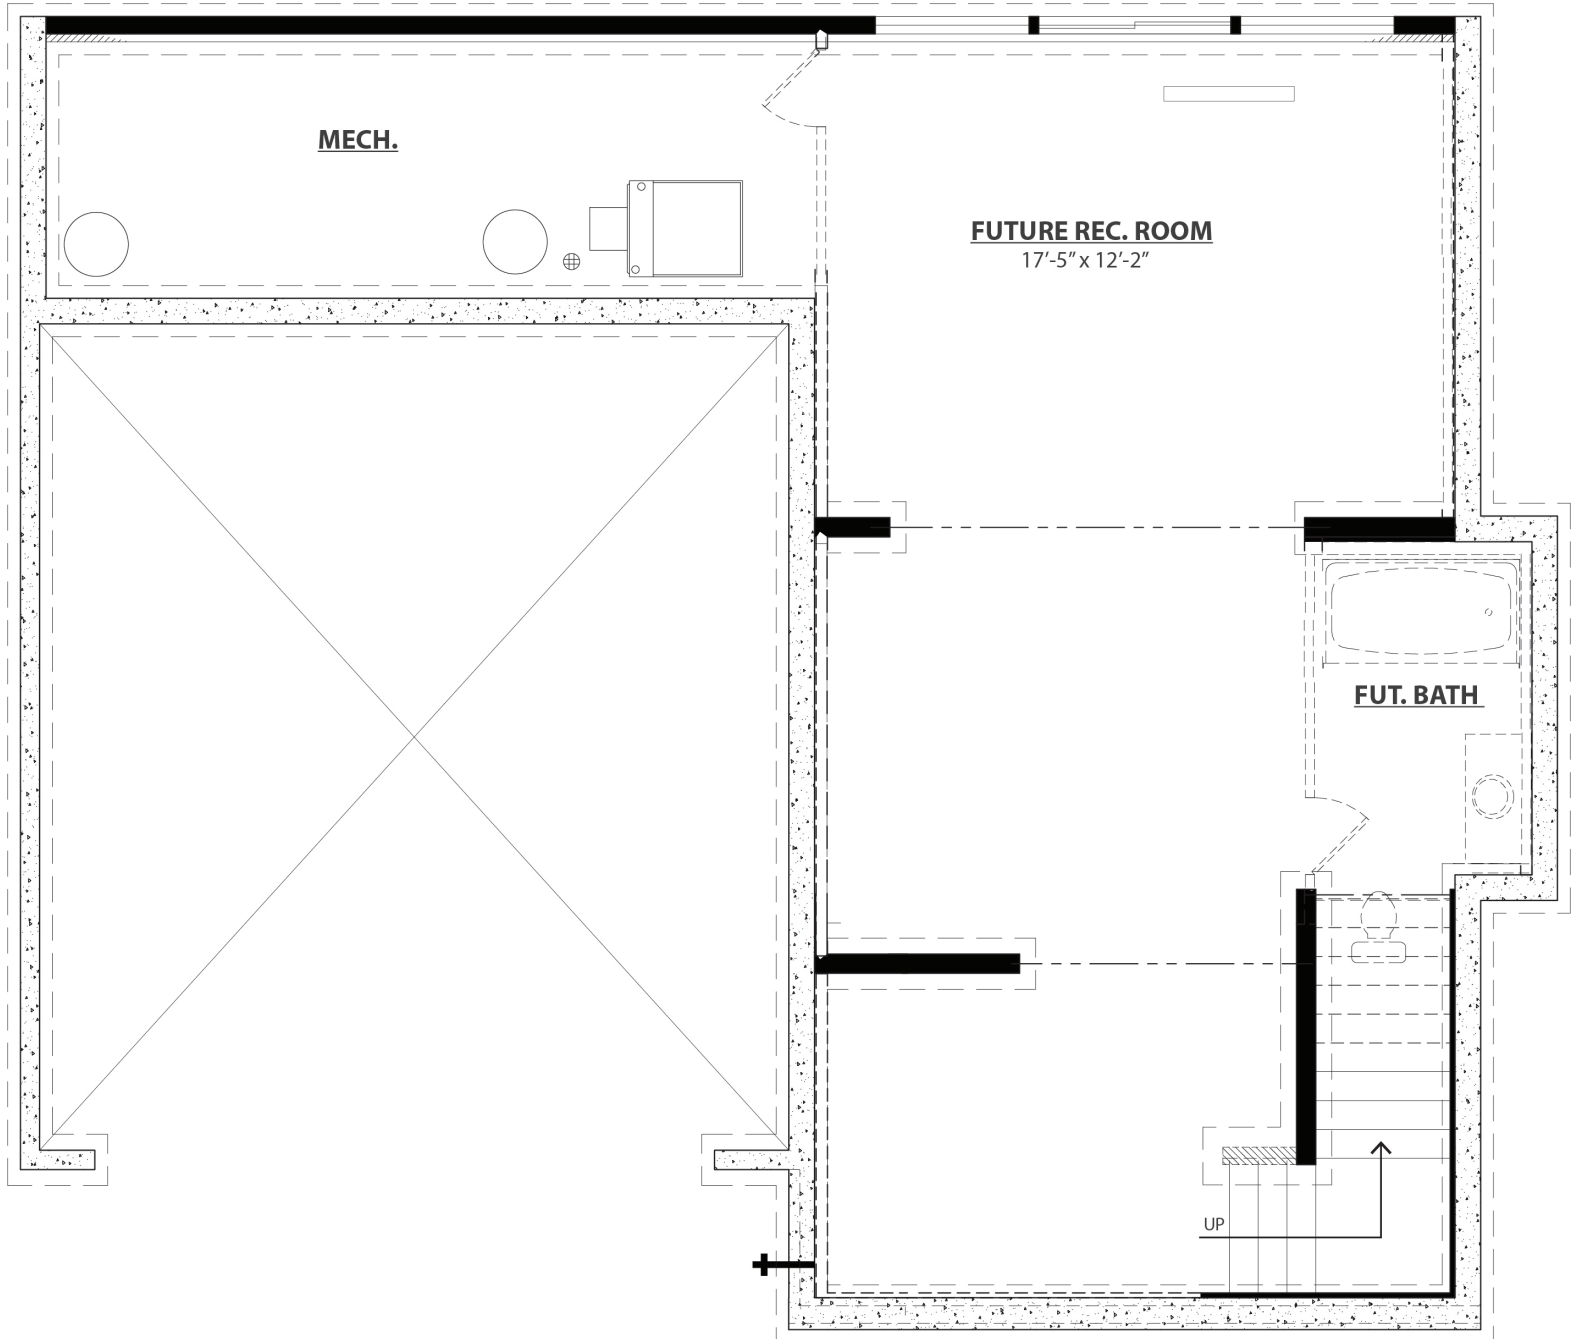

Elevation A

Elevation A Stone Upgrade Option

Elevation B

Elevation B - Stone Upgrade Option

# Andover

Classic Series

4 Bedrooms | 2.5 Baths  
1,740 Square Feet

Elevation C

Elevation C - Stone Upgrade Option

Elevation D

Elevation D Stone Upgrade Option

**SECOND FLOOR PLAN**

**BASEMENT FLOOR PLAN**

Discuss optional upgrades with sales person for floor plan specific requirements. Not all options are compatible with one another.

**OPTIONAL UPGRADES - FIRST FLOOR PLAN**

**OPTIONAL UPGRADES - SECOND FLOOR PLAN**

**OPTIONAL UPGRADES - BASEMENT FLOOR PLAN**

INCLUDED KITCHEN LAYOUT