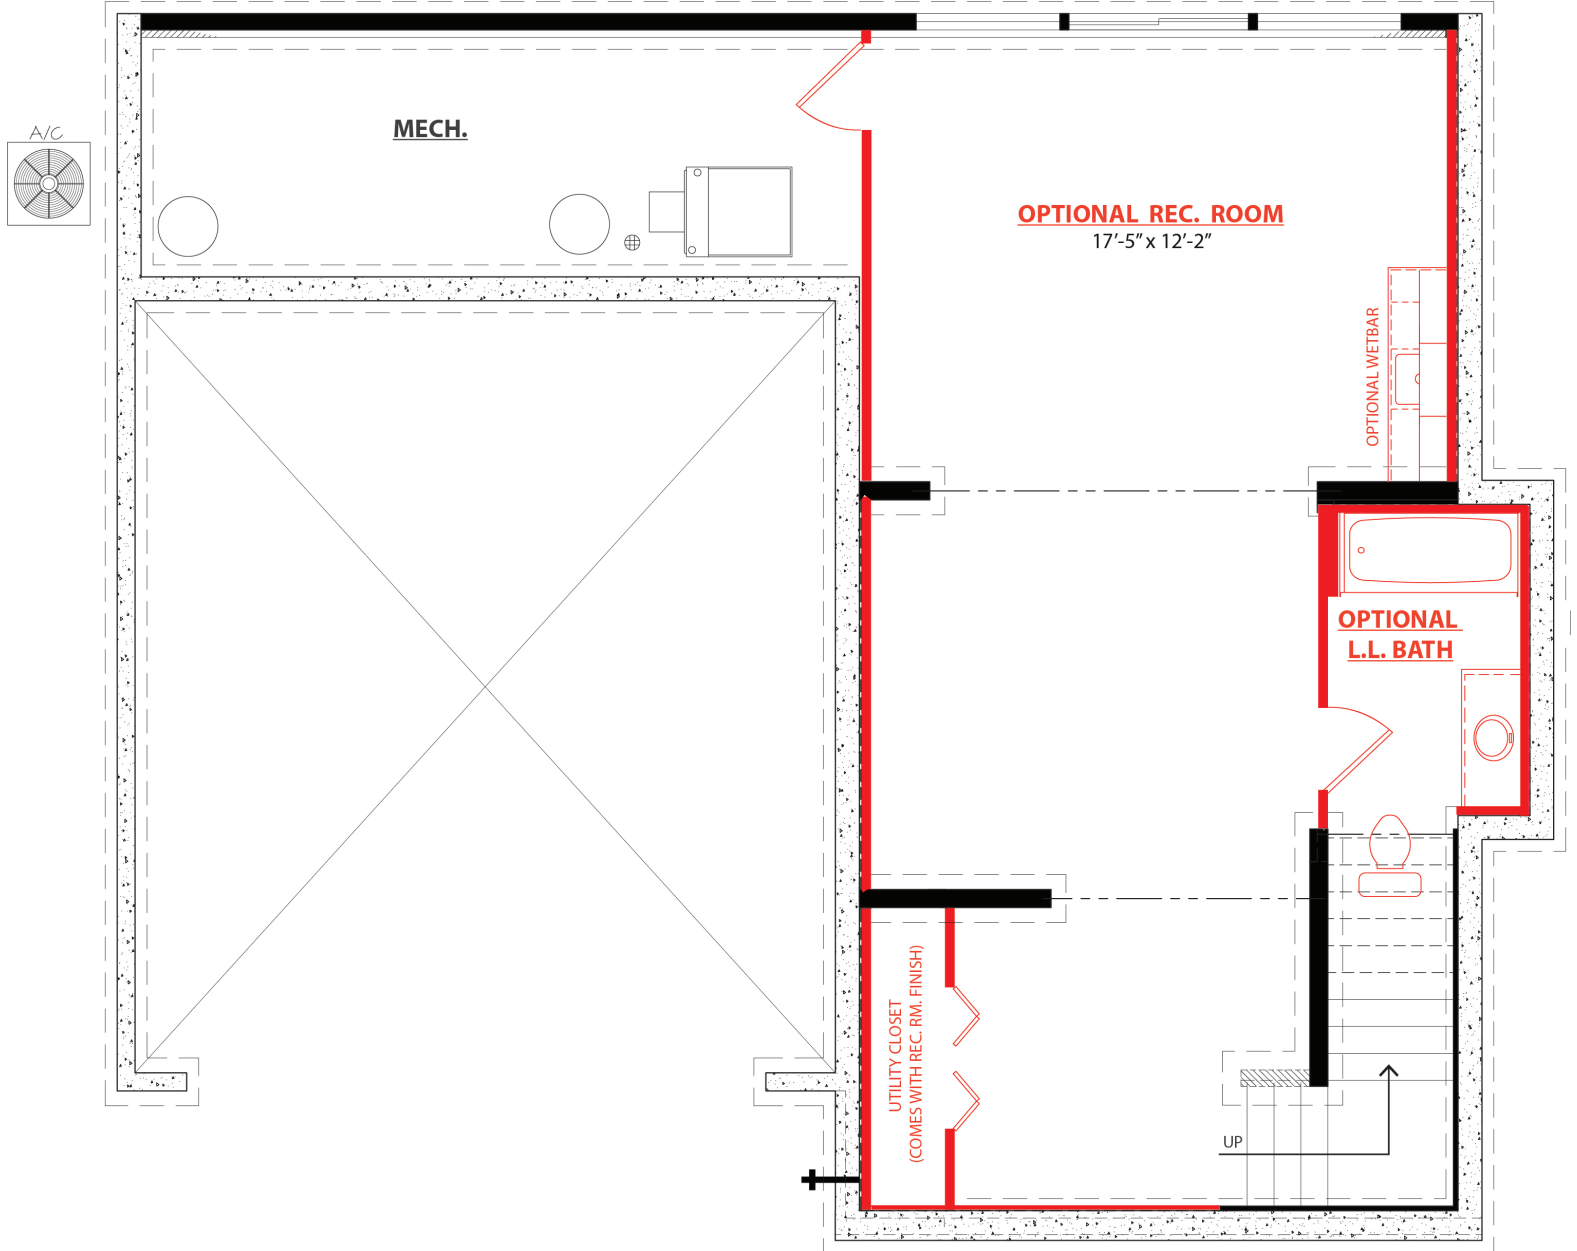

# Andover

Classic Series

4 Bedrooms | 2.5 Baths  
1,740 Square Feet

Elevation C

Elevation C - Stone Upgrade Option

Elevation D

Elevation D Stone Upgrade Option

**SECOND FLOOR PLAN**

**BASEMENT FLOOR PLAN**

Discuss optional upgrades with sales person for floor plan specific requirements. Not all options are compatible with one another.

**OPTIONAL UPGRADES - FIRST FLOOR PLAN**

**OPTIONAL UPGRADES - SECOND FLOOR PLAN**

**OPTIONAL UPGRADES - BASEMENT FLOOR PLAN**

INCLUDED KITCHEN LAYOUT