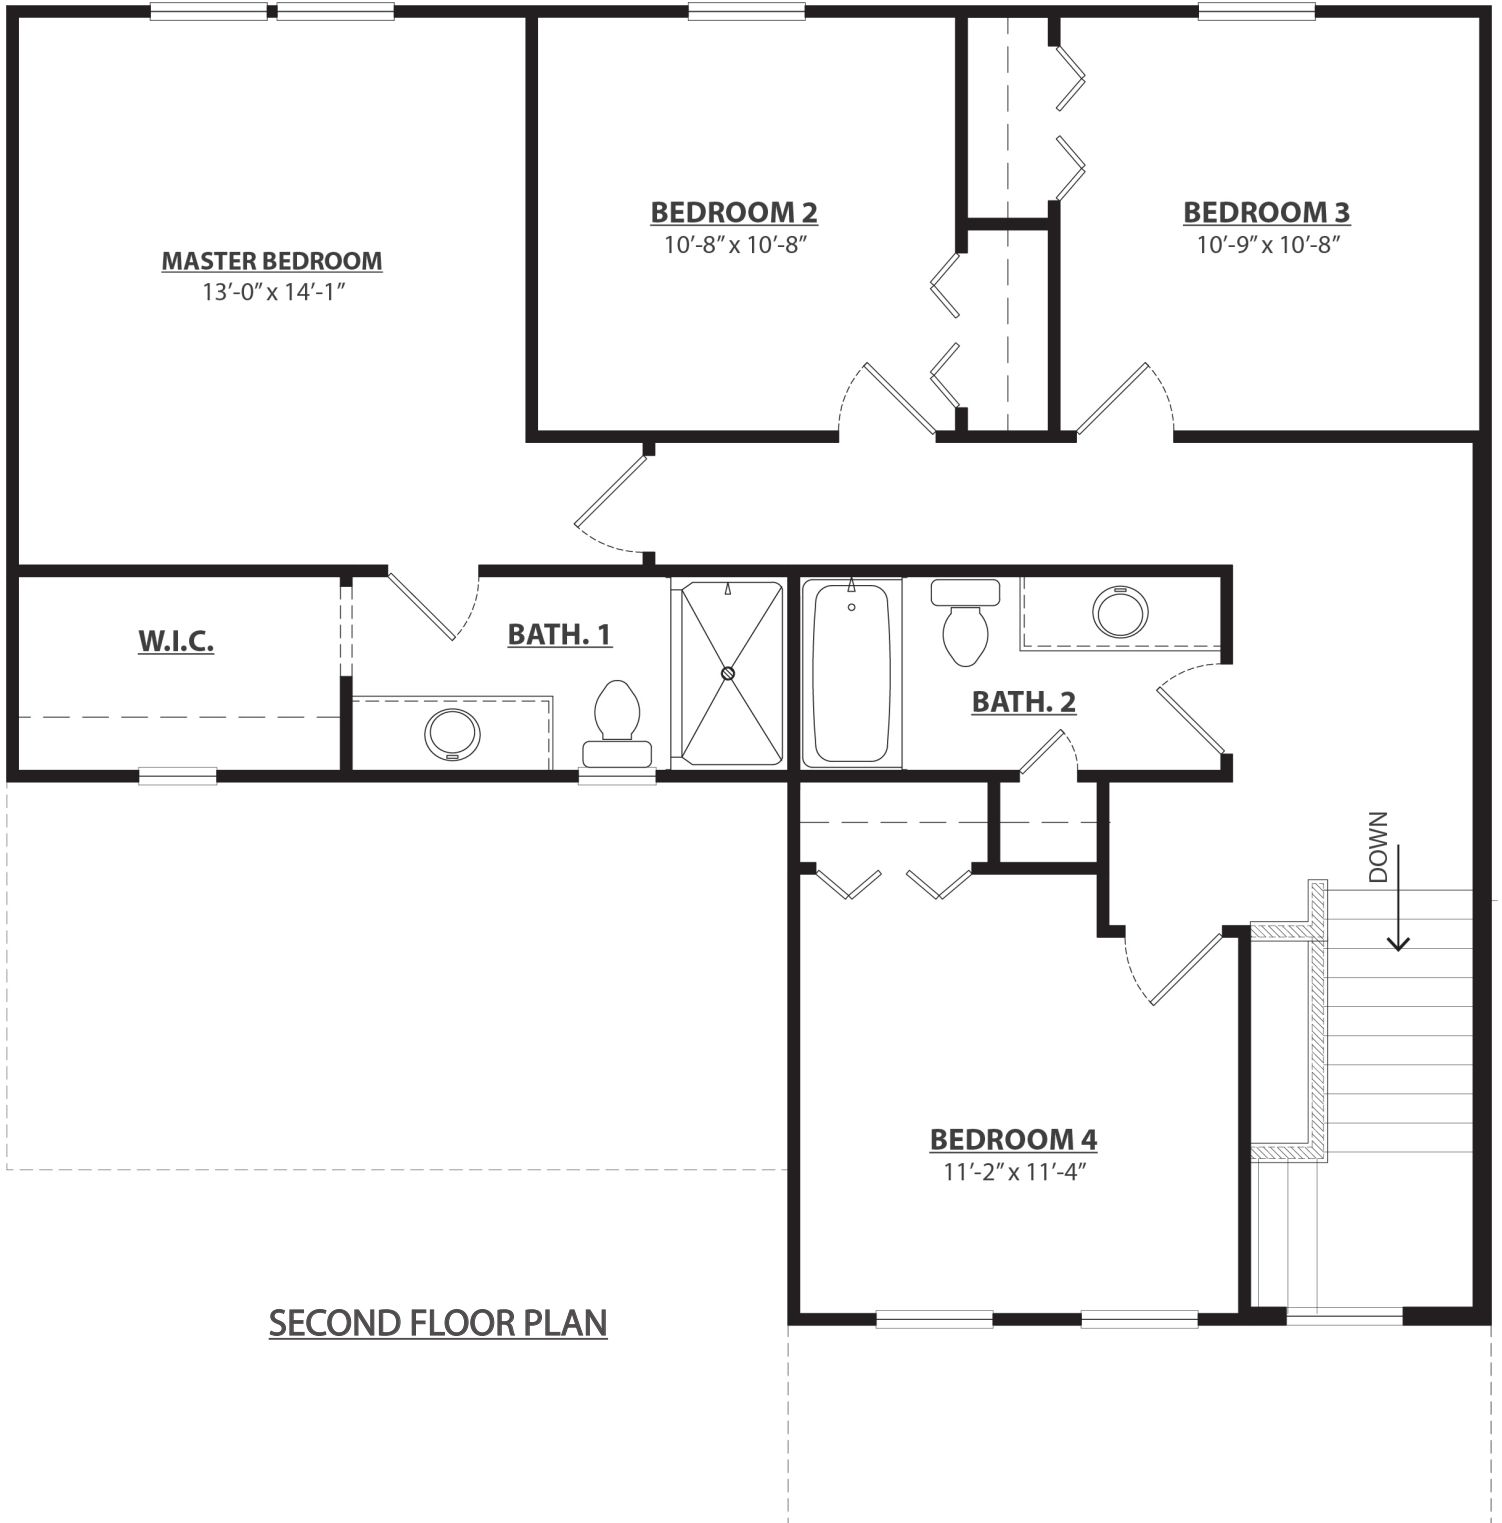

# Andover

Classic Series

4 Bedrooms | 2.5 Baths  
1,740 Square Feet

Elevation C

Elevation C - Stone Upgrade Option

Elevation D

Elevation D Stone Upgrade Option

**SECOND FLOOR PLAN**

**BASEMENT FLOOR PLAN**

Discuss optional upgrades with sales person for floor plan specific requirements. Not all options are compatible with one another.

**OPTIONAL UPGRADES - FIRST FLOOR PLAN**

**OPTIONAL UPGRADES - SECOND FLOOR PLAN**

**OPTIONAL UPGRADES - BASEMENT FLOOR PLAN**

INCLUDED KITCHEN LAYOUT