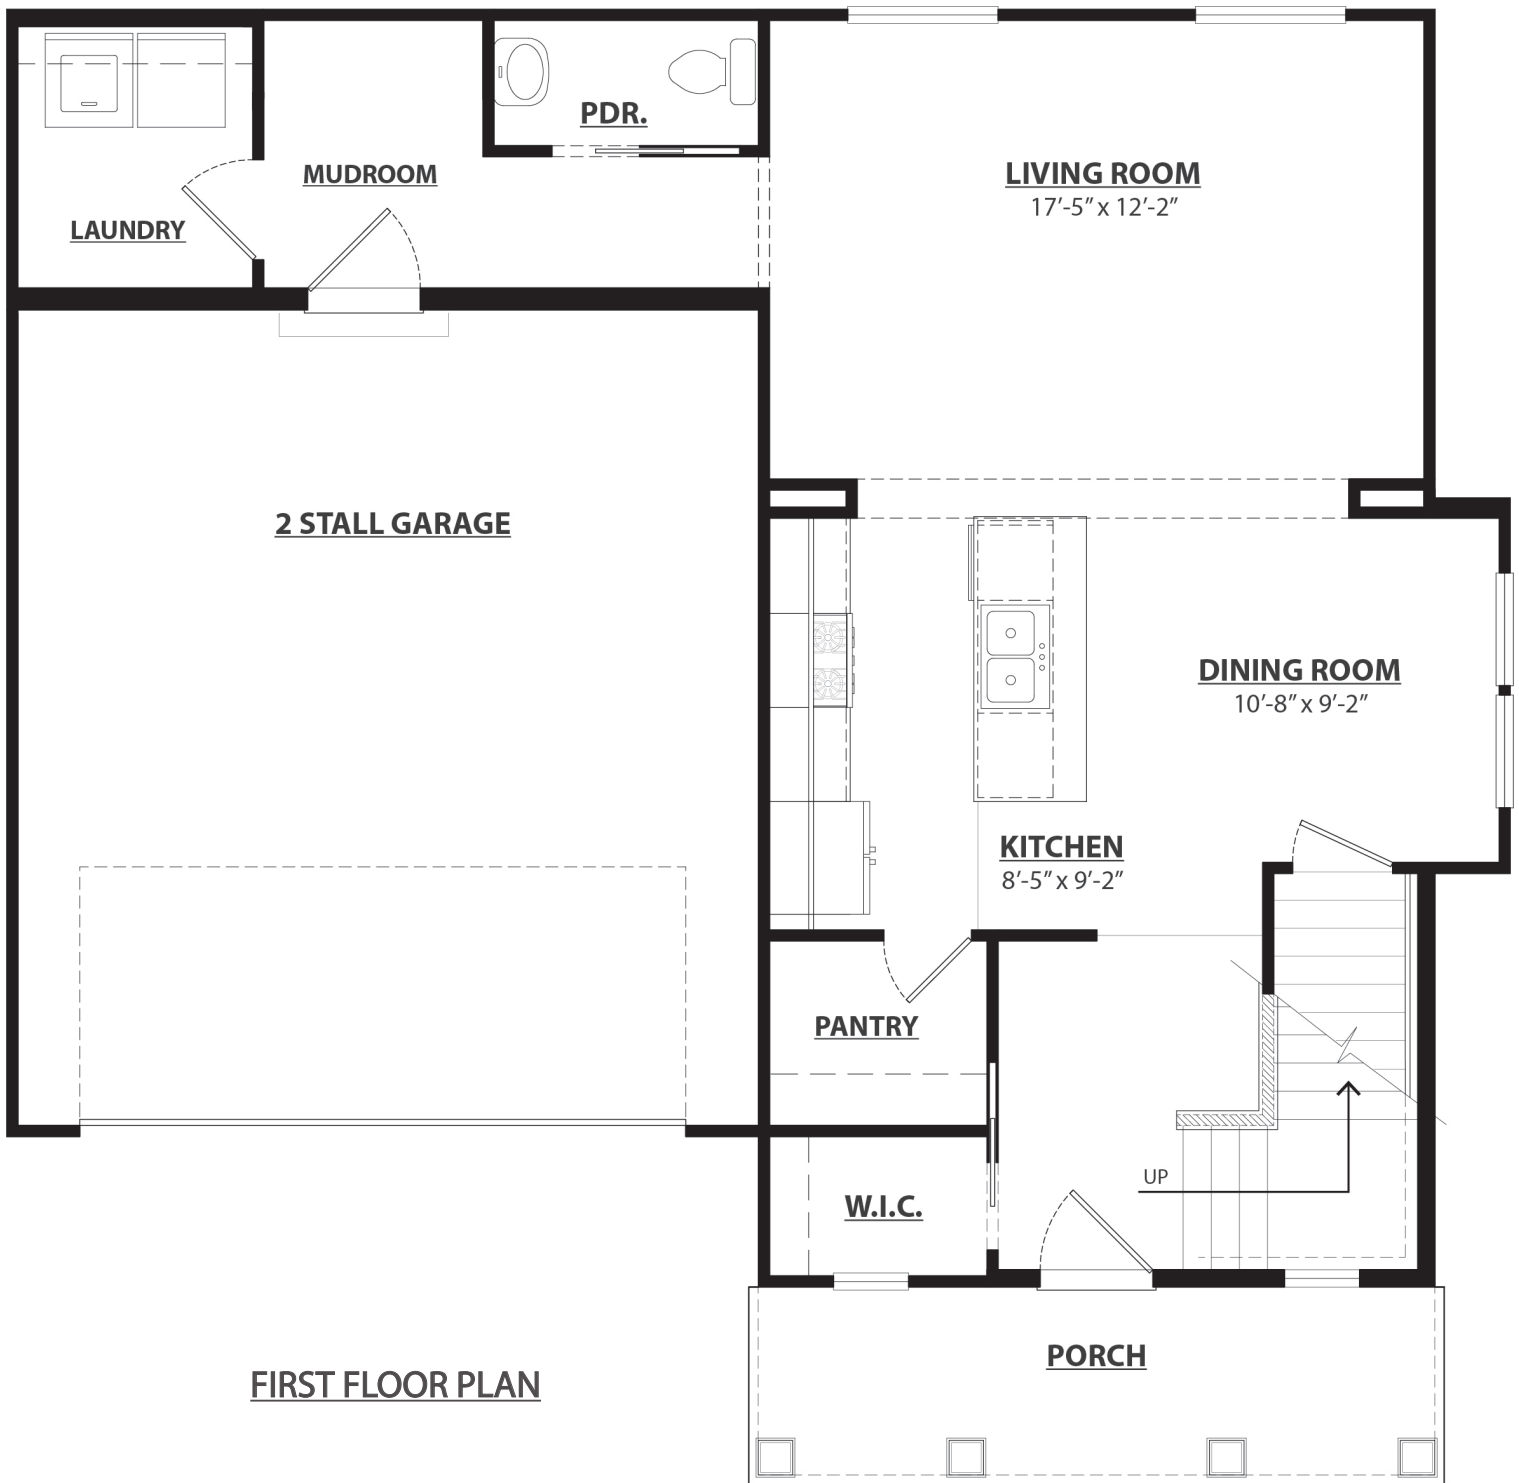

Elevation A

Elevation A Stone Upgrade Option

Elevation B

Elevation B - Stone Upgrade Option

# Andover

Classic Series

4 Bedrooms | 2.5 Baths  
1,740 Square Feet

Elevation C

Elevation C - Stone Upgrade Option

Elevation D

Elevation D Stone Upgrade Option

**SECOND FLOOR PLAN**

**BASEMENT FLOOR PLAN**

Discuss optional upgrades with sales person for floor plan specific requirements. Not all options are compatible with one another.

**OPTIONAL UPGRADES - FIRST FLOOR PLAN**

**OPTIONAL UPGRADES - SECOND FLOOR PLAN**

**OPTIONAL UPGRADES - BASEMENT FLOOR PLAN**

INCLUDED KITCHEN LAYOUT