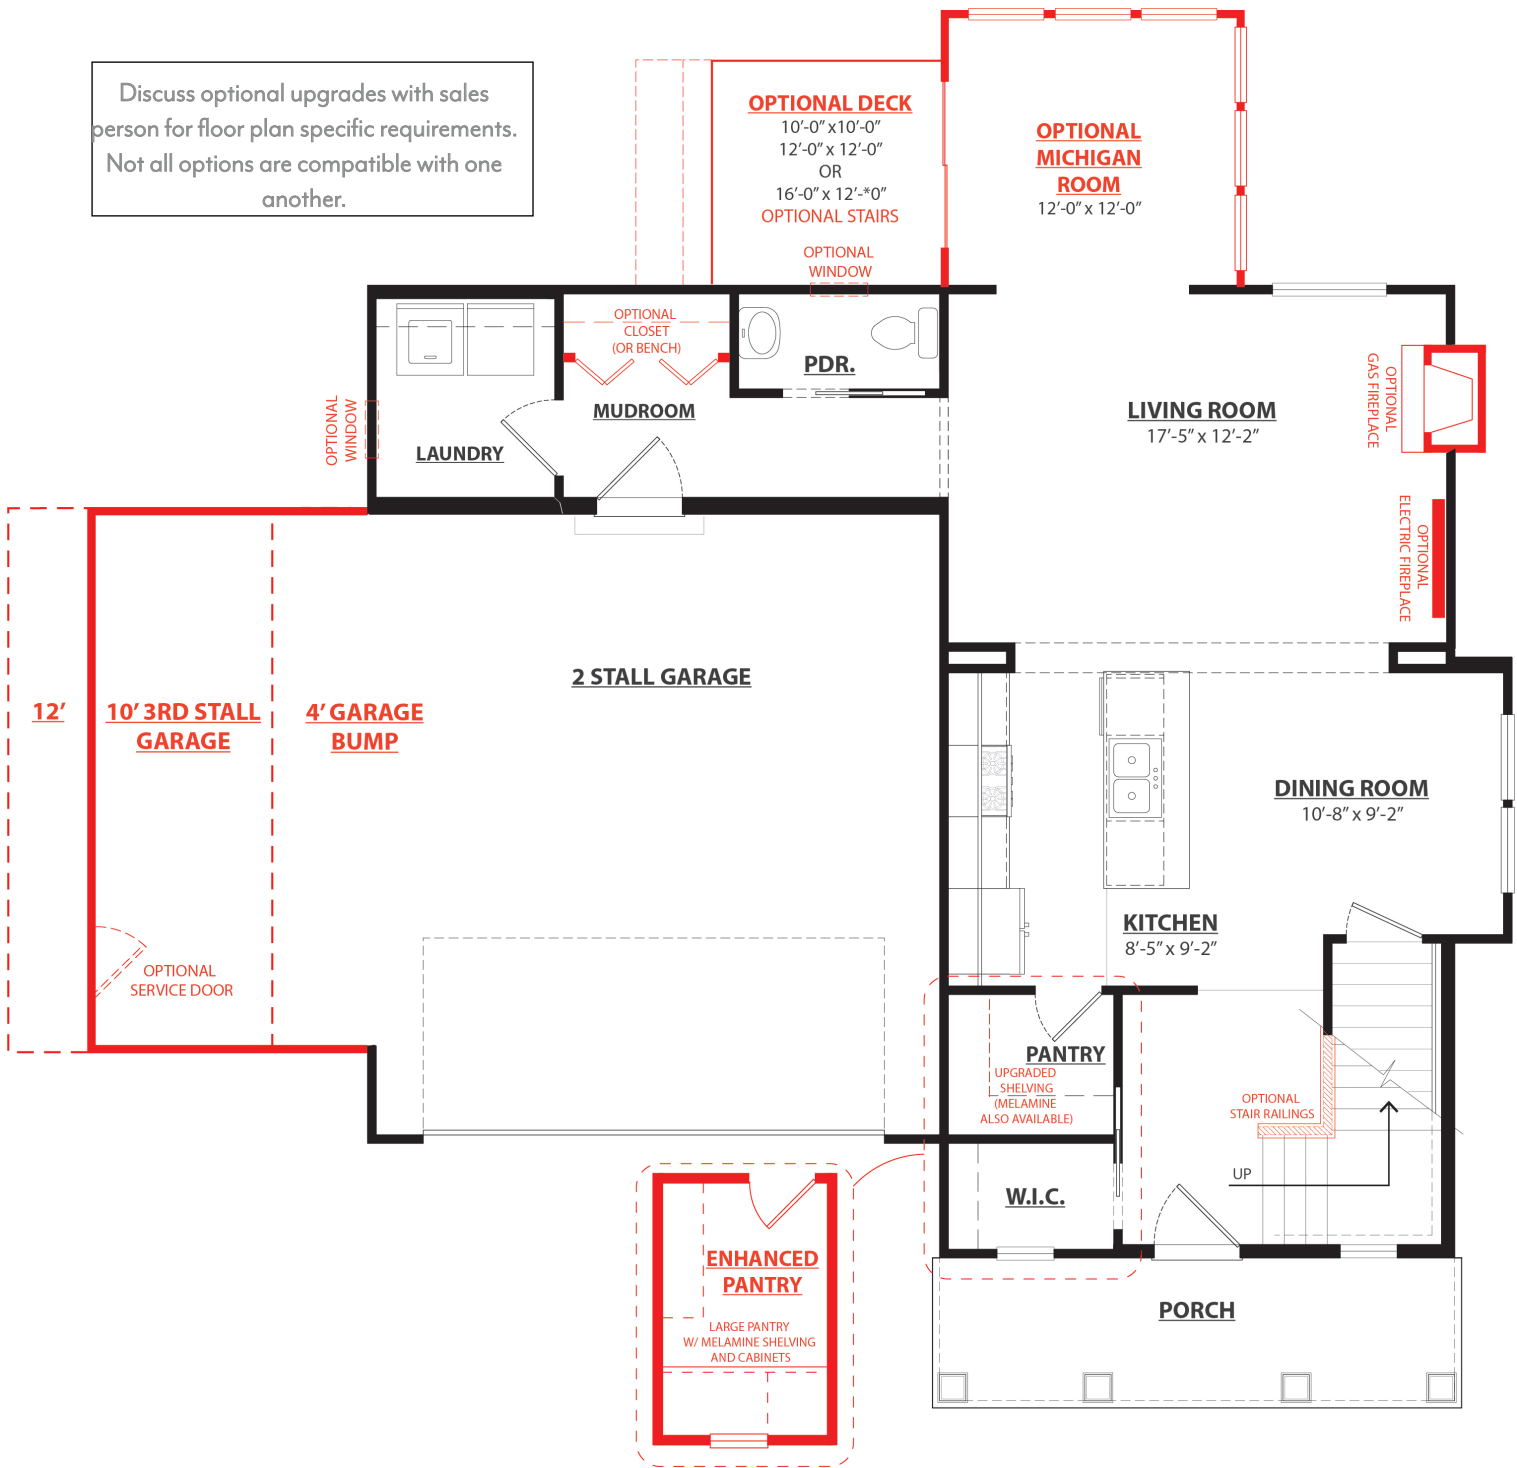

Elevation A

Elevation A Stone Upgrade Option

Elevation B

Elevation B - Stone Upgrade Option

# Andover

Classic Series

4 Bedrooms | 2.5 Baths  
1,740 Square Feet

Elevation C

Elevation C - Stone Upgrade Option

Elevation D

Elevation D Stone Upgrade Option

**SECOND FLOOR PLAN**

**BASEMENT FLOOR PLAN**

Discuss optional upgrades with sales person for floor plan specific requirements. Not all options are compatible with one another.

**OPTIONAL UPGRADES - FIRST FLOOR PLAN**

**OPTIONAL UPGRADES - SECOND FLOOR PLAN**

**OPTIONAL UPGRADES - BASEMENT FLOOR PLAN**

INCLUDED KITCHEN LAYOUT