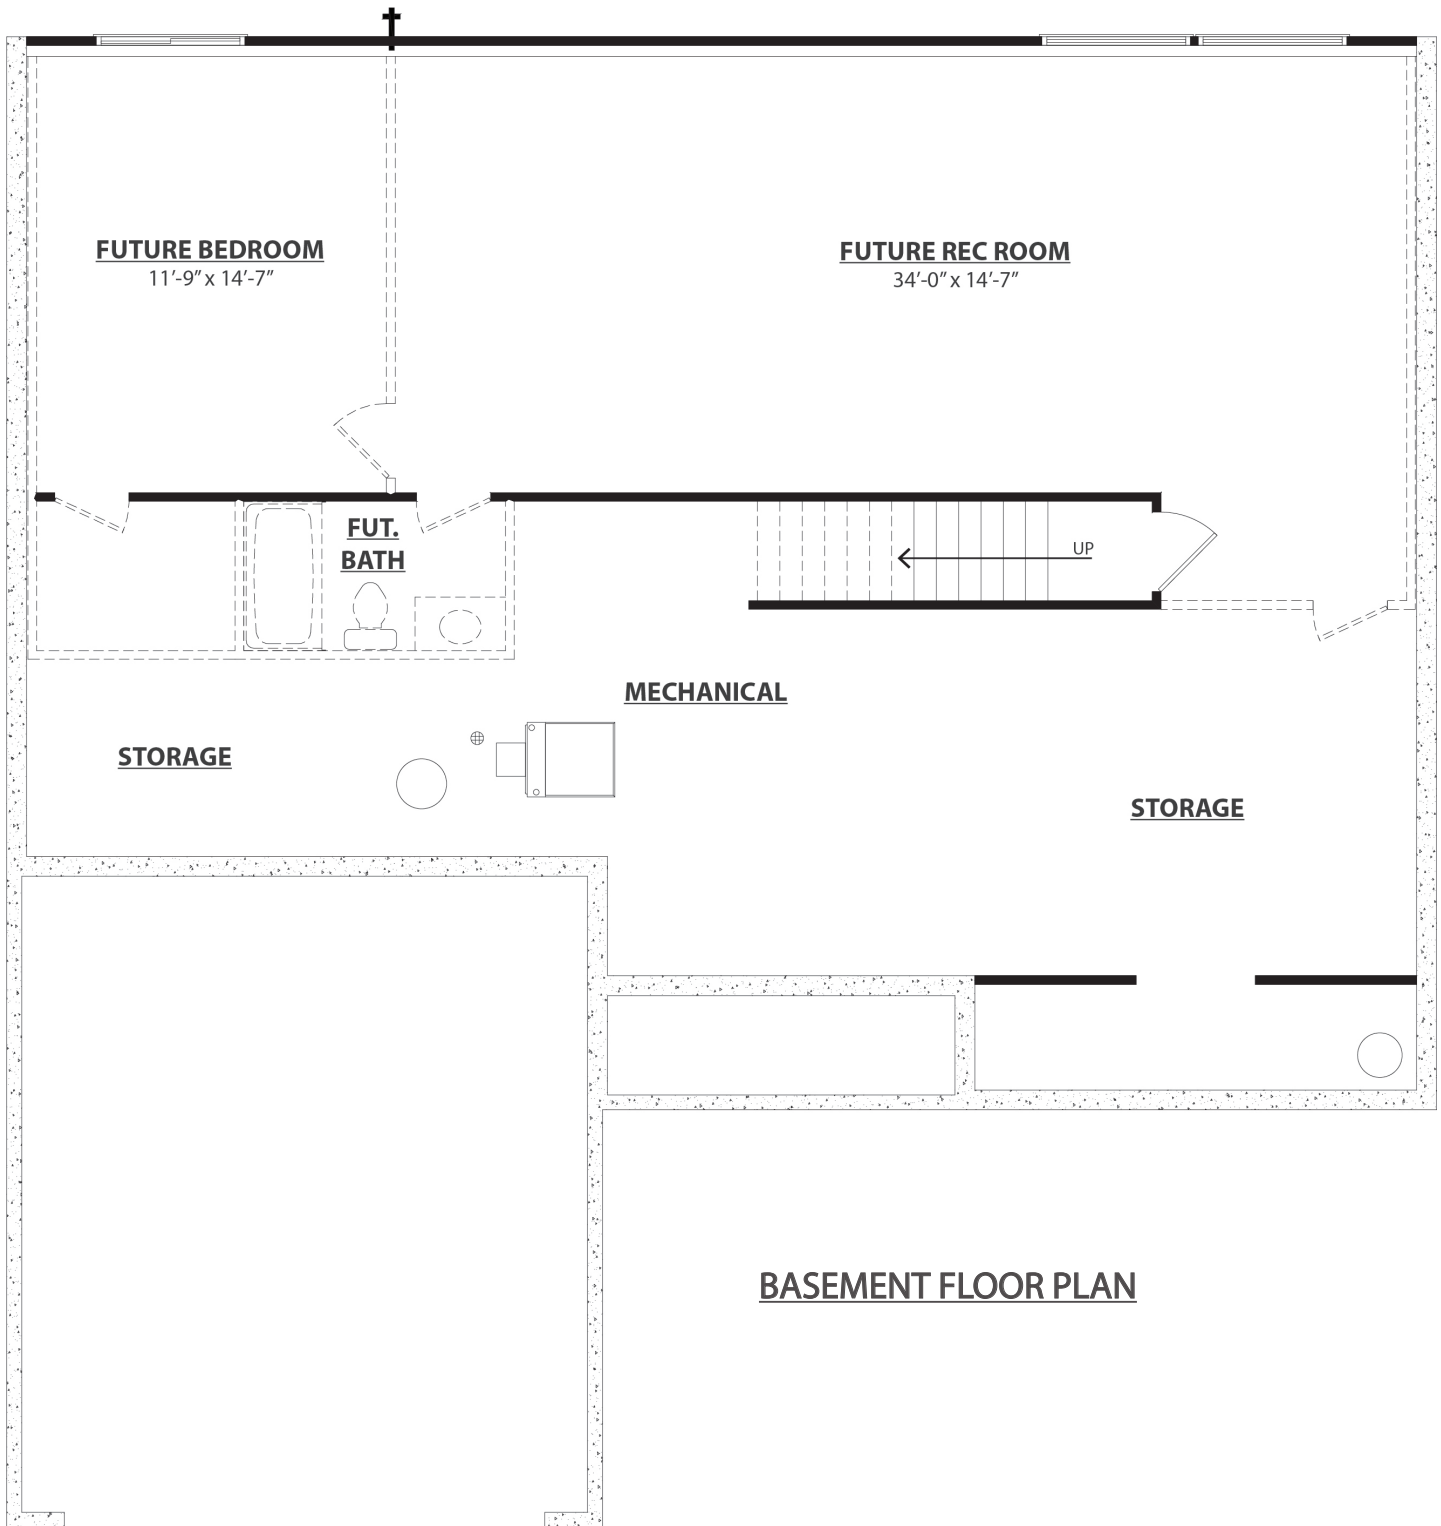

Elevation A

Elevation A Stone Upgrade Option

Elevation B

Elevation B Stone Upgrade Option

**Enclave** | 3 Bedrooms | 2 Baths  
Select Series | 1,556 Square Feet

Elevation C

Elevation C Stone Upgrade Option

<b>Enclave</b> Select Series	3 Bedrooms   2 Baths 1,556 Square Feet
---------------------------------	-------------------------------------------

Elevation D

Elevation D Stone Upgrade Option

Discuss optional upgrades with sales person for floor plans specific requirements. Not all options are compatible with one another.

**OPTIONAL UPGRADES - FIRST FLOOR PLAN**

Discuss optional upgrades with sales person for floor plan specific requirements. Not all options are compatible with one another.

**OPTIONAL UPGRADES - BASEMENT FLOOR PLAN**

INCLUDED KITCHEN LAYOUT

ENHANCED KITCHEN LAYOUT