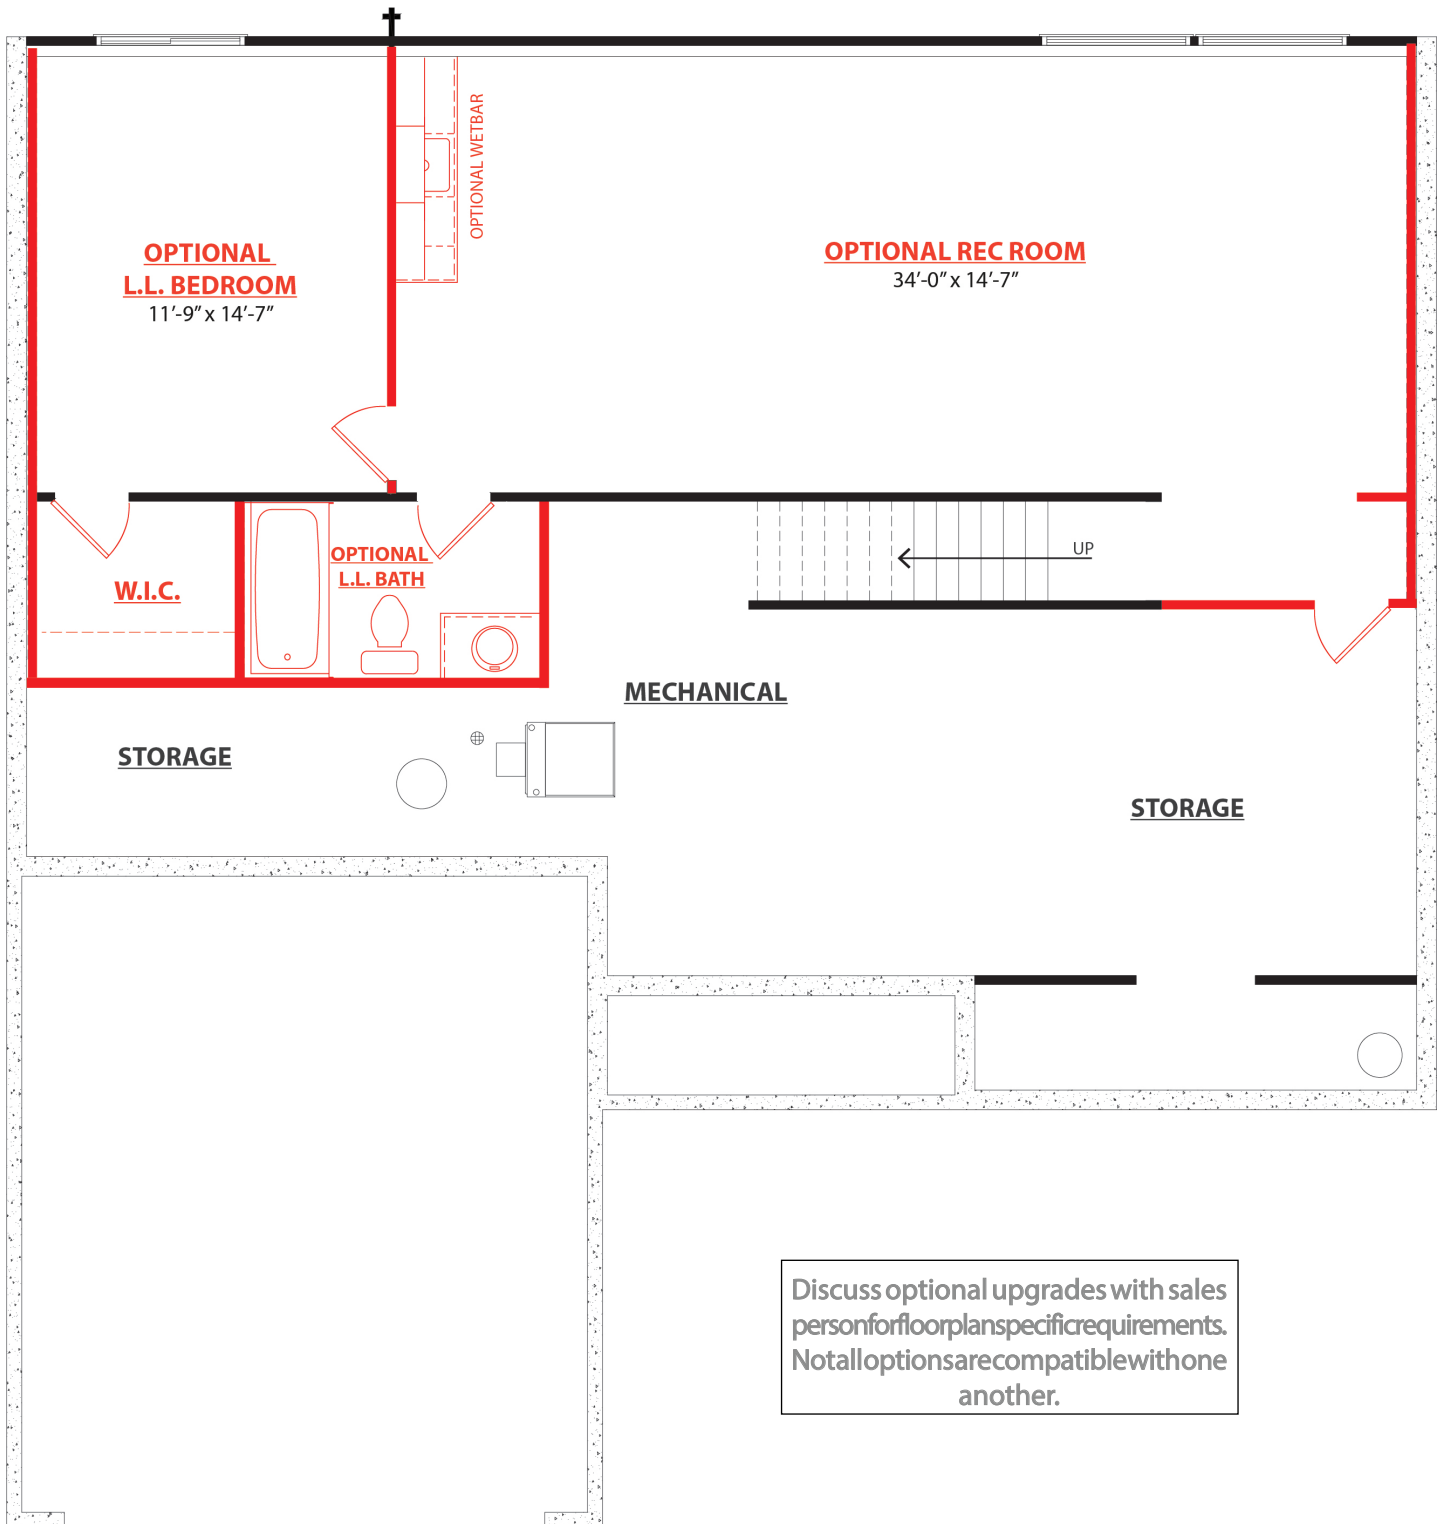

Elevation A

Elevation A Stone Upgrade Option

Elevation B

Elevation B Stone Upgrade Option

**Enclave** | 3 Bedrooms | 2 Baths  
Select Series | 1,556 Square Feet

Elevation C

Elevation C Stone Upgrade Option

<b>Enclave</b> Select Series	3 Bedrooms   2 Baths 1,556 Square Feet
---------------------------------	-------------------------------------------

Elevation D

Elevation D Stone Upgrade Option

Discuss optional upgrades with sales person for floor plans specific requirements. Not all options are compatible with one another.

**OPTIONAL UPGRADES - FIRST FLOOR PLAN**

Discuss optional upgrades with sales person for floor plan specific requirements. Not all options are compatible with one another.

**OPTIONAL UPGRADES - BASEMENT FLOOR PLAN**

INCLUDED KITCHEN LAYOUT

ENHANCED KITCHEN LAYOUT