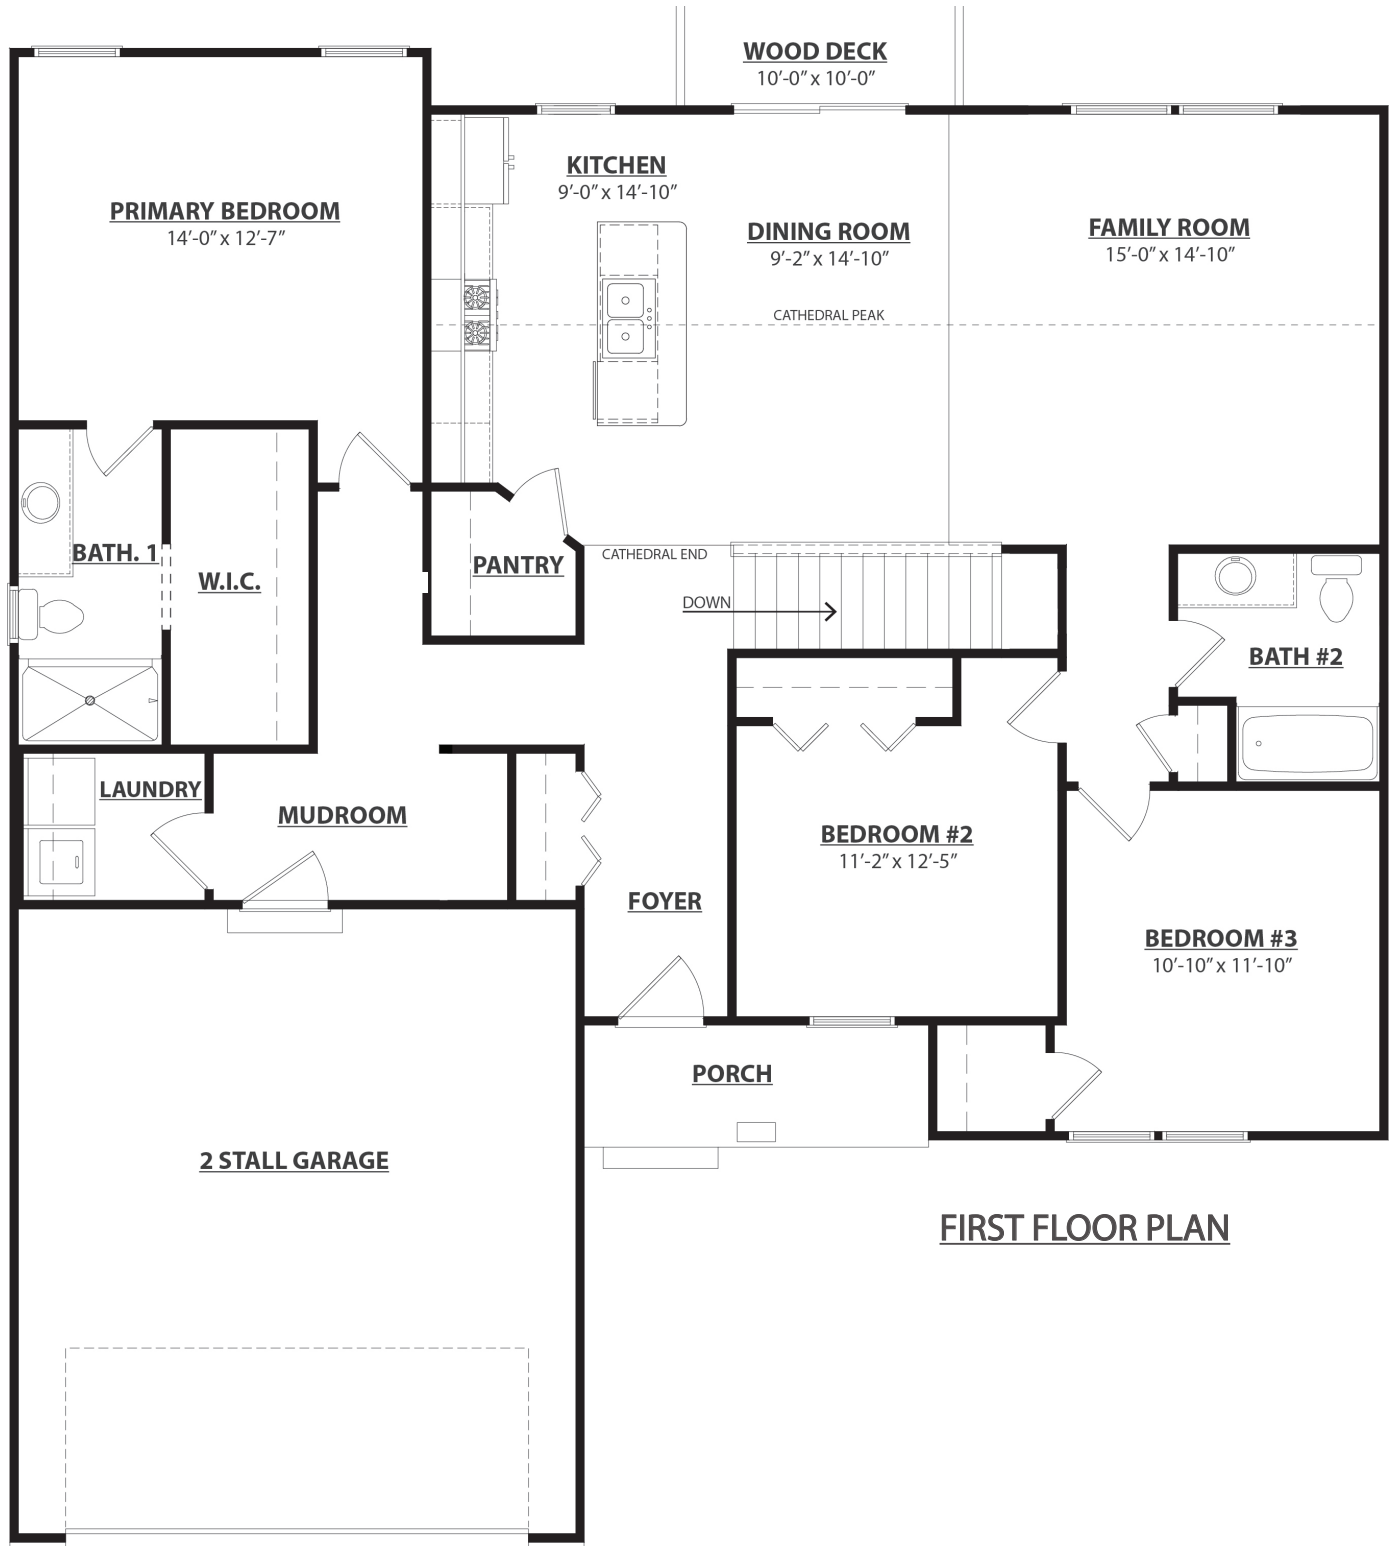

Elevation A

Elevation A Stone Upgrade Option

Elevation B

Elevation B Stone Upgrade Option

**Enclave** | 3 Bedrooms | 2 Baths  
Select Series | 1,556 Square Feet

Elevation C

Elevation C Stone Upgrade Option

<b>Enclave</b> Select Series	3 Bedrooms   2 Baths 1,556 Square Feet
---------------------------------	-------------------------------------------

Elevation D

Elevation D Stone Upgrade Option

Discuss optional upgrades with sales person for floor plans specific requirements. Not all options are compatible with one another.

**OPTIONAL UPGRADES - FIRST FLOOR PLAN**

Discuss optional upgrades with sales person for floor plan specific requirements. Not all options are compatible with one another.

**OPTIONAL UPGRADES - BASEMENT FLOOR PLAN**

INCLUDED KITCHEN LAYOUT

ENHANCED KITCHEN LAYOUT