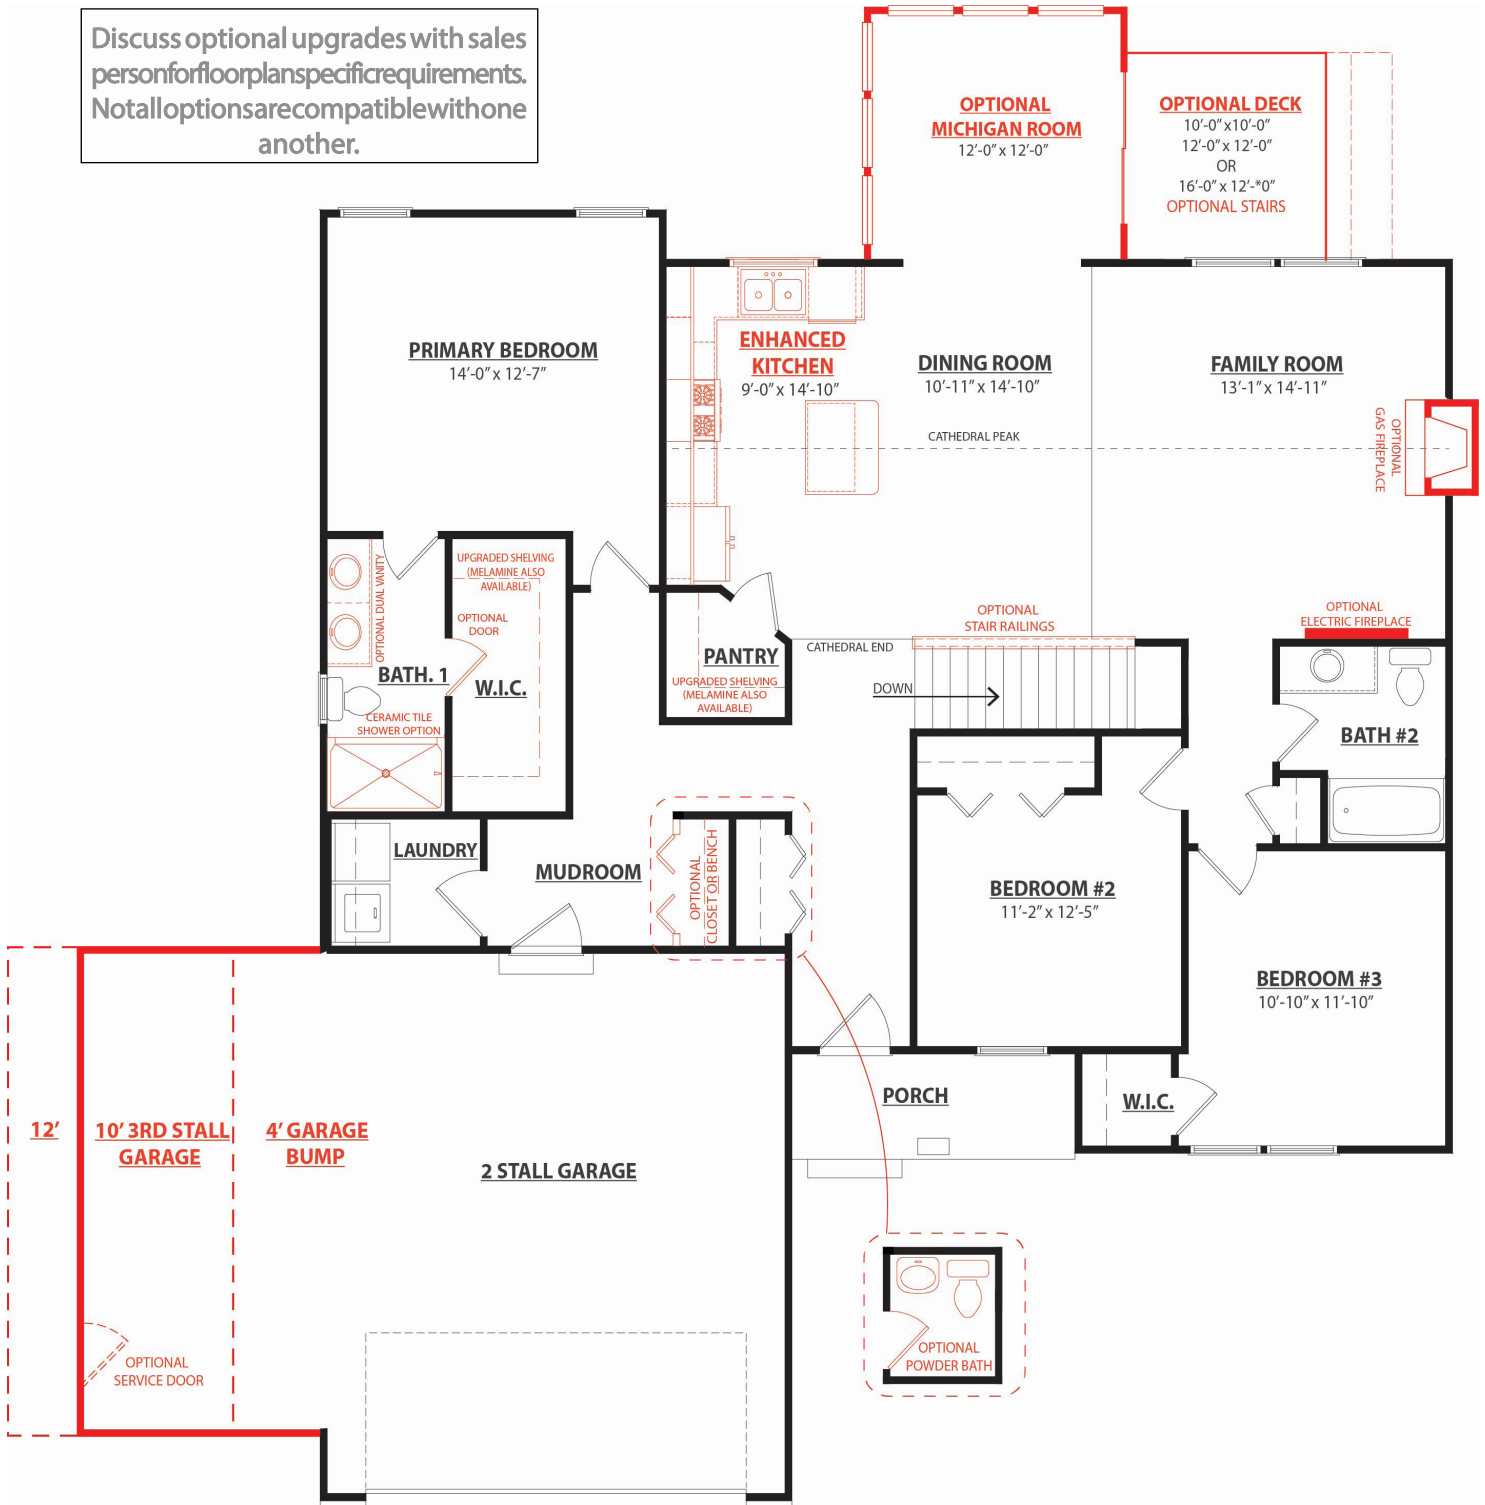

Elevation A

Elevation A Stone Upgrade Option

Elevation B

Elevation B Stone Upgrade Option

**Enclave** | 3 Bedrooms | 2 Baths  
Select Series | 1,556 Square Feet

Elevation C

Elevation C Stone Upgrade Option

<b>Enclave</b> Select Series	3 Bedrooms   2 Baths 1,556 Square Feet
---------------------------------	-------------------------------------------

Elevation D

Elevation D Stone Upgrade Option

Discuss optional upgrades with sales person for floor plans specific requirements. Not all options are compatible with one another.

**OPTIONAL UPGRADES - FIRST FLOOR PLAN**

Discuss optional upgrades with sales person for floor plan specific requirements. Not all options are compatible with one another.

**OPTIONAL UPGRADES - BASEMENT FLOOR PLAN**

INCLUDED KITCHEN LAYOUT

ENHANCED KITCHEN LAYOUT