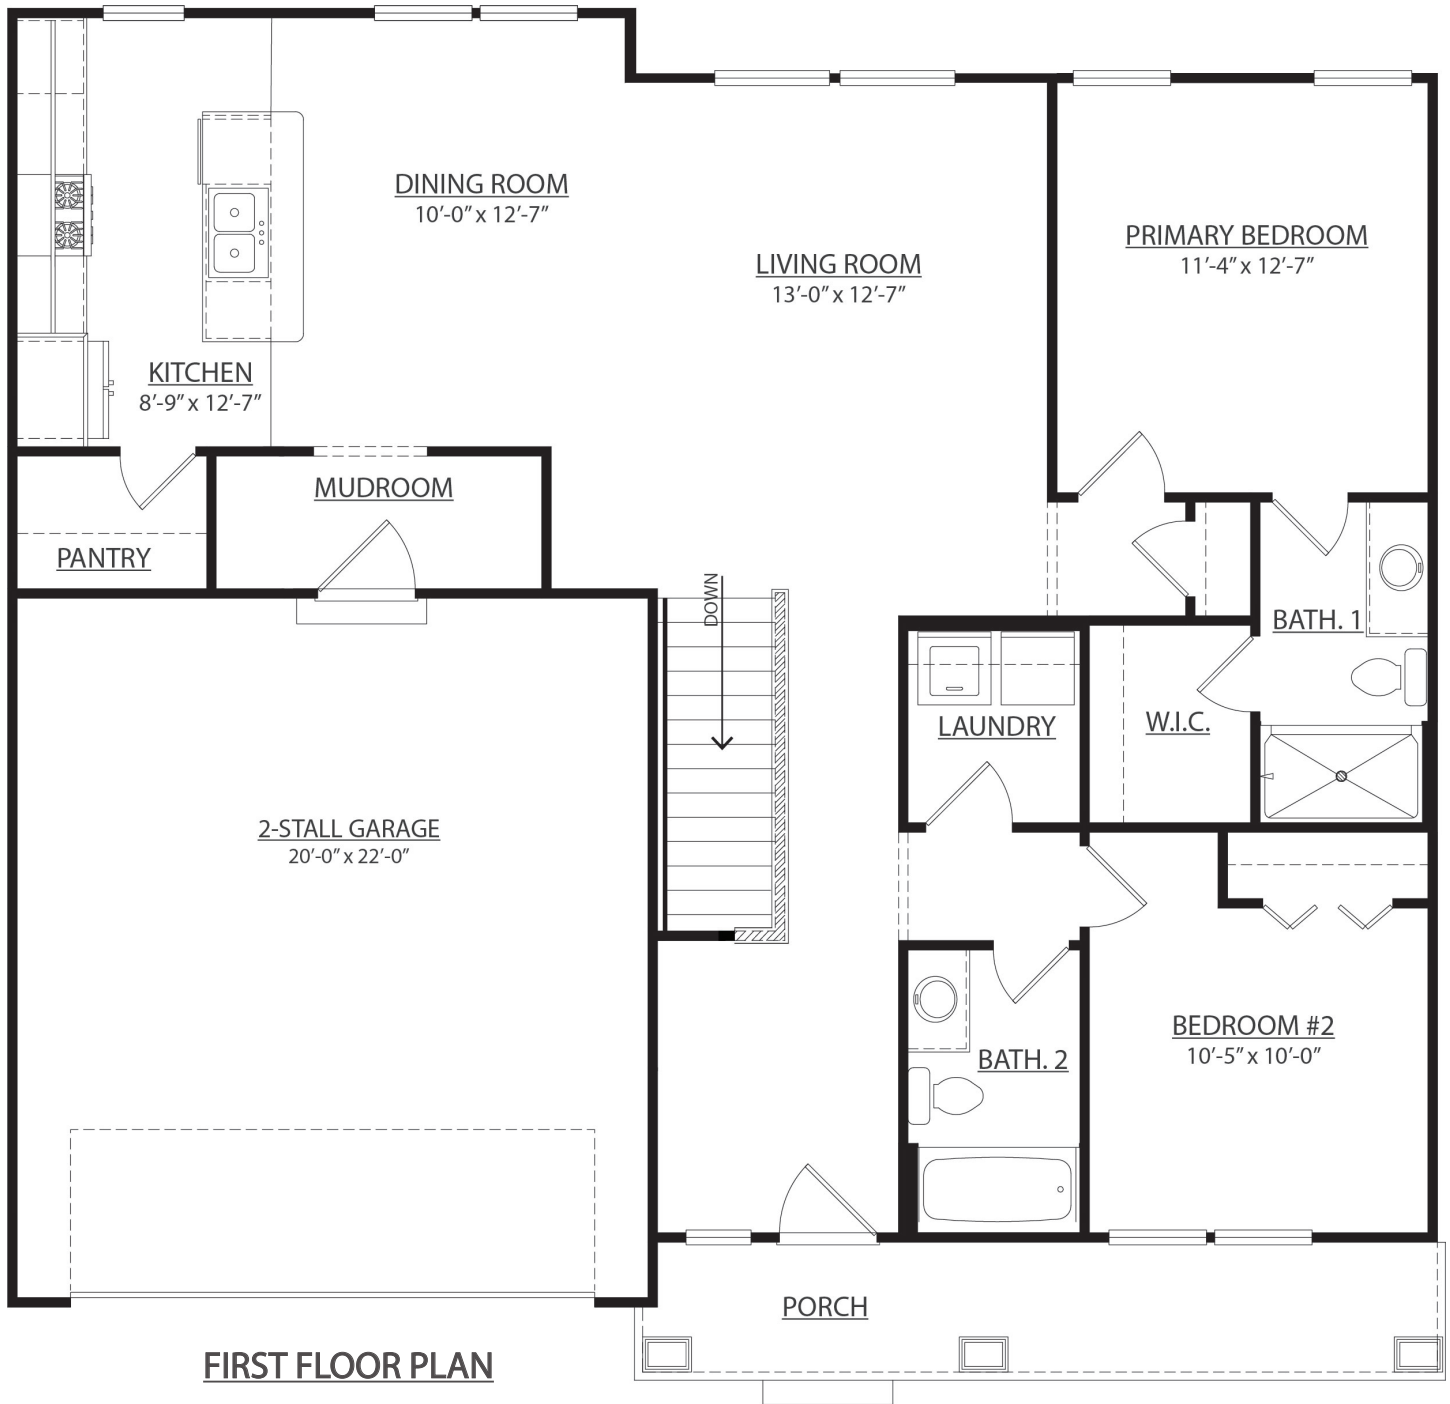

Linden | 2 Bedrooms | 2 Baths
Classic Series | 1,230 Square Feet

Elevation A

Elevation A Stone Upgrade Option

Linden | 2 Bedrooms | 2 Baths
Classic Series | 1,230 Square Feet

Elevation B

Elevation B Stone Upgrade Option

Linden | 2 Bedrooms | 2 Baths
Classic Series | 1,230 Square Feet

Elevation C

Elevation C Stone Upgrade Option

BASEMENT FLOOR PLAN

Discuss optional upgrades with sales person for floor plan specific requirements. Not all options are compatible with one another.

OPTIONAL UPGRADES - FIRST FLOOR PLAN

OPTIONAL UPGRADES - BASEMENT FLOOR PLAN

INCLUDED KITCHEN LAYOUT

ENHANCED KITCHEN LAYOUT