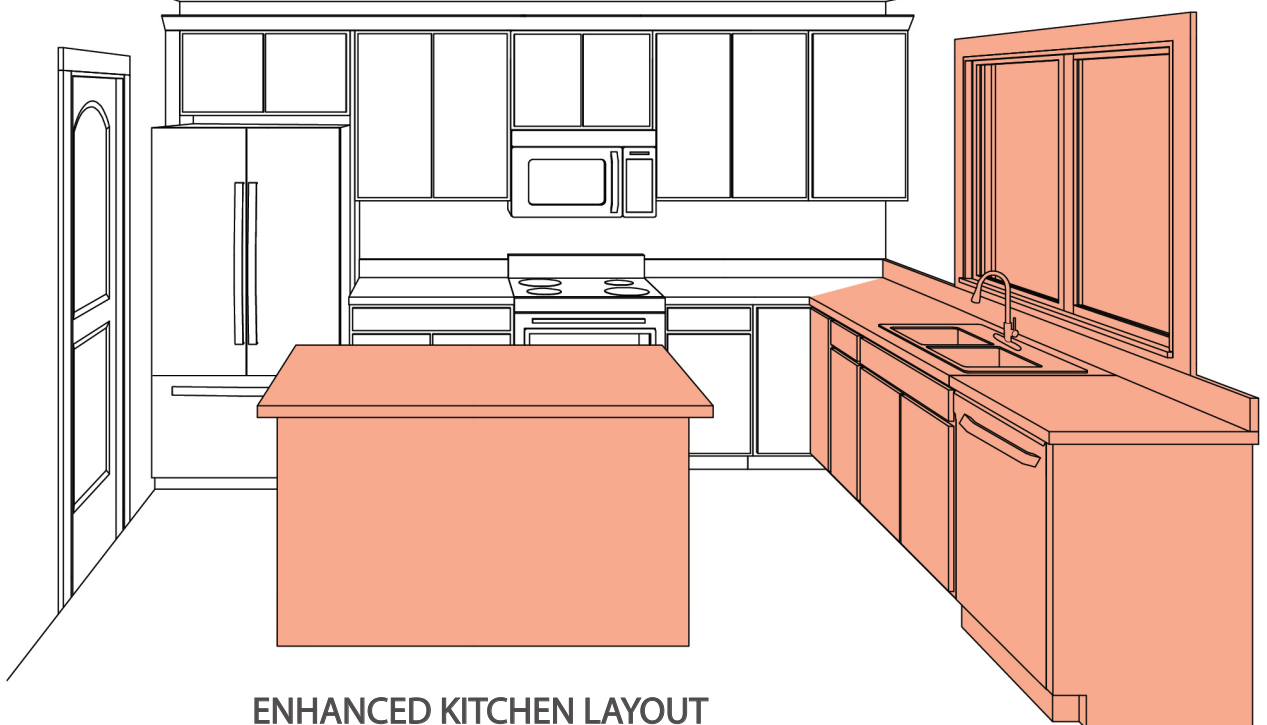

Linden | 2 Bedrooms | 2 Baths
Classic Series | 1,230 Square Feet

Elevation C

Elevation C Stone Upgrade Option

BASEMENT FLOOR PLAN

Discuss optional upgrades with sales person for floor plan specific requirements. Not all options are compatible with one another.

OPTIONAL UPGRADES - FIRST FLOOR PLAN

OPTIONAL UPGRADES - BASEMENT FLOOR PLAN

INCLUDED KITCHEN LAYOUT

ENHANCED KITCHEN LAYOUT