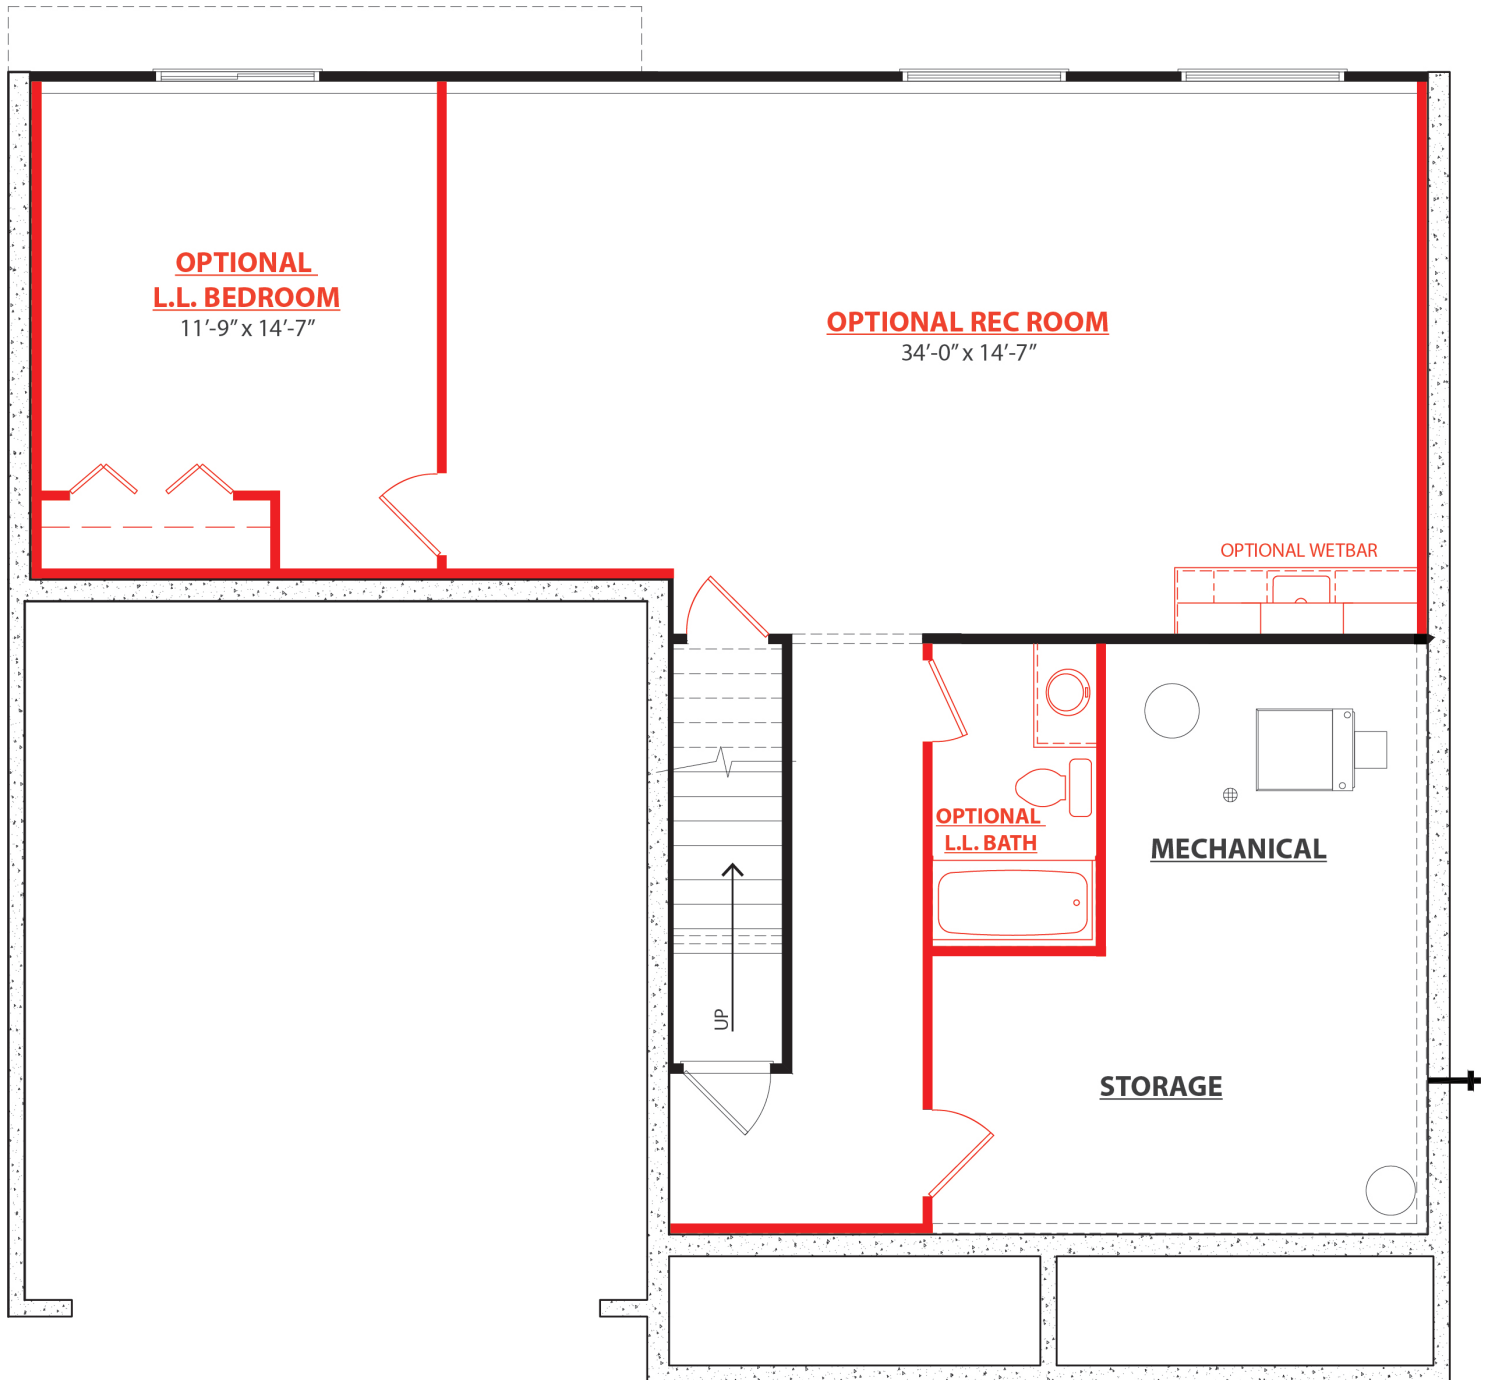

Linden | 2 Bedrooms | 2 Baths
Classic Series | 1,230 Square Feet

Elevation A

Elevation A Stone Upgrade Option

Linden | 2 Bedrooms | 2 Baths
Classic Series | 1,230 Square Feet

Elevation B

Elevation B Stone Upgrade Option

Linden | 2 Bedrooms | 2 Baths
Classic Series | 1,230 Square Feet

Elevation C

Elevation C Stone Upgrade Option

BASEMENT FLOOR PLAN

Discuss optional upgrades with sales person for floor plan specific requirements. Not all options are compatible with one another.

OPTIONAL UPGRADES - FIRST FLOOR PLAN

OPTIONAL UPGRADES - BASEMENT FLOOR PLAN

INCLUDED KITCHEN LAYOUT

ENHANCED KITCHEN LAYOUT