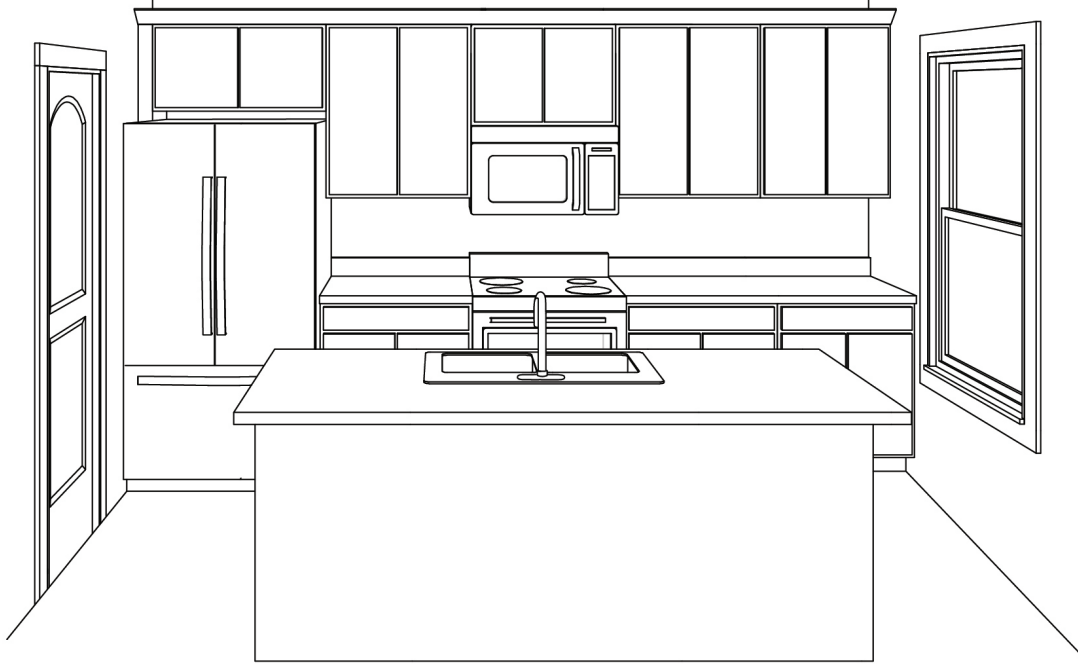

Linden | 2 Bedrooms | 2 Baths
Classic Series | 1,230 Square Feet

Elevation C

Elevation C Stone Upgrade Option

BASEMENT FLOOR PLAN

Discuss optional upgrades with sales person for floor plan specific requirements. Not all options are compatible with one another.

OPTIONAL UPGRADES - FIRST FLOOR PLAN

OPTIONAL UPGRADES - BASEMENT FLOOR PLAN

INCLUDED KITCHEN LAYOUT

ENHANCED KITCHEN LAYOUT