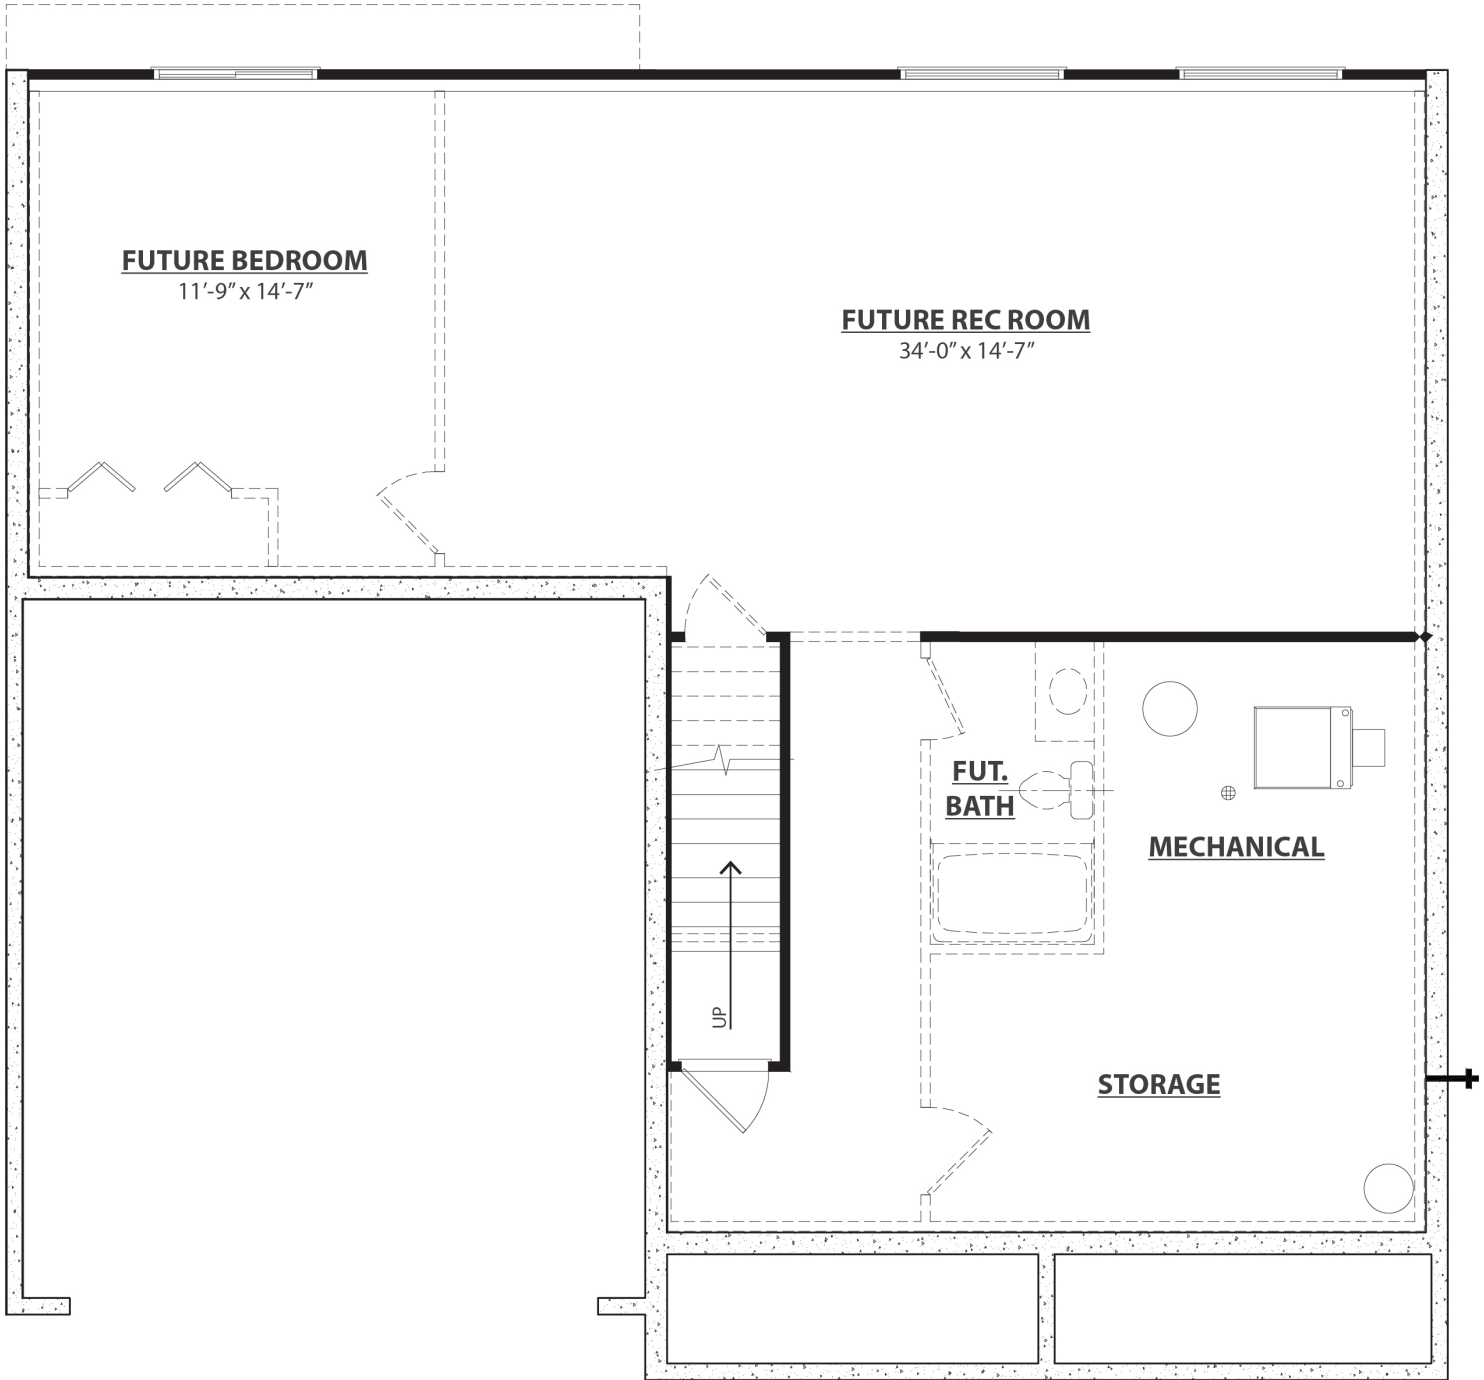

Linden | 2 Bedrooms | 2 Baths
Classic Series | 1,230 Square Feet

Elevation A

Elevation A Stone Upgrade Option

Linden | 2 Bedrooms | 2 Baths
Classic Series | 1,230 Square Feet

Elevation B

Elevation B Stone Upgrade Option

Linden | 2 Bedrooms | 2 Baths
Classic Series | 1,230 Square Feet

Elevation C

Elevation C Stone Upgrade Option

BASEMENT FLOOR PLAN

Discuss optional upgrades with sales person for floor plan specific requirements. Not all options are compatible with one another.

OPTIONAL UPGRADES - FIRST FLOOR PLAN

OPTIONAL UPGRADES - BASEMENT FLOOR PLAN

INCLUDED KITCHEN LAYOUT

ENHANCED KITCHEN LAYOUT