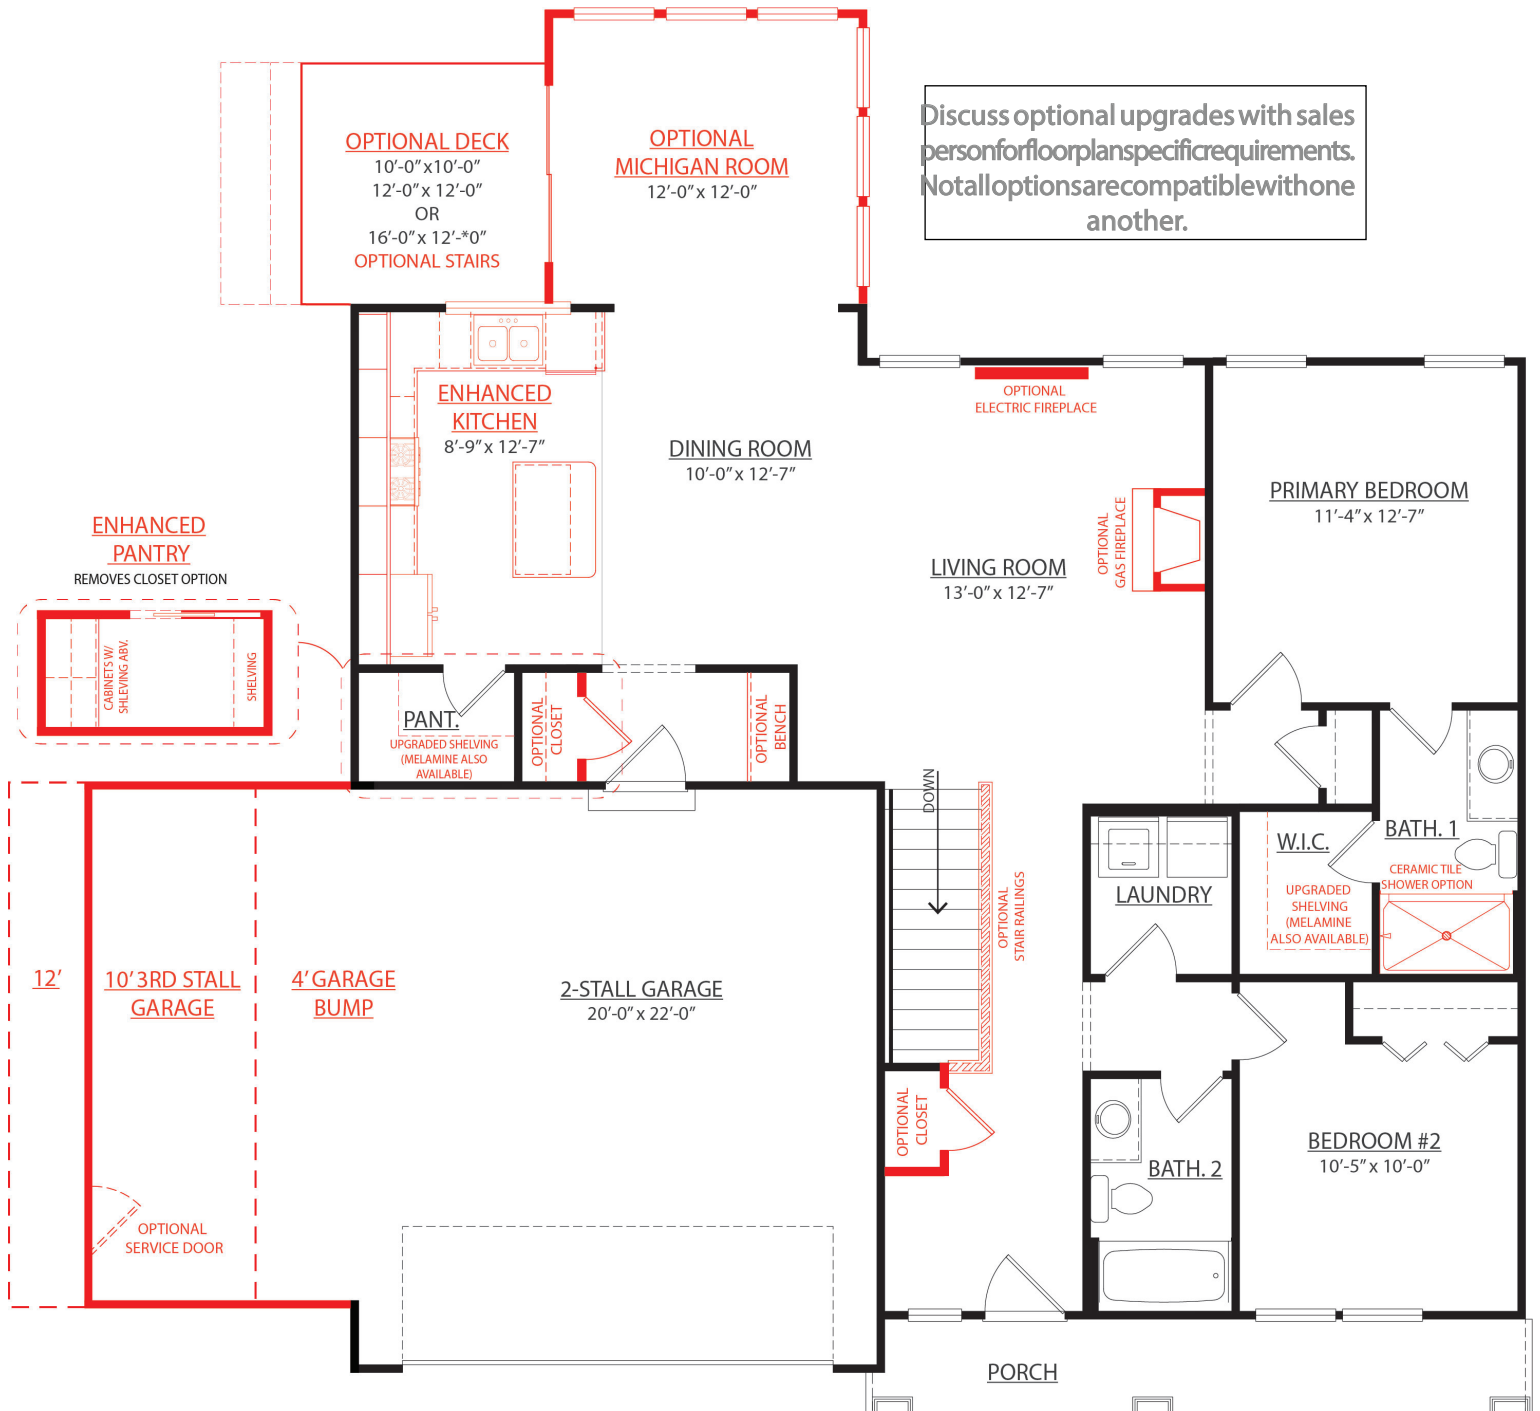

Linden | 2 Bedrooms | 2 Baths
Classic Series | 1,230 Square Feet

Elevation A

Elevation A Stone Upgrade Option

Linden | 2 Bedrooms | 2 Baths
Classic Series | 1,230 Square Feet

Elevation B

Elevation B Stone Upgrade Option

Linden | 2 Bedrooms | 2 Baths
Classic Series | 1,230 Square Feet

Elevation C

Elevation C Stone Upgrade Option

BASEMENT FLOOR PLAN

Discuss optional upgrades with sales person for floor plan specific requirements. Not all options are compatible with one another.

OPTIONAL UPGRADES - FIRST FLOOR PLAN

OPTIONAL UPGRADES - BASEMENT FLOOR PLAN

INCLUDED KITCHEN LAYOUT

ENHANCED KITCHEN LAYOUT