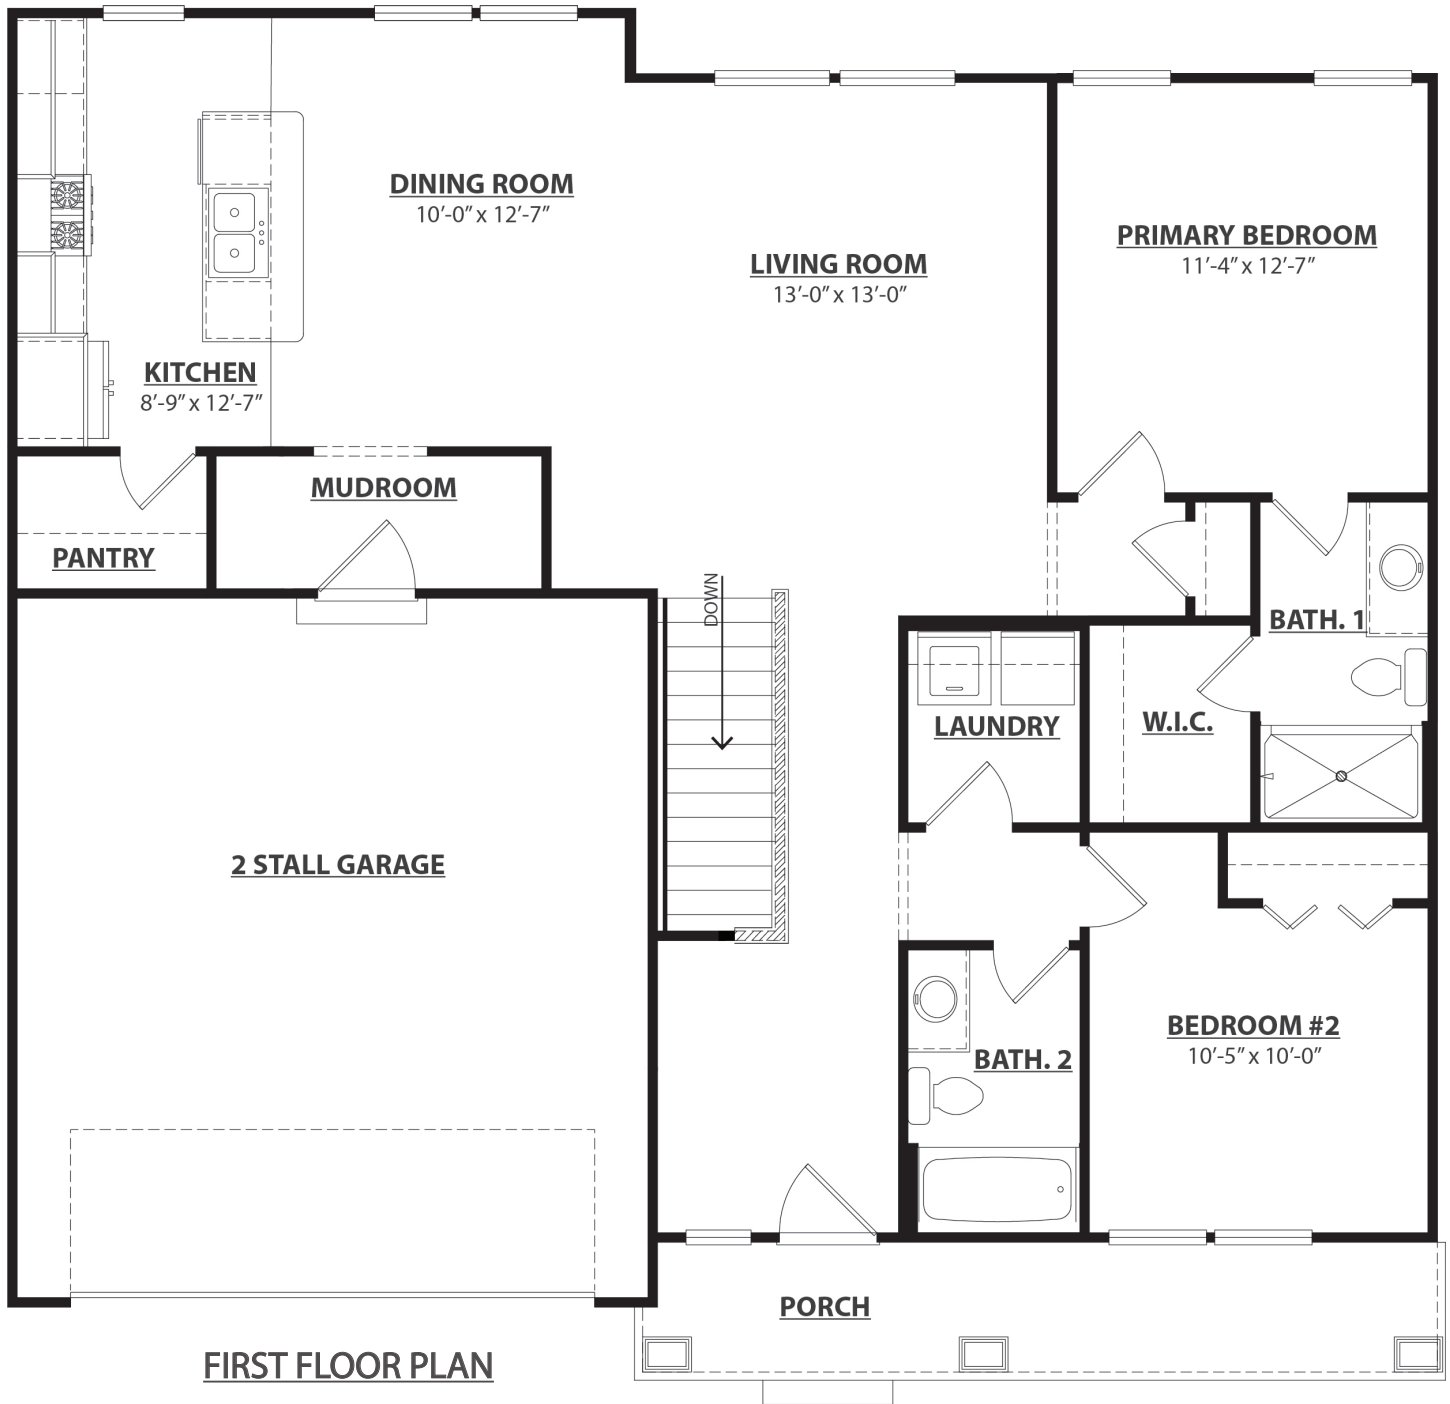

Elevation A

Elevation A Stone Upgrade Option

Linden | 2 Bedrooms | 2 Baths
Classic Series | 1,230 Square Feet

Elevation B

Elevation B Stone Upgrade Option

Linden | 2 Bedrooms | 2 Baths
Classic Series | 1,230 Square Feet

Elevation C

Elevation C Stone Upgrade Option

BASEMENT FLOOR PLAN

Discuss optional upgrades with sales person for floor plan specific requirements. Not all options are compatible with one another.

OPTIONAL UPGRADES - FIRST FLOOR PLAN

OPTIONAL UPGRADES - BASEMENT FLOOR PLAN

STANDARD KITCHEN LAYOUT

OPTIONAL KITCHEN LAYOUT