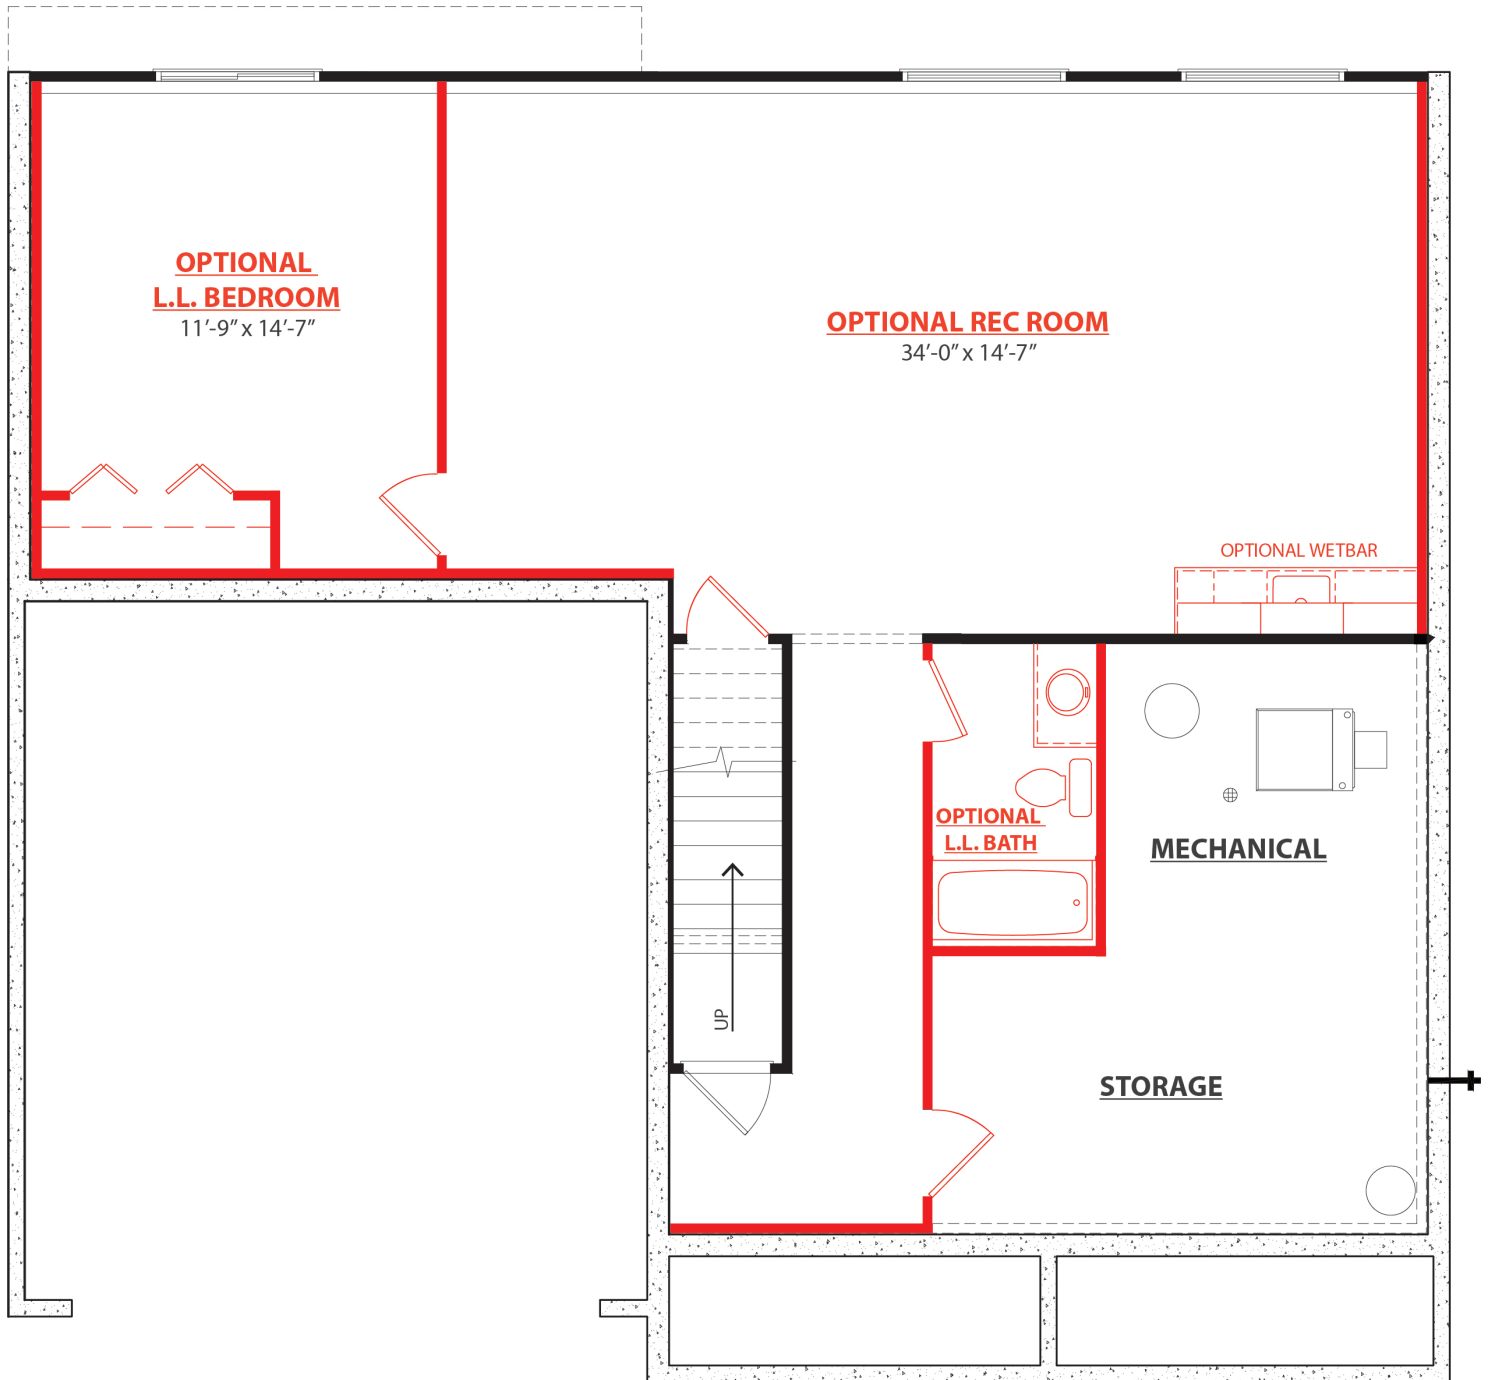

Elevation A

Elevation A Stone Upgrade Option

Linden | 2 Bedrooms | 2 Baths
Classic Series | 1,230 Square Feet

Elevation B

Elevation B Stone Upgrade Option

Linden | 2 Bedrooms | 2 Baths
Classic Series | 1,230 Square Feet

Elevation C

Elevation C Stone Upgrade Option

BASEMENT FLOOR PLAN

Discuss optional upgrades with sales person for floor plan specific requirements. Not all options are compatible with one another.

OPTIONAL UPGRADES - FIRST FLOOR PLAN

OPTIONAL UPGRADES - BASEMENT FLOOR PLAN

STANDARD KITCHEN LAYOUT

OPTIONAL KITCHEN LAYOUT