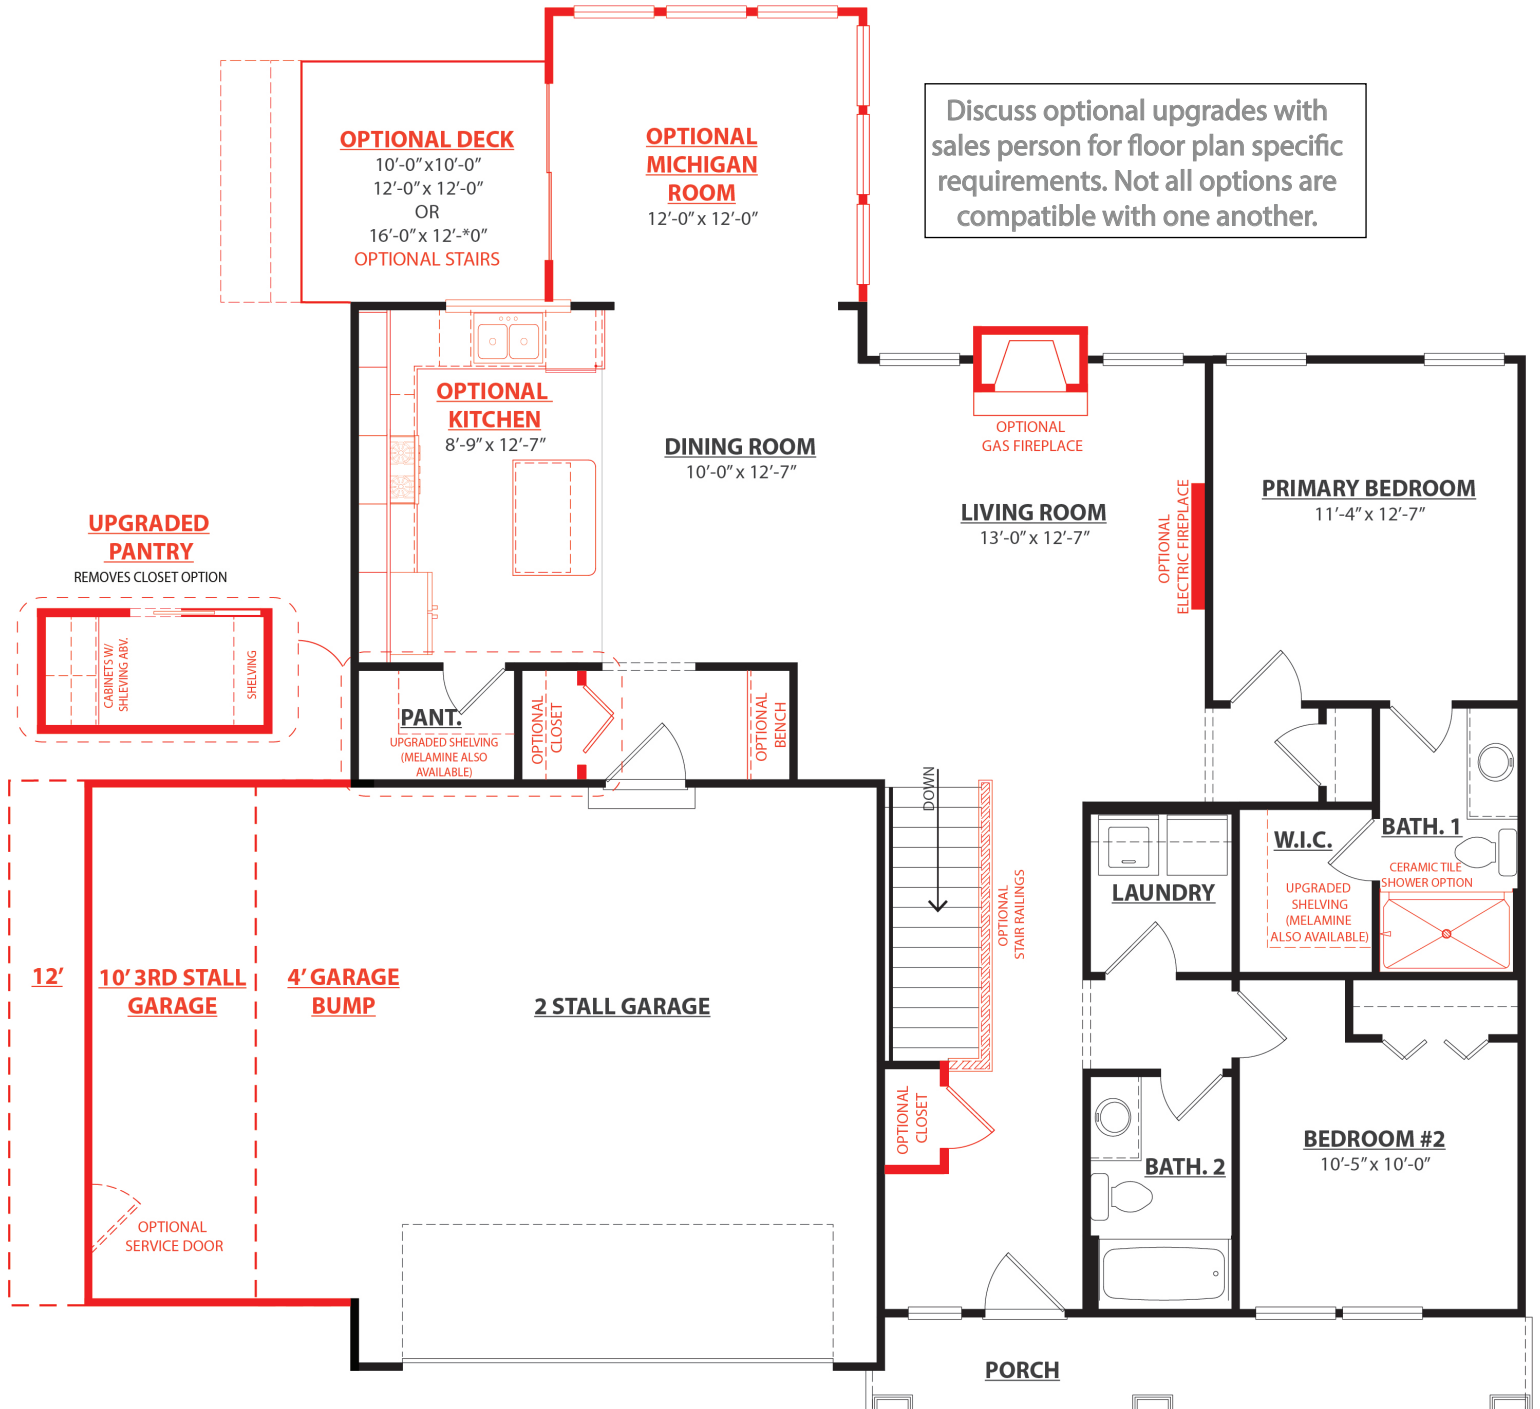

Elevation A

Elevation A Stone Upgrade Option

Linden | 2 Bedrooms | 2 Baths
Classic Series | 1,230 Square Feet

Elevation B

Elevation B Stone Upgrade Option

Linden | 2 Bedrooms | 2 Baths
Classic Series | 1,230 Square Feet

Elevation C

Elevation C Stone Upgrade Option

BASEMENT FLOOR PLAN

Discuss optional upgrades with sales person for floor plan specific requirements. Not all options are compatible with one another.

OPTIONAL UPGRADES - FIRST FLOOR PLAN

OPTIONAL UPGRADES - BASEMENT FLOOR PLAN

STANDARD KITCHEN LAYOUT

OPTIONAL KITCHEN LAYOUT