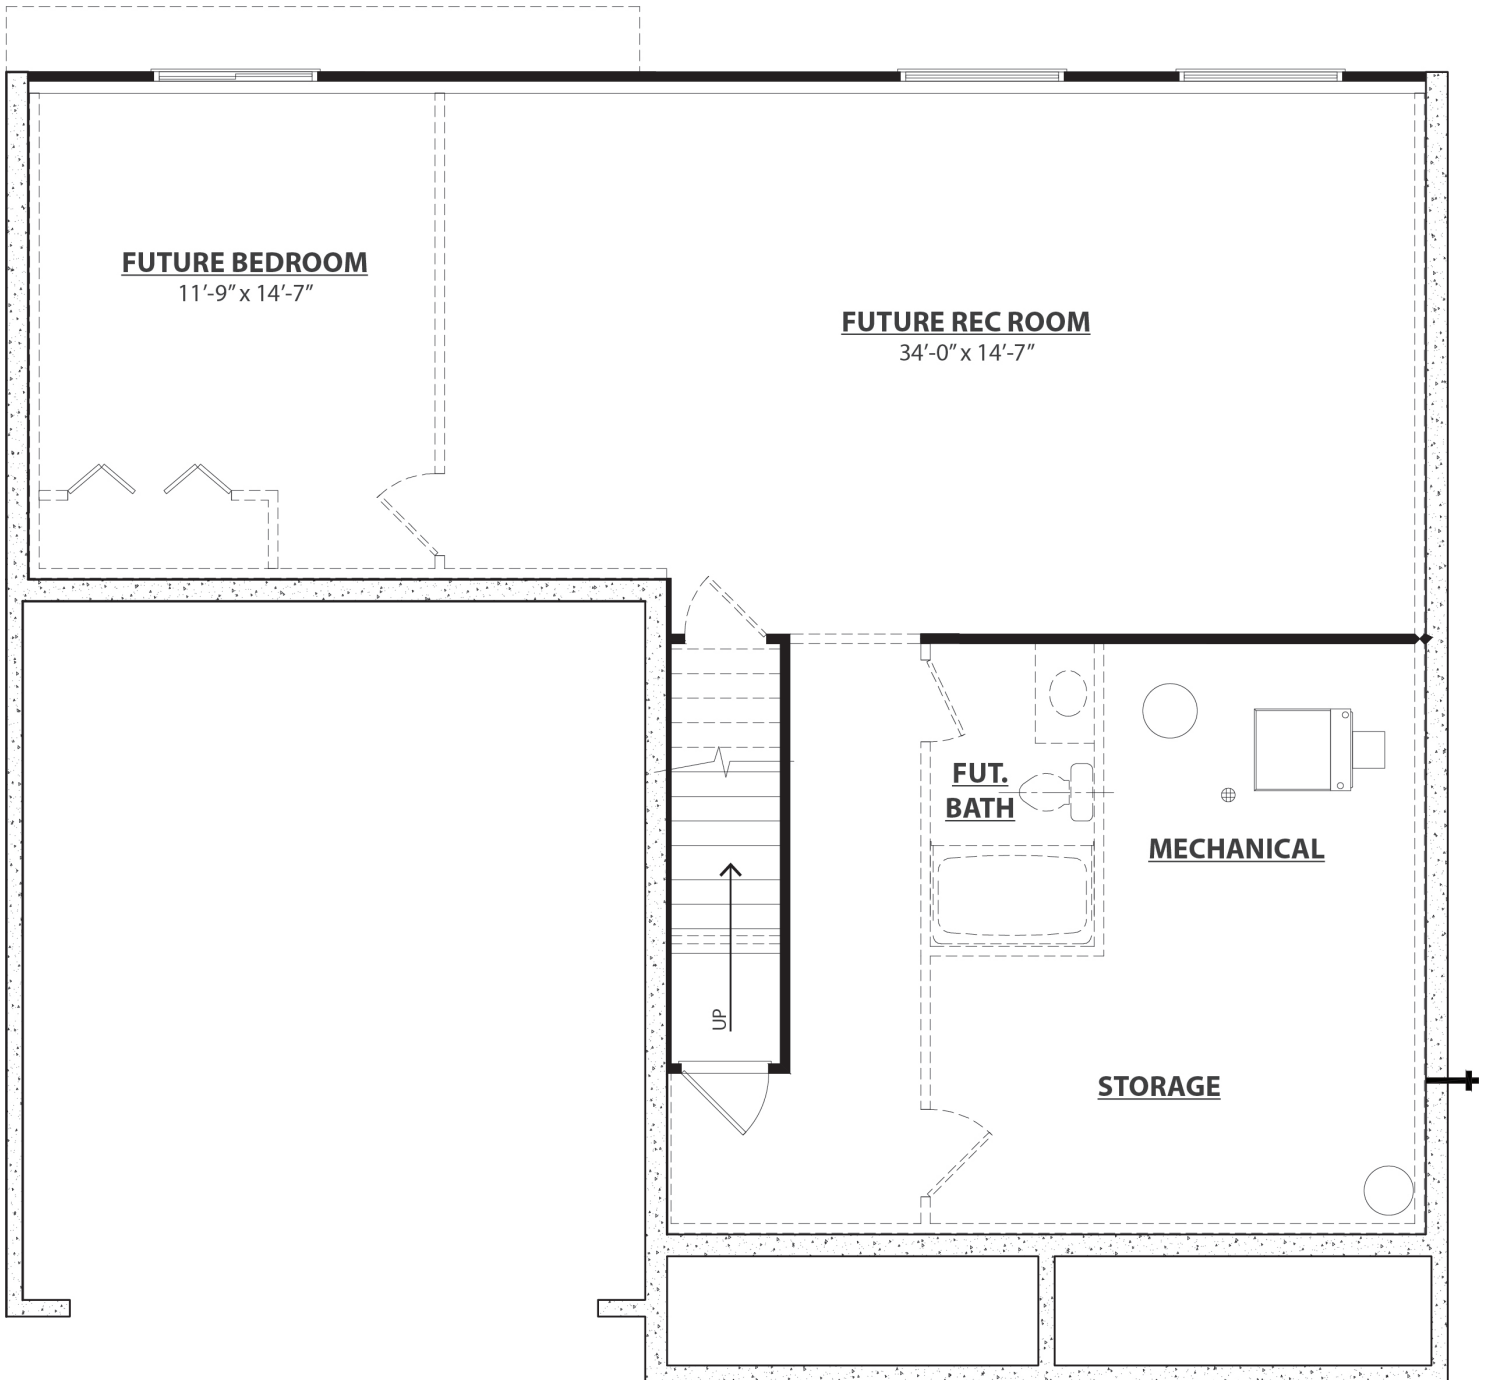

Elevation A

Elevation A Stone Upgrade Option

Linden | 2 Bedrooms | 2 Baths
Classic Series | 1,230 Square Feet

Elevation B

Elevation B Stone Upgrade Option

Linden | 2 Bedrooms | 2 Baths
Classic Series | 1,230 Square Feet

Elevation C

Elevation C Stone Upgrade Option

BASEMENT FLOOR PLAN

Discuss optional upgrades with sales person for floor plan specific requirements. Not all options are compatible with one another.

OPTIONAL UPGRADES - FIRST FLOOR PLAN

OPTIONAL UPGRADES - BASEMENT FLOOR PLAN

STANDARD KITCHEN LAYOUT

OPTIONAL KITCHEN LAYOUT