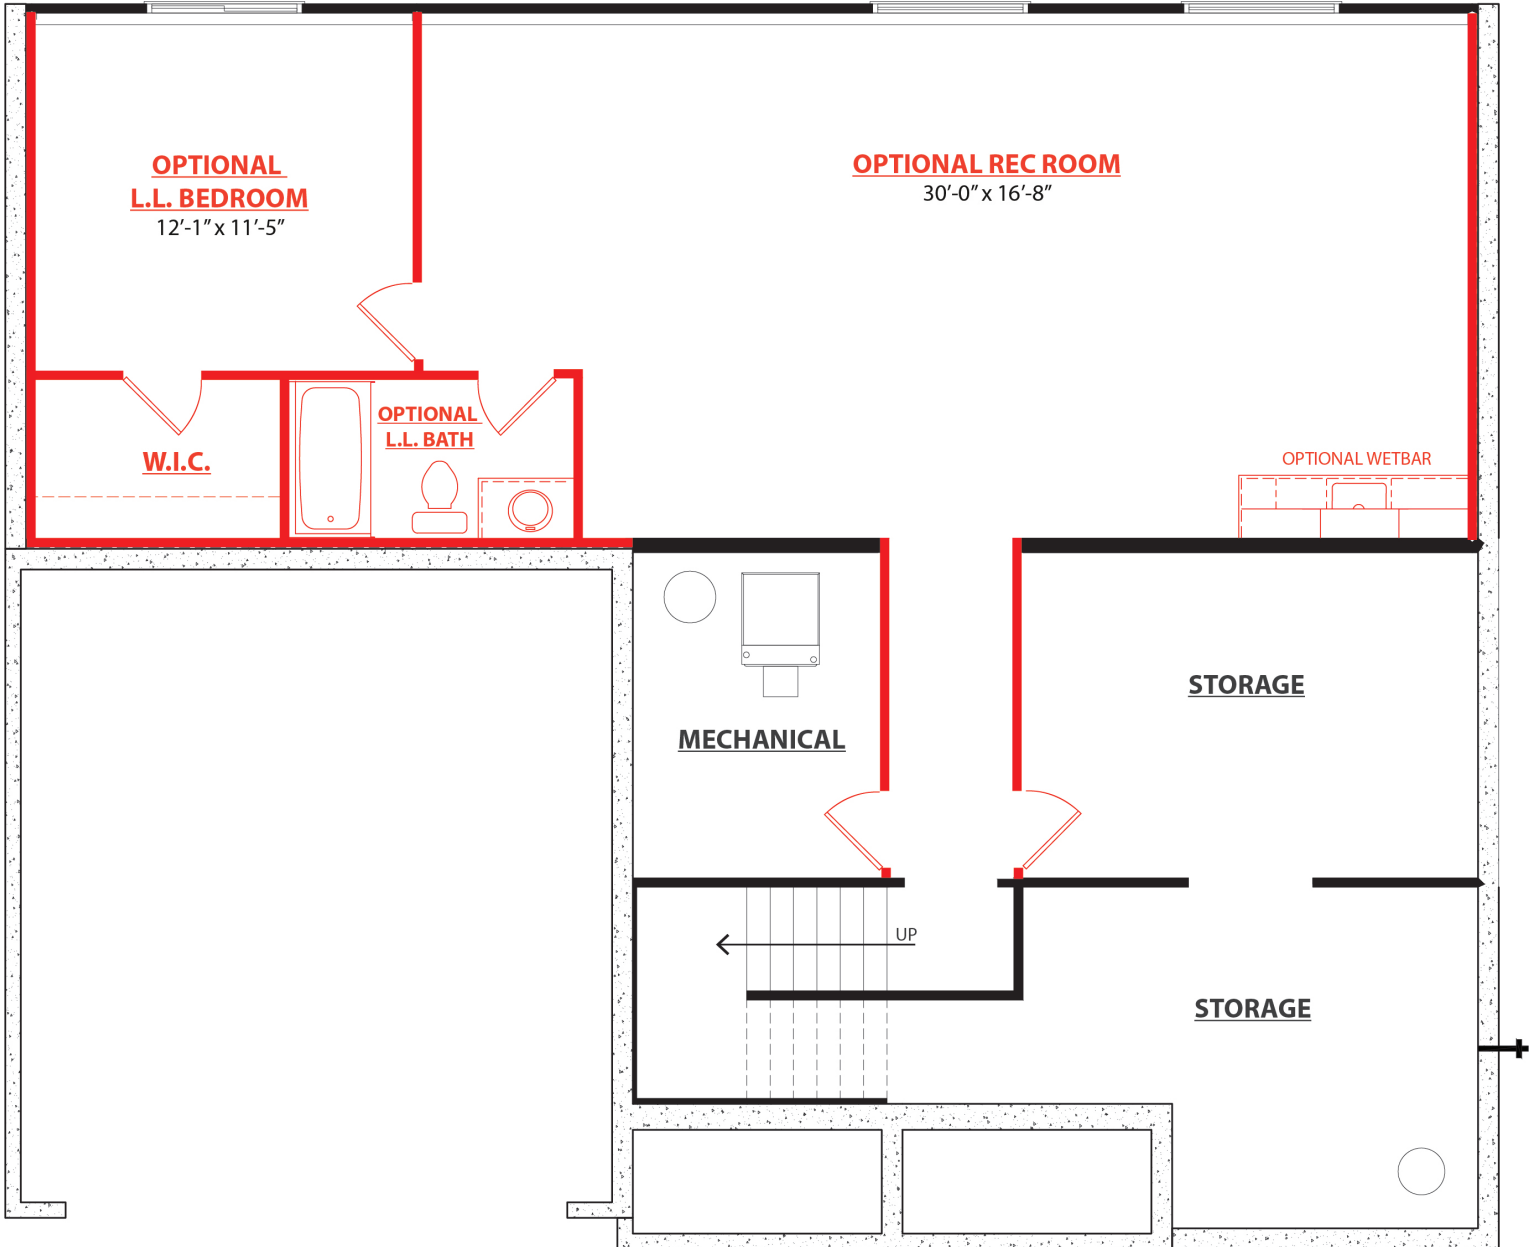

Elevation A

Elevation A Stone Upgrade Option

Wilshire
Classic Series

3 Bedrooms | 2 Baths
1,457 Square Feet

Elevation B

Elevation B Stone Upgrade Option

Wilshire | 3 Bedrooms | 2 Baths
Classic Series | 1,457 Square Feet

Elevation C

Elevation C Stone Upgrade Option

Wilshire
Classic Series

3 Bedrooms | 2 Baths
1,457 Square Feet

Elevation D

Elevation D Stone Upgrade Option

FIRST FLOOR PLAN

BASEMENT FLOOR PLAN

Discuss optional upgrades with sales person for floor plan specific requirements. Not all options are compatible with one another.

OPTIONAL UPGRADES - FIRST FLOOR PLAN

OPTIONAL UPGRADES - BASEMENT FLOOR PLAN

INCLUDED KITCHEN LAYOUT

ENHANCED KITCHEN LAYOUT