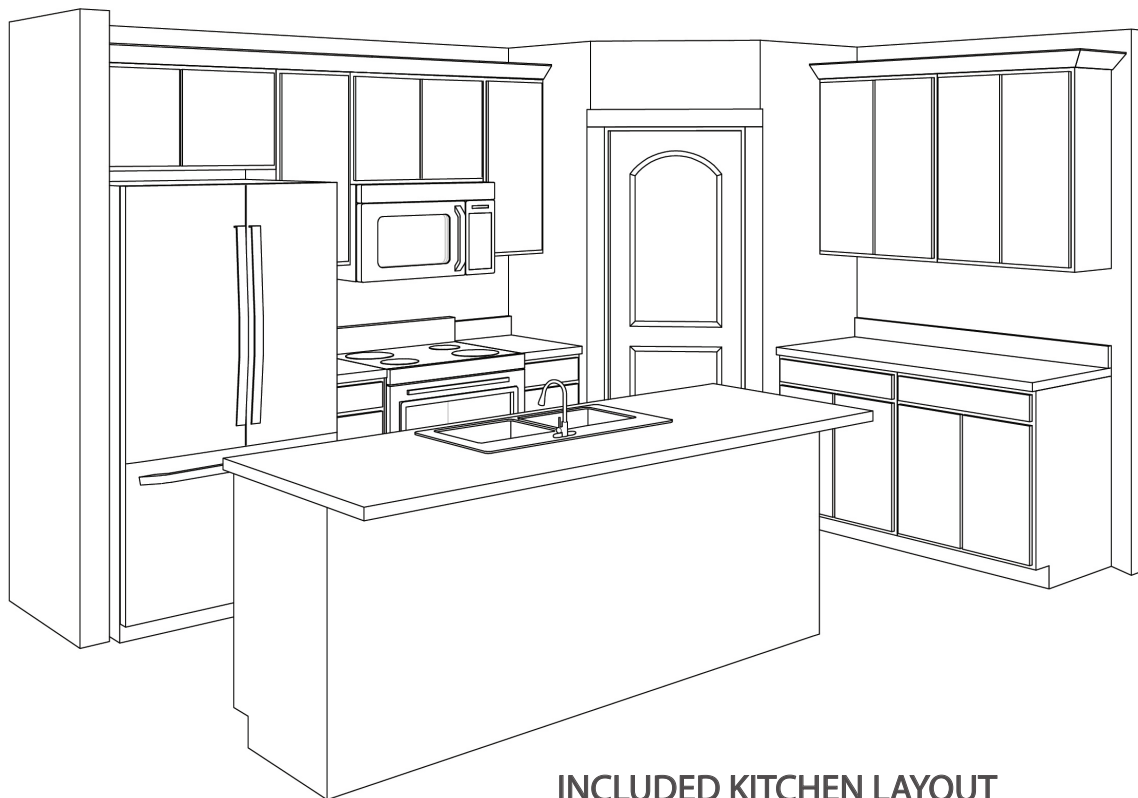

INCLUDED KITCHEN LAYOUT