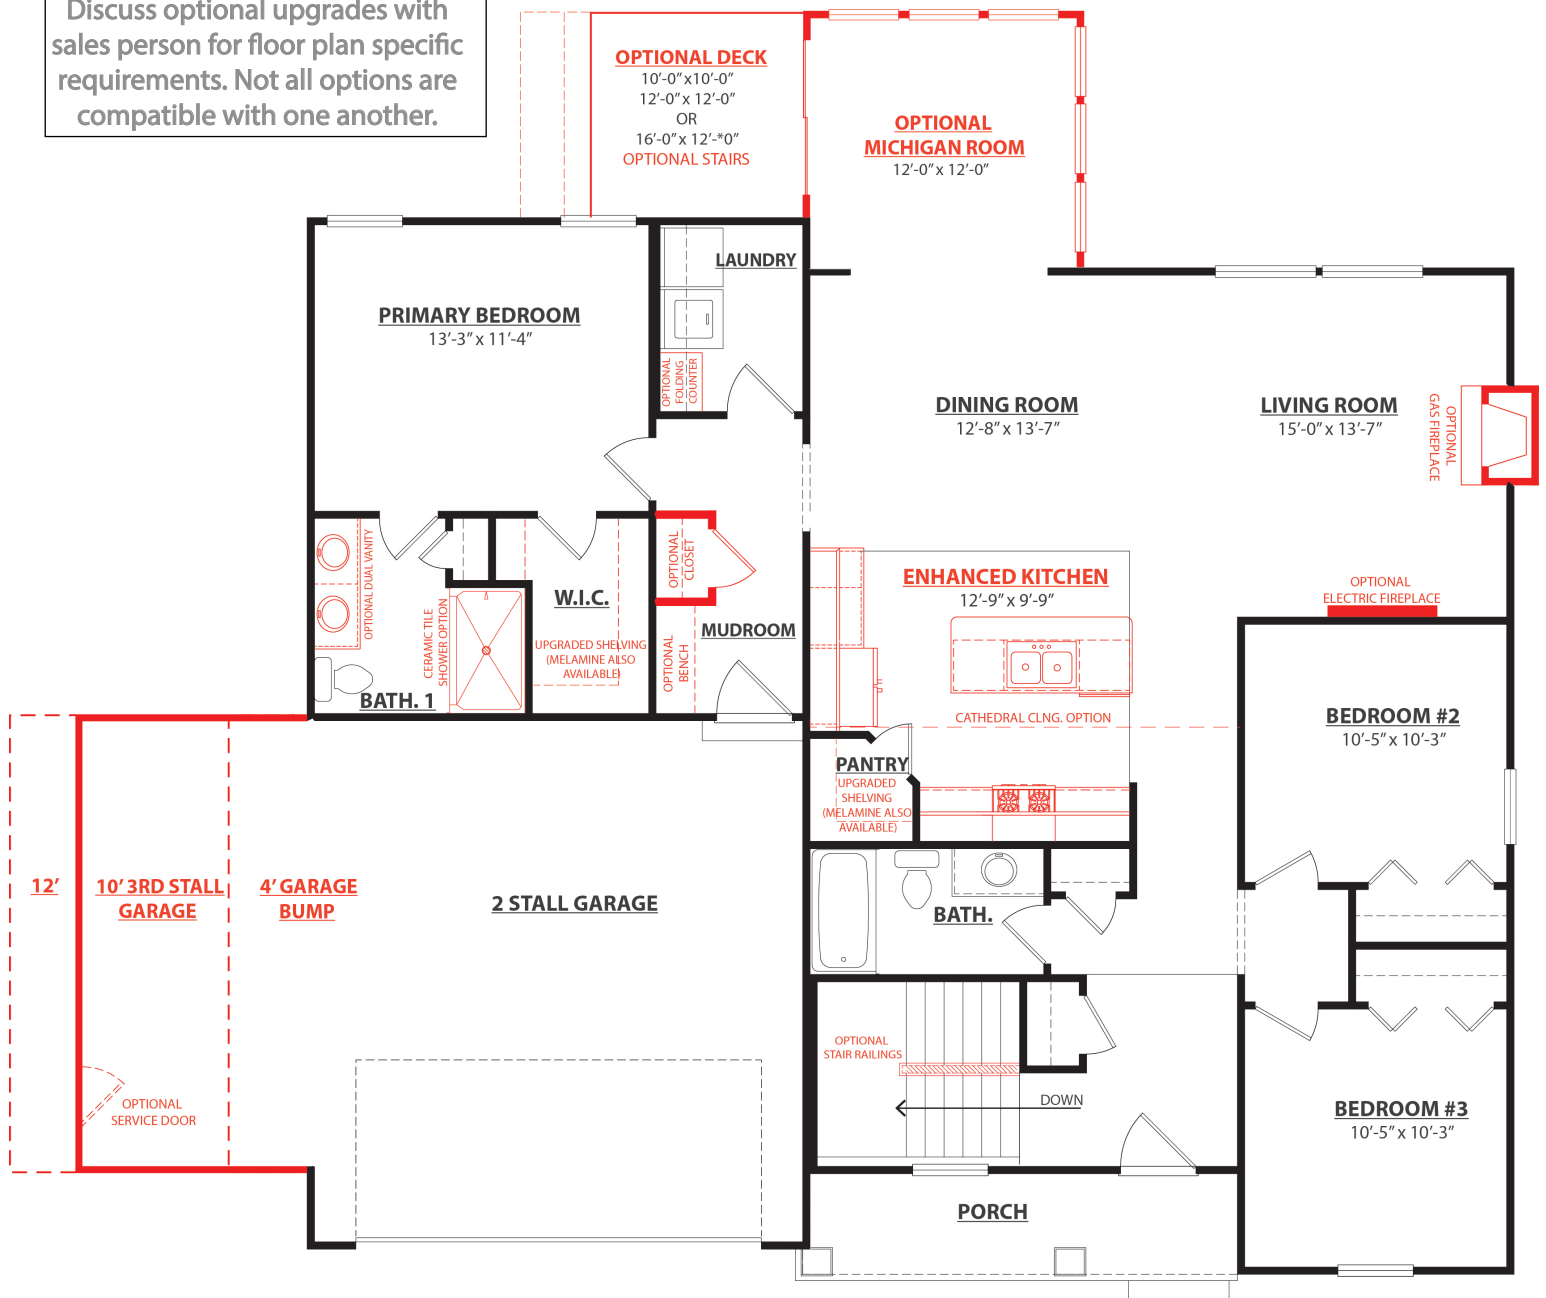

Elevation A

Elevation A Stone Upgrade Option

Wilshire
Classic Series

3 Bedrooms | 2 Baths
1,457 Square Feet

Elevation B

Elevation B Stone Upgrade Option

Wilshire | 3 Bedrooms | 2 Baths
Classic Series | 1,457 Square Feet

Elevation C

Elevation C Stone Upgrade Option

Wilshire
Classic Series

3 Bedrooms | 2 Baths
1,457 Square Feet

Elevation D

Elevation D Stone Upgrade Option

FIRST FLOOR PLAN

BASEMENT FLOOR PLAN

Discuss optional upgrades with sales person for floor plan specific requirements. Not all options are compatible with one another.

OPTIONAL UPGRADES - FIRST FLOOR PLAN

OPTIONAL UPGRADES - BASEMENT FLOOR PLAN

INCLUDED KITCHEN LAYOUT

ENHANCED KITCHEN LAYOUT