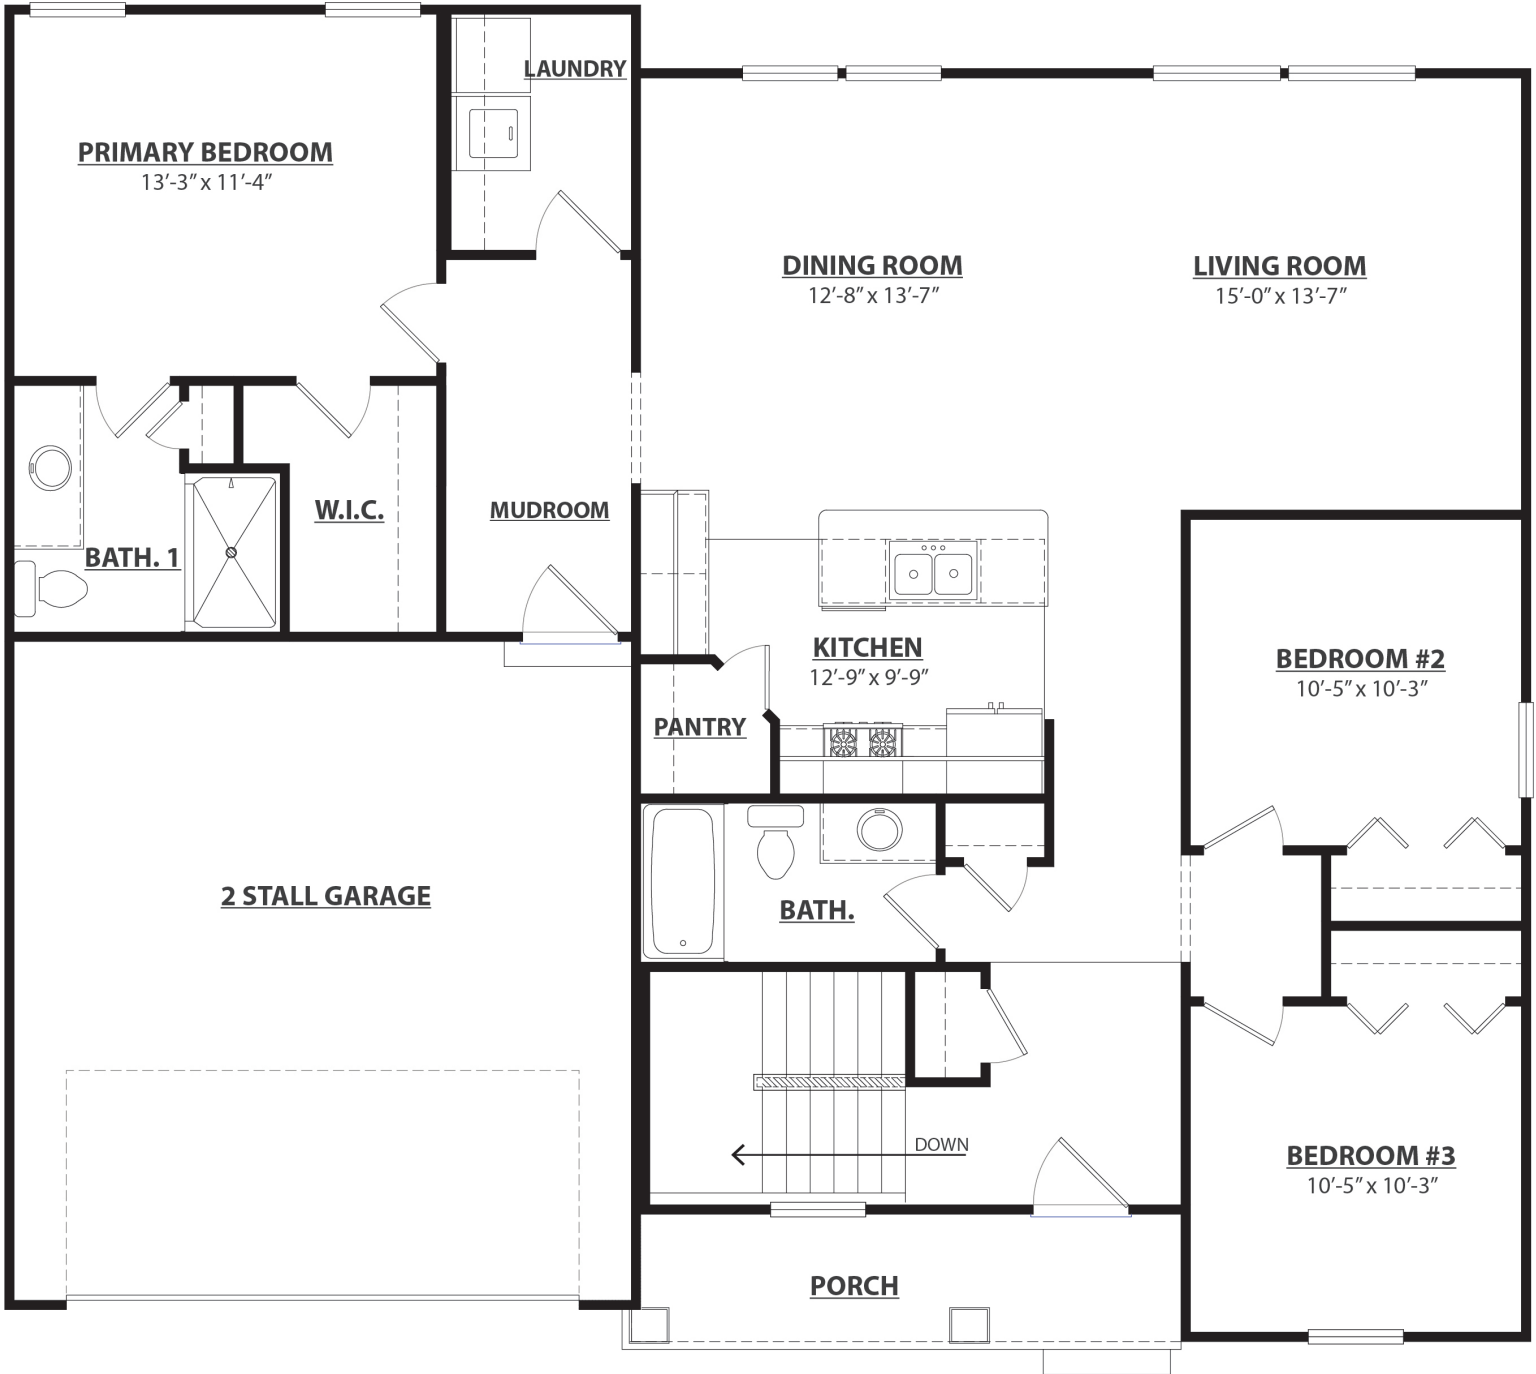

Elevation A

Elevation A Stone Upgrade Option

Wilshire
Classic Series

3 Bedrooms | 2 Baths
1,457 Square Feet

Elevation B

Elevation B Stone Upgrade Option

Wilshire | 3 Bedrooms | 2 Baths
Classic Series | 1,457 Square Feet

Elevation C

Elevation C Stone Upgrade Option

Wilshire
Classic Series

3 Bedrooms | 2 Baths
1,457 Square Feet

Elevation D

Elevation D Stone Upgrade Option

FIRST FLOOR PLAN

BASEMENT FLOOR PLAN

Discuss optional upgrades with sales person for floor plan specific requirements. Not all options are compatible with one another.

OPTIONAL UPGRADES - FIRST FLOOR PLAN

OPTIONAL UPGRADES - BASEMENT FLOOR PLAN

INCLUDED KITCHEN LAYOUT

ENHANCED KITCHEN LAYOUT