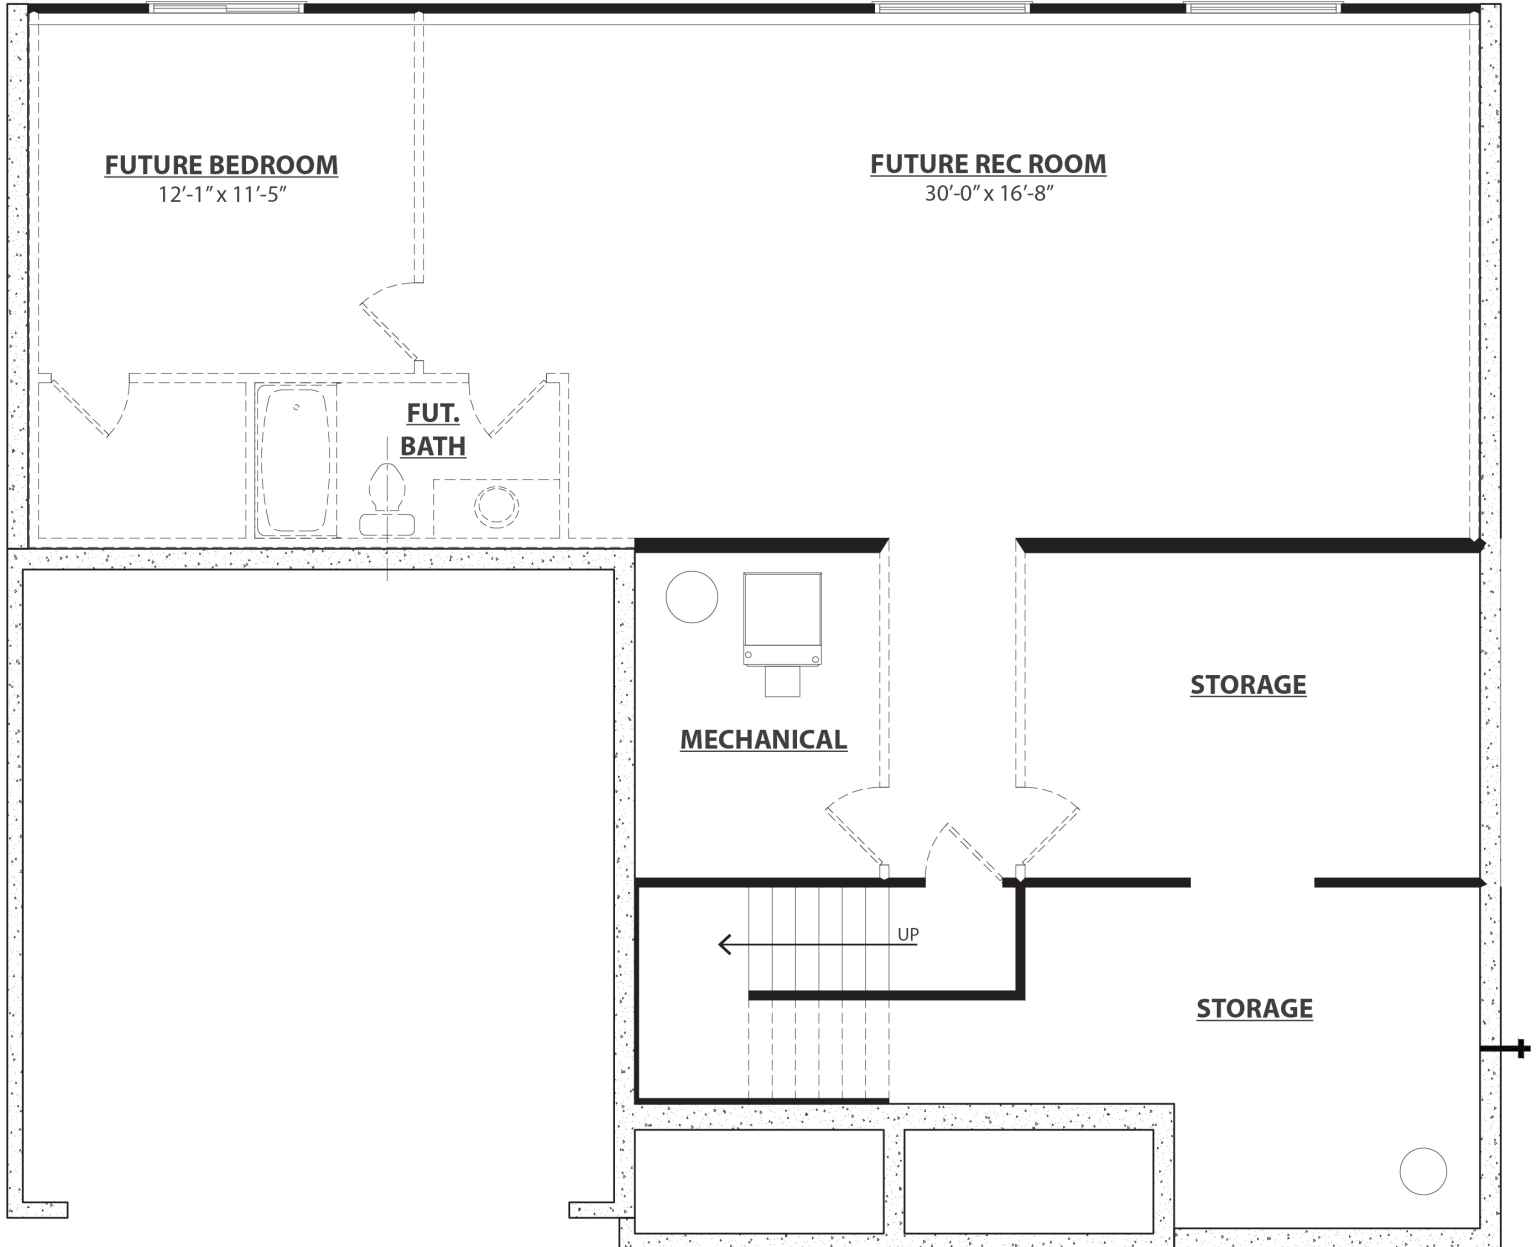

Elevation A

Elevation A Stone Upgrade Option

Wilshire
Classic Series

3 Bedrooms | 2 Baths
1,457 Square Feet

Elevation B

Elevation B Stone Upgrade Option

Wilshire | 3 Bedrooms | 2 Baths
Classic Series | 1,457 Square Feet

Elevation C

Elevation C Stone Upgrade Option

Wilshire
Classic Series

3 Bedrooms | 2 Baths
1,457 Square Feet

Elevation D

Elevation D Stone Upgrade Option

FIRST FLOOR PLAN

BASEMENT FLOOR PLAN

Discuss optional upgrades with sales person for floor plan specific requirements. Not all options are compatible with one another.

OPTIONAL UPGRADES - FIRST FLOOR PLAN

OPTIONAL UPGRADES - BASEMENT FLOOR PLAN

INCLUDED KITCHEN LAYOUT

ENHANCED KITCHEN LAYOUT