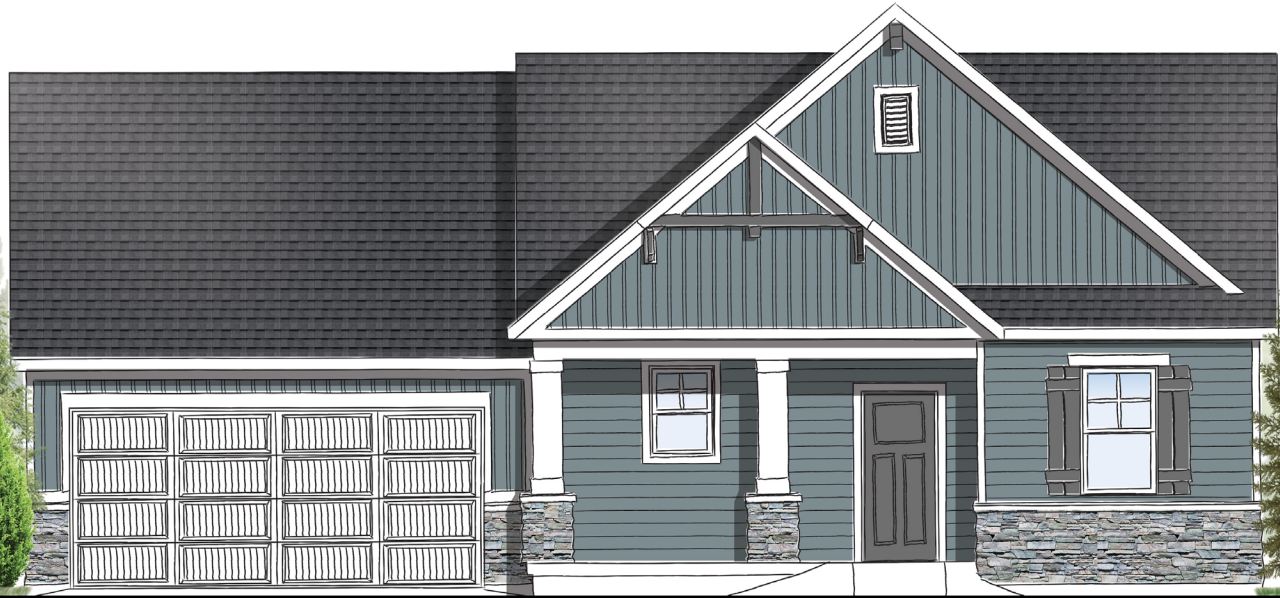

# Brookside

Stand Alone Condo

2 Bedrooms | 2 Baths  
1,427 Square Feet

Jason Ridge Elevation

Prairie Winds West Elevation

# Brookside

Stand Alone Condo

2 Bedrooms | 2 Baths  
1,427 Square Feet

Stonewater Elevation

**BASEMENT FLOOR PLAN**

OPTIONAL UPGRADES - FIRST FLOOR PLAN

**OPTIONAL UPGRADES - BASEMENT FLOOR PLAN**