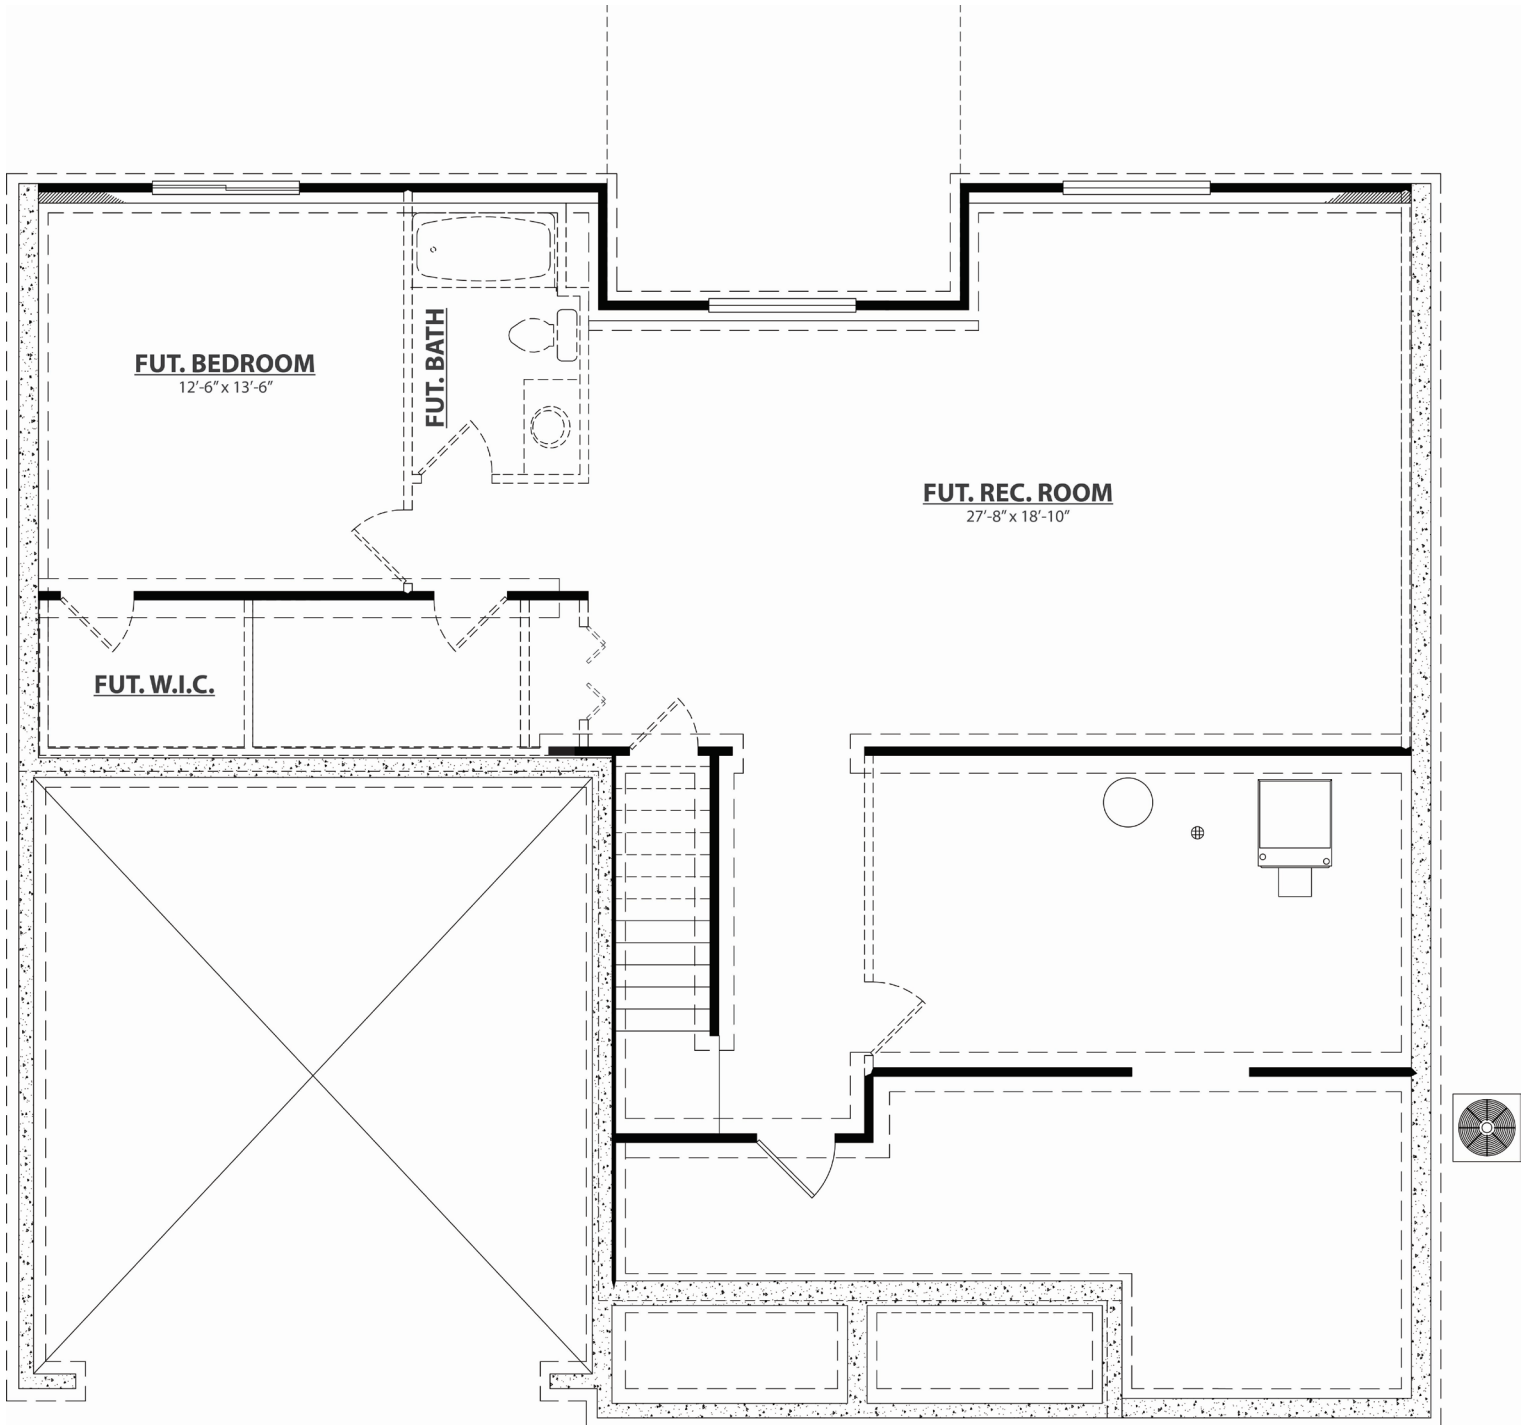

# Brookside

Stand Alone Condo

2 Bedrooms | 2 Baths  
1,427 Square Feet

Jason Ridge Elevation

Prairie Winds West Elevation

# Brookside

Stand Alone Condo

2 Bedrooms | 2 Baths  
1,427 Square Feet

Stonewater Elevation

**BASEMENT FLOOR PLAN**

OPTIONAL UPGRADES - FIRST FLOOR PLAN

**OPTIONAL UPGRADES - BASEMENT FLOOR PLAN**