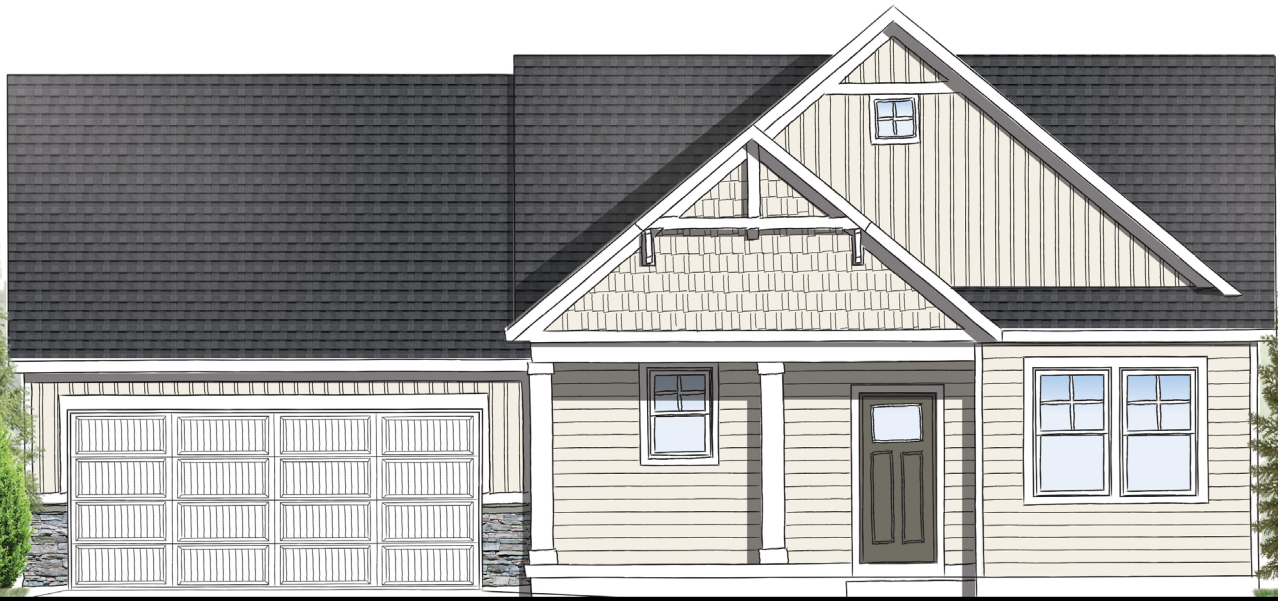

# Brookside

Stand Alone Condo

2 Bedrooms | 2 Baths  
1,427 Square Feet

Jason Ridge Elevation

Prairie Winds West Elevation

# Brookside

Stand Alone Condo

2 Bedrooms | 2 Baths  
1,427 Square Feet

Stonewater Elevation

**BASEMENT FLOOR PLAN**

OPTIONAL UPGRADES - FIRST FLOOR PLAN

**OPTIONAL UPGRADES - BASEMENT FLOOR PLAN**