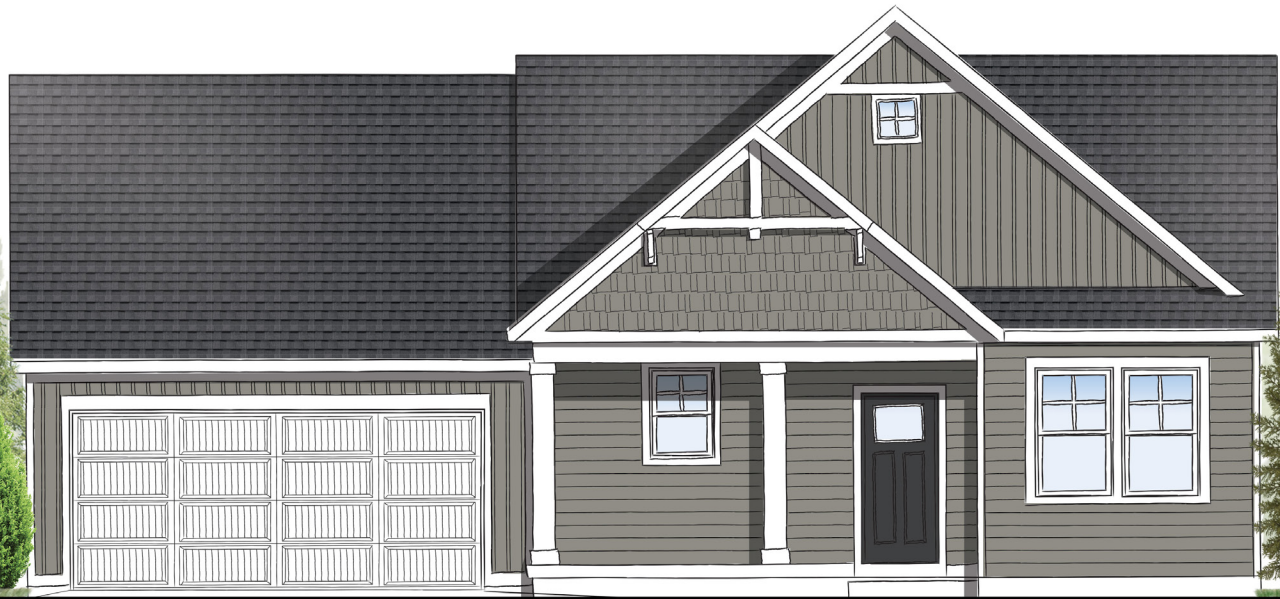

# Brookside

Stand Alone Condo

2 Bedrooms | 2 Baths  
1,427 Square Feet

Jason Ridge Elevation

Prairie Winds West Elevation

# Brookside

Stand Alone Condo

2 Bedrooms | 2 Baths  
1,427 Square Feet

Stonewater Elevation

**BASEMENT FLOOR PLAN**

OPTIONAL UPGRADES - FIRST FLOOR PLAN

**OPTIONAL UPGRADES - BASEMENT FLOOR PLAN**