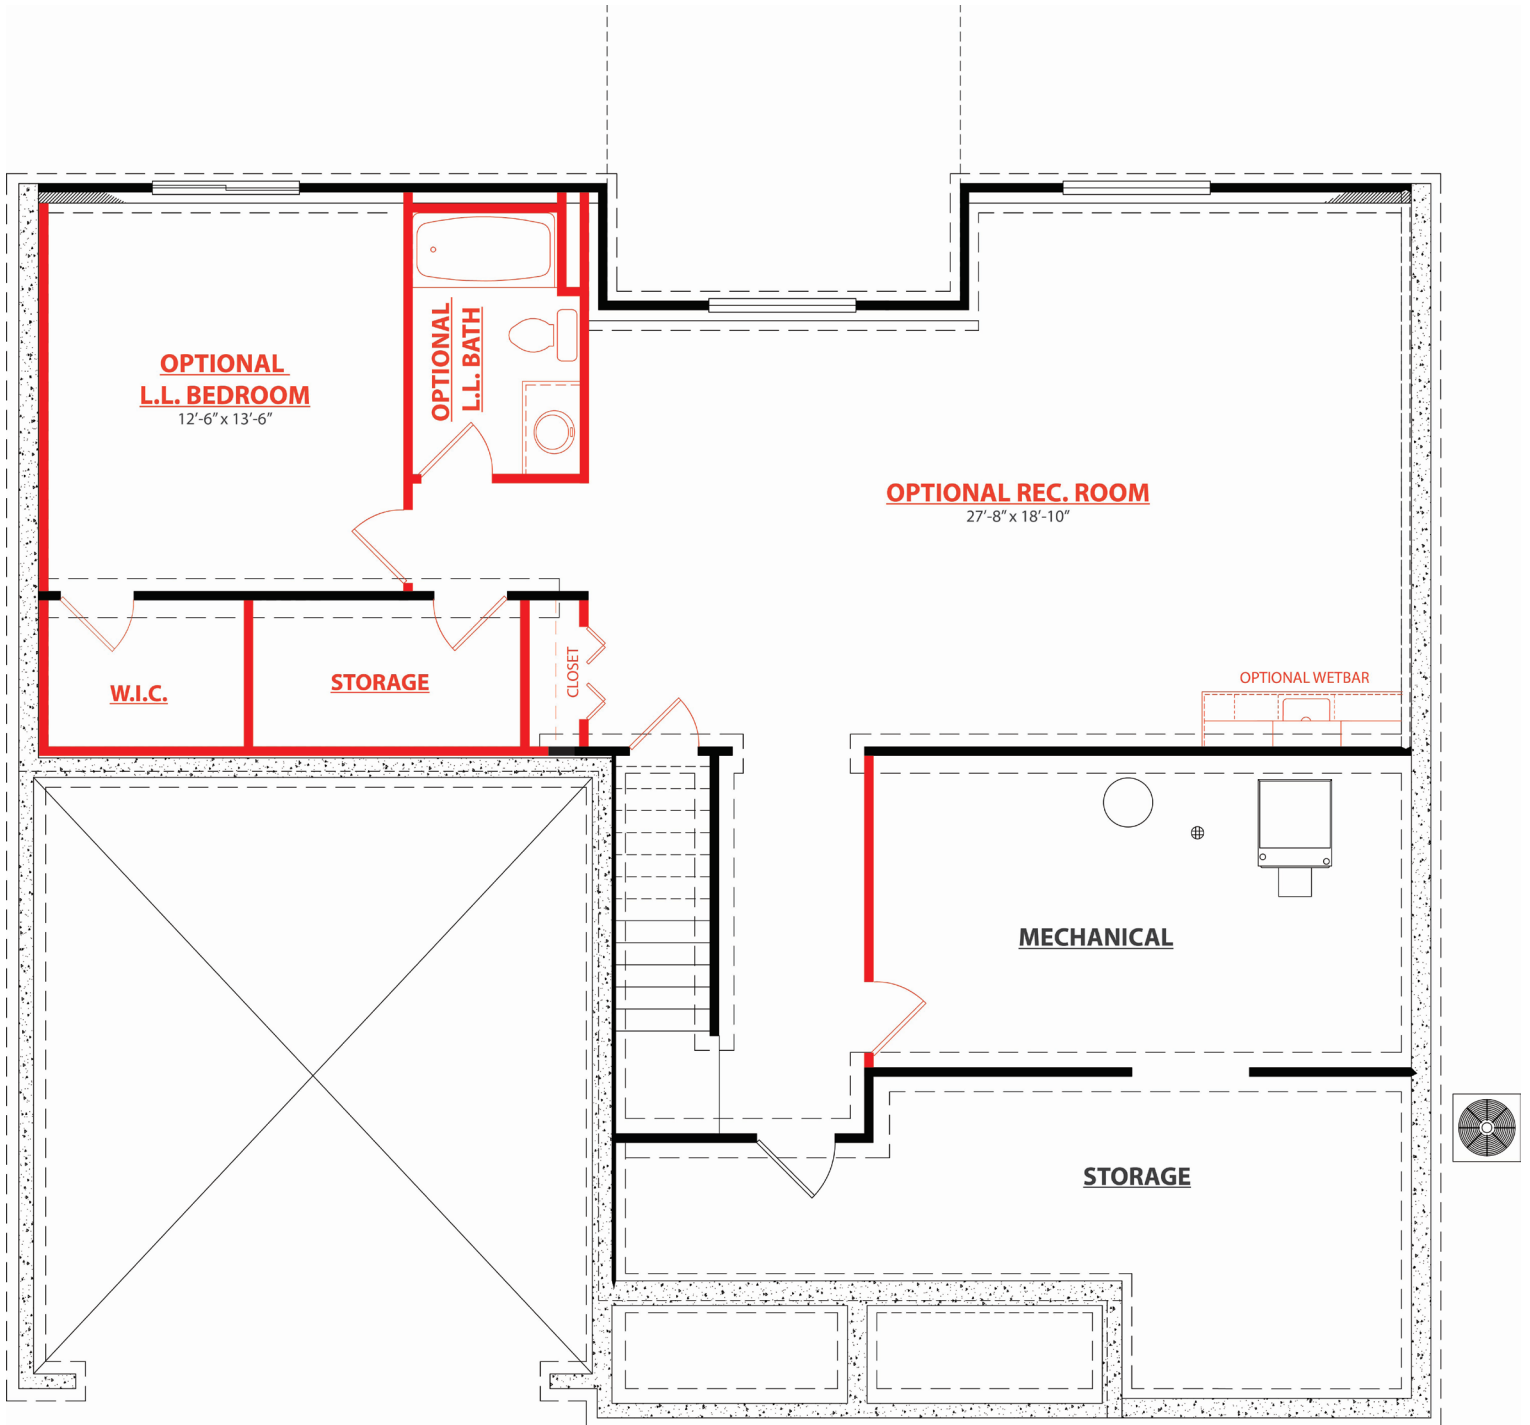

# Brookside

Stand Alone Condo

2 Bedrooms | 2 Baths  
1,427 Square Feet

Jason Ridge Elevation

Prairie Winds West Elevation

# Brookside

Stand Alone Condo

2 Bedrooms | 2 Baths  
1,427 Square Feet

Stonewater Elevation

**BASEMENT FLOOR PLAN**

OPTIONAL UPGRADES - FIRST FLOOR PLAN

**OPTIONAL UPGRADES - BASEMENT FLOOR PLAN**