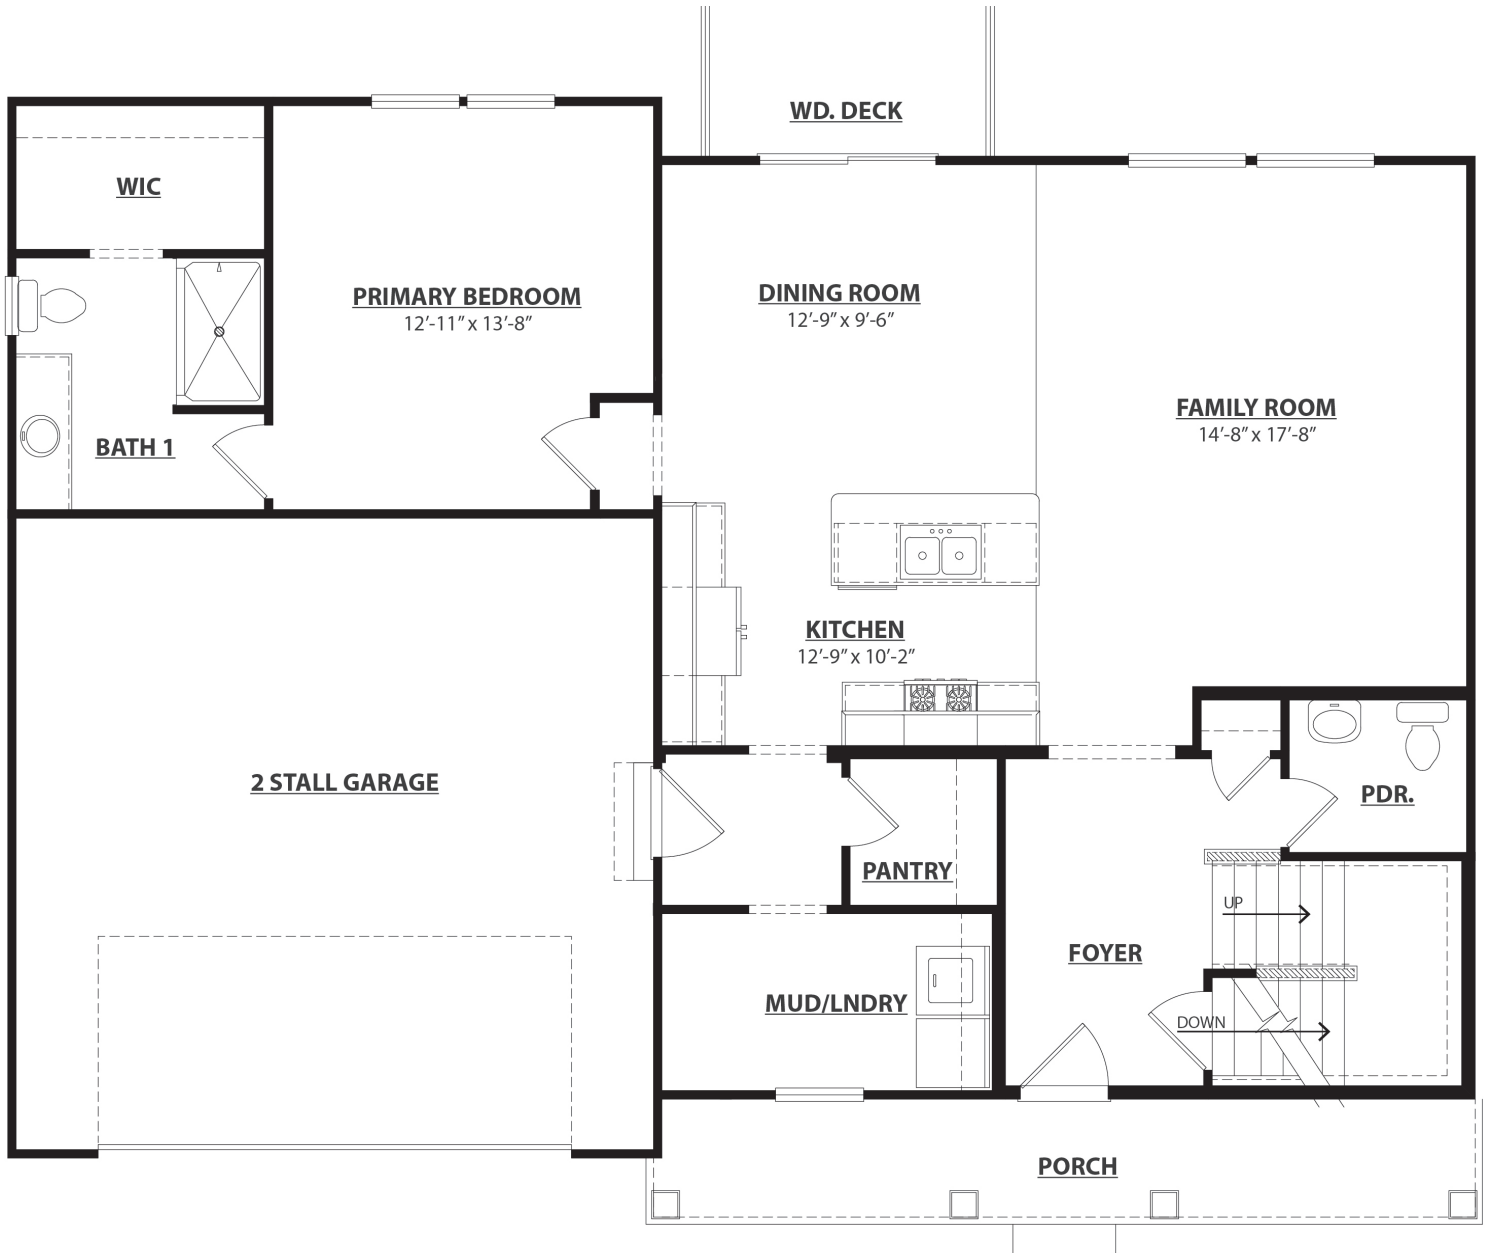

Elevation A

Elevation A - Stone Upgrade Option

Remington | 4 Bedrooms | 2.5 Baths  
Select Series | 2,101 Square Feet

Elevation B

Elevation B - Stone Upgrade Option

Elevation C

Elevation C - Stone Upgrade Option

Elevation D

Elevation D - Stone Upgrade Option

**FIRST FLOOR PLAN**

# Remington

Select Series

4 Bedrooms | 2.5 Baths  
2,101 Square Feet

**BASEMENT FLOOR PLAN**

Discuss optional upgrades with sales person for floor plan specific requirements. Not all options are compatible with one another.

## OPTIONAL UPGRADES - FIRST FLOOR PLAN

**OPTIONAL UPGRADES - SECOND FLOOR PLAN**

**OPTIONAL UPGRADES - BASEMENT FLOOR PLAN**

INCLUDED KITCHEN LAYOUT

ENHANCED KITCHEN LAYOUT