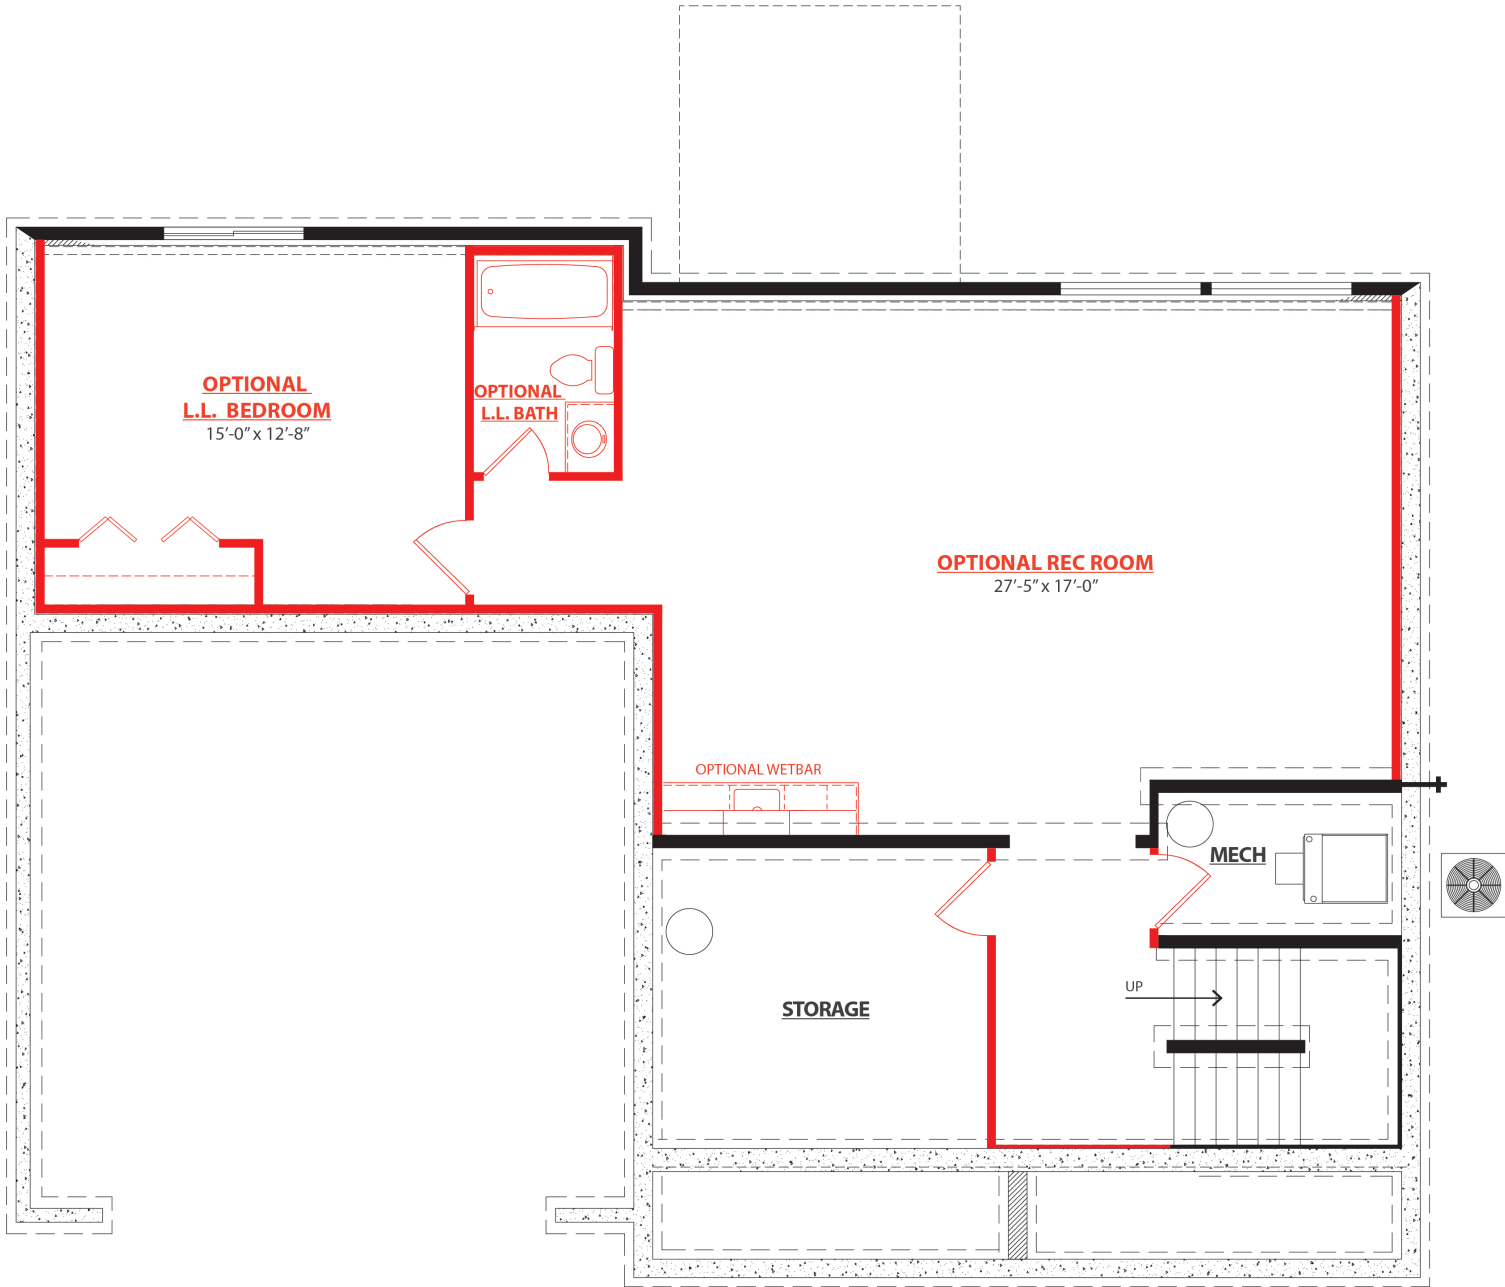

Elevation A

Elevation A - Stone Upgrade Option

Remington | 4 Bedrooms | 2.5 Baths  
Select Series | 2,101 Square Feet

Elevation B

Elevation B - Stone Upgrade Option

Elevation C

Elevation C - Stone Upgrade Option

Elevation D

Elevation D - Stone Upgrade Option

**FIRST FLOOR PLAN**

# Remington

Select Series

4 Bedrooms | 2.5 Baths  
2,101 Square Feet

**BASEMENT FLOOR PLAN**

Discuss optional upgrades with sales person for floor plan specific requirements. Not all options are compatible with one another.

## OPTIONAL UPGRADES - FIRST FLOOR PLAN

**OPTIONAL UPGRADES - SECOND FLOOR PLAN**

**OPTIONAL UPGRADES - BASEMENT FLOOR PLAN**

INCLUDED KITCHEN LAYOUT

ENHANCED KITCHEN LAYOUT