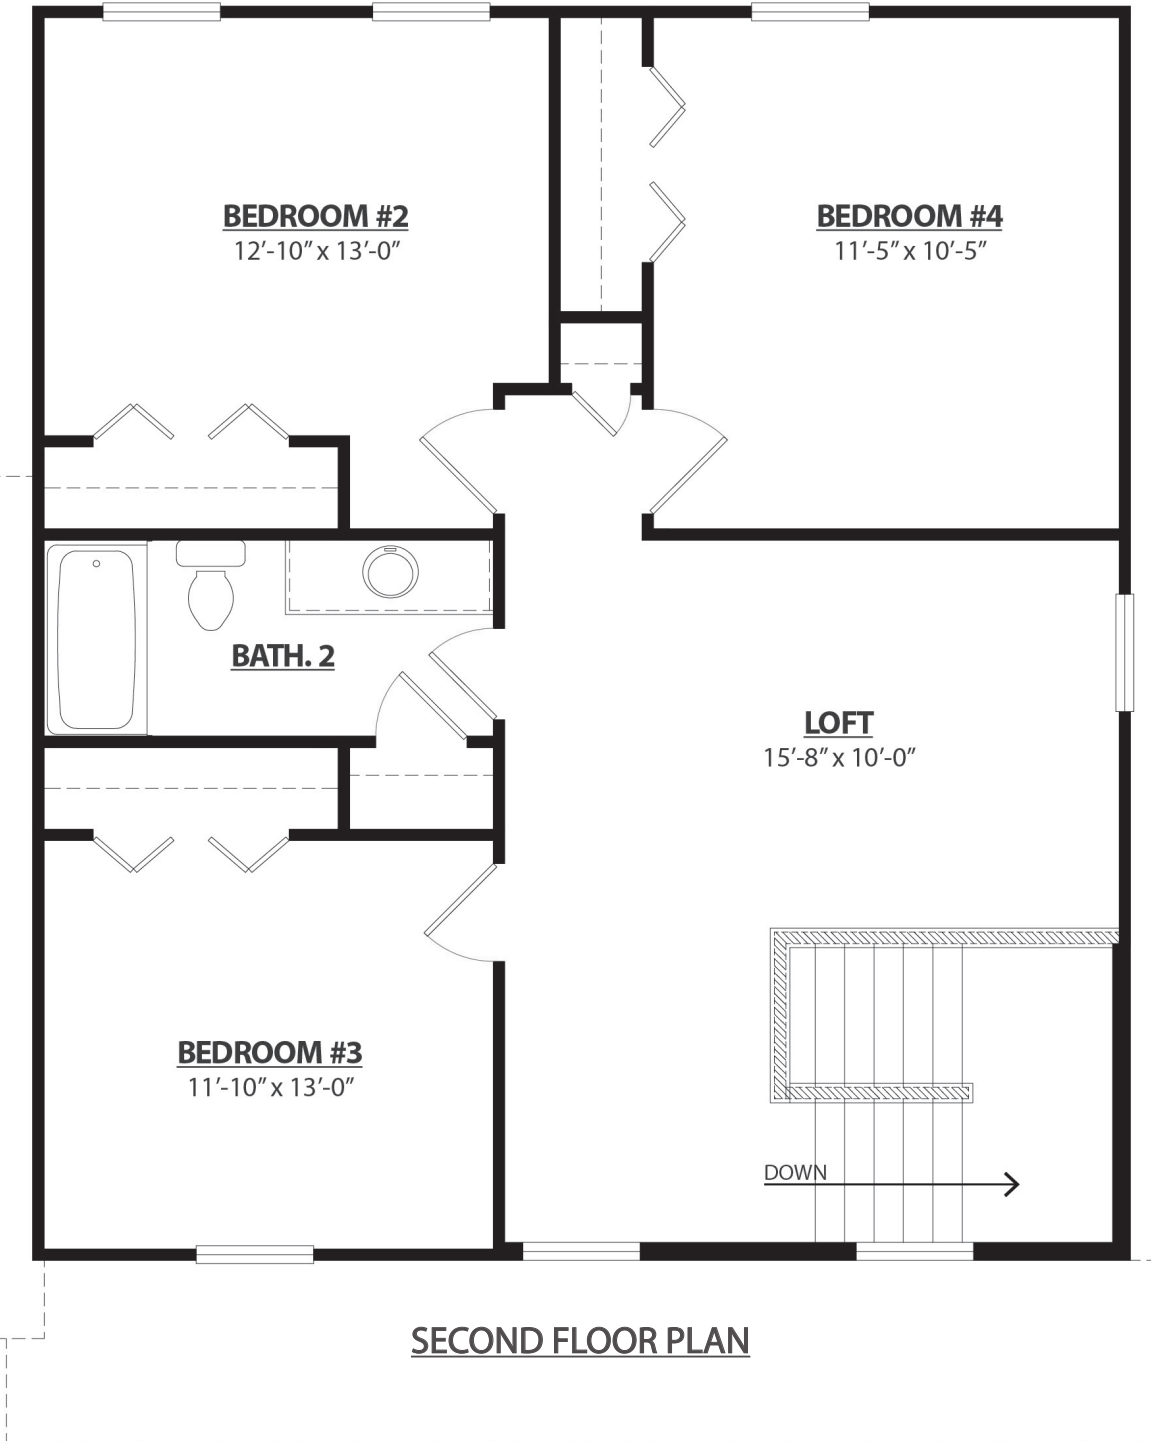

Elevation A

Elevation A - Stone Upgrade Option

Remington | 4 Bedrooms | 2.5 Baths  
Select Series | 2,101 Square Feet

Elevation B

Elevation B - Stone Upgrade Option

Elevation C

Elevation C - Stone Upgrade Option

Elevation D

Elevation D - Stone Upgrade Option

**FIRST FLOOR PLAN**

# Remington

Select Series

4 Bedrooms | 2.5 Baths  
2,101 Square Feet

**BASEMENT FLOOR PLAN**

Discuss optional upgrades with sales person for floor plan specific requirements. Not all options are compatible with one another.

## OPTIONAL UPGRADES - FIRST FLOOR PLAN

**OPTIONAL UPGRADES - SECOND FLOOR PLAN**

**OPTIONAL UPGRADES - BASEMENT FLOOR PLAN**

INCLUDED KITCHEN LAYOUT

ENHANCED KITCHEN LAYOUT