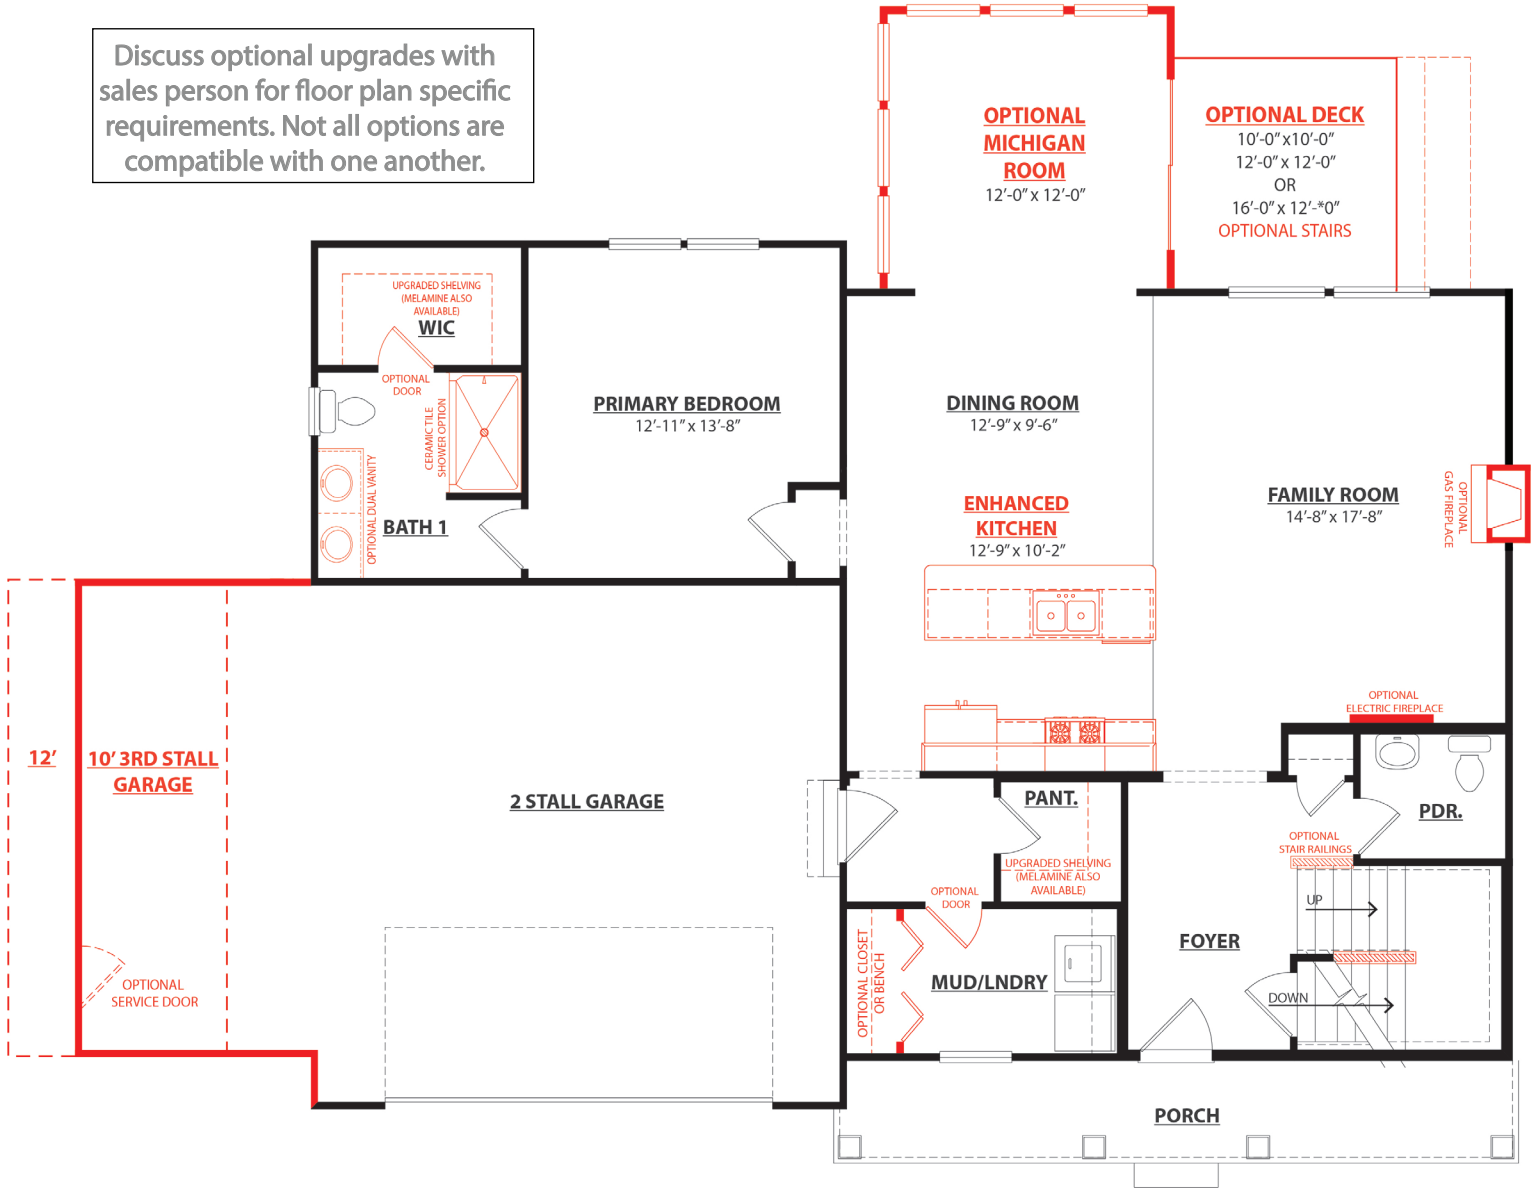

Elevation A

Elevation A - Stone Upgrade Option

Remington | 4 Bedrooms | 2.5 Baths  
Select Series | 2,101 Square Feet

Elevation B

Elevation B - Stone Upgrade Option

Elevation C

Elevation C - Stone Upgrade Option

Elevation D

Elevation D - Stone Upgrade Option

**FIRST FLOOR PLAN**

# Remington

Select Series

4 Bedrooms | 2.5 Baths  
2,101 Square Feet

**BASEMENT FLOOR PLAN**

Discuss optional upgrades with sales person for floor plan specific requirements. Not all options are compatible with one another.

## OPTIONAL UPGRADES - FIRST FLOOR PLAN

**OPTIONAL UPGRADES - SECOND FLOOR PLAN**

**OPTIONAL UPGRADES - BASEMENT FLOOR PLAN**

INCLUDED KITCHEN LAYOUT

ENHANCED KITCHEN LAYOUT