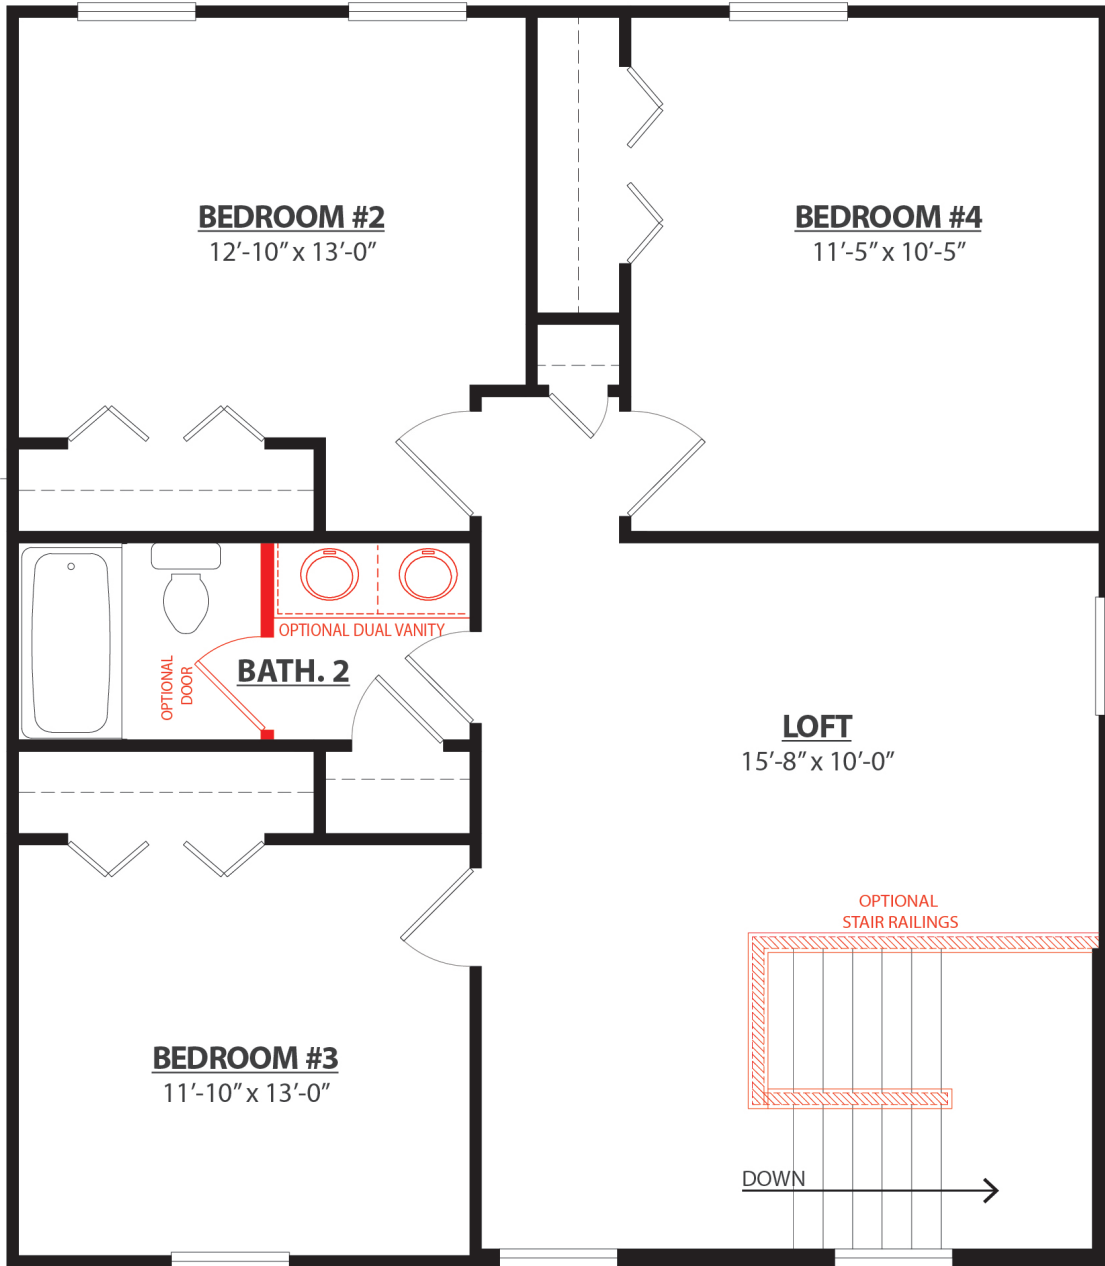

Elevation A

Elevation A - Stone Upgrade Option

Remington | 4 Bedrooms | 2.5 Baths  
Select Series | 2,101 Square Feet

Elevation B

Elevation B - Stone Upgrade Option

Elevation C

Elevation C - Stone Upgrade Option

Elevation D

Elevation D - Stone Upgrade Option

**FIRST FLOOR PLAN**

# Remington

Select Series

4 Bedrooms | 2.5 Baths  
2,101 Square Feet

**BASEMENT FLOOR PLAN**

Discuss optional upgrades with sales person for floor plan specific requirements. Not all options are compatible with one another.

## OPTIONAL UPGRADES - FIRST FLOOR PLAN

**OPTIONAL UPGRADES - SECOND FLOOR PLAN**

**OPTIONAL UPGRADES - BASEMENT FLOOR PLAN**

INCLUDED KITCHEN LAYOUT

ENHANCED KITCHEN LAYOUT