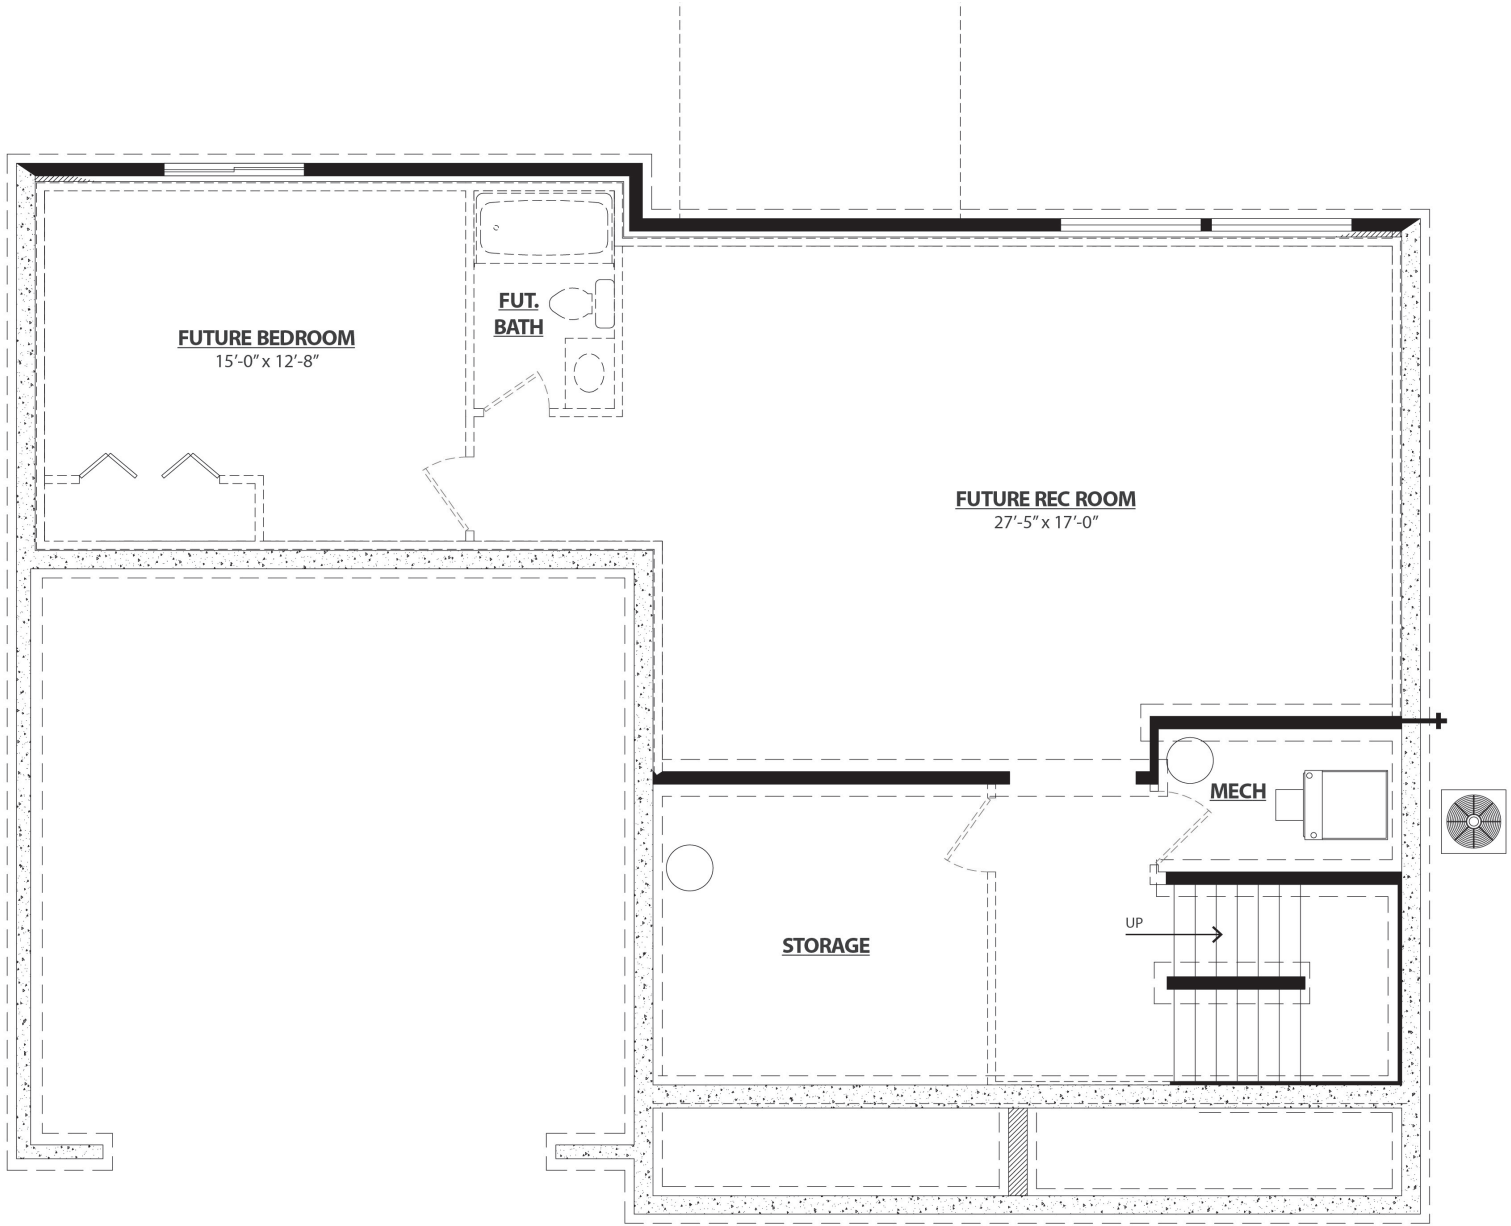

Elevation A

Elevation A - Stone Upgrade Option

Remington | 4 Bedrooms | 2.5 Baths  
Select Series | 2,101 Square Feet

Elevation B

Elevation B - Stone Upgrade Option

Elevation C

Elevation C - Stone Upgrade Option

Elevation D

Elevation D - Stone Upgrade Option

**FIRST FLOOR PLAN**

# Remington

Select Series

4 Bedrooms | 2.5 Baths  
2,101 Square Feet

**BASEMENT FLOOR PLAN**

Discuss optional upgrades with sales person for floor plan specific requirements. Not all options are compatible with one another.

## OPTIONAL UPGRADES - FIRST FLOOR PLAN

**OPTIONAL UPGRADES - SECOND FLOOR PLAN**

**OPTIONAL UPGRADES - BASEMENT FLOOR PLAN**

INCLUDED KITCHEN LAYOUT

ENHANCED KITCHEN LAYOUT