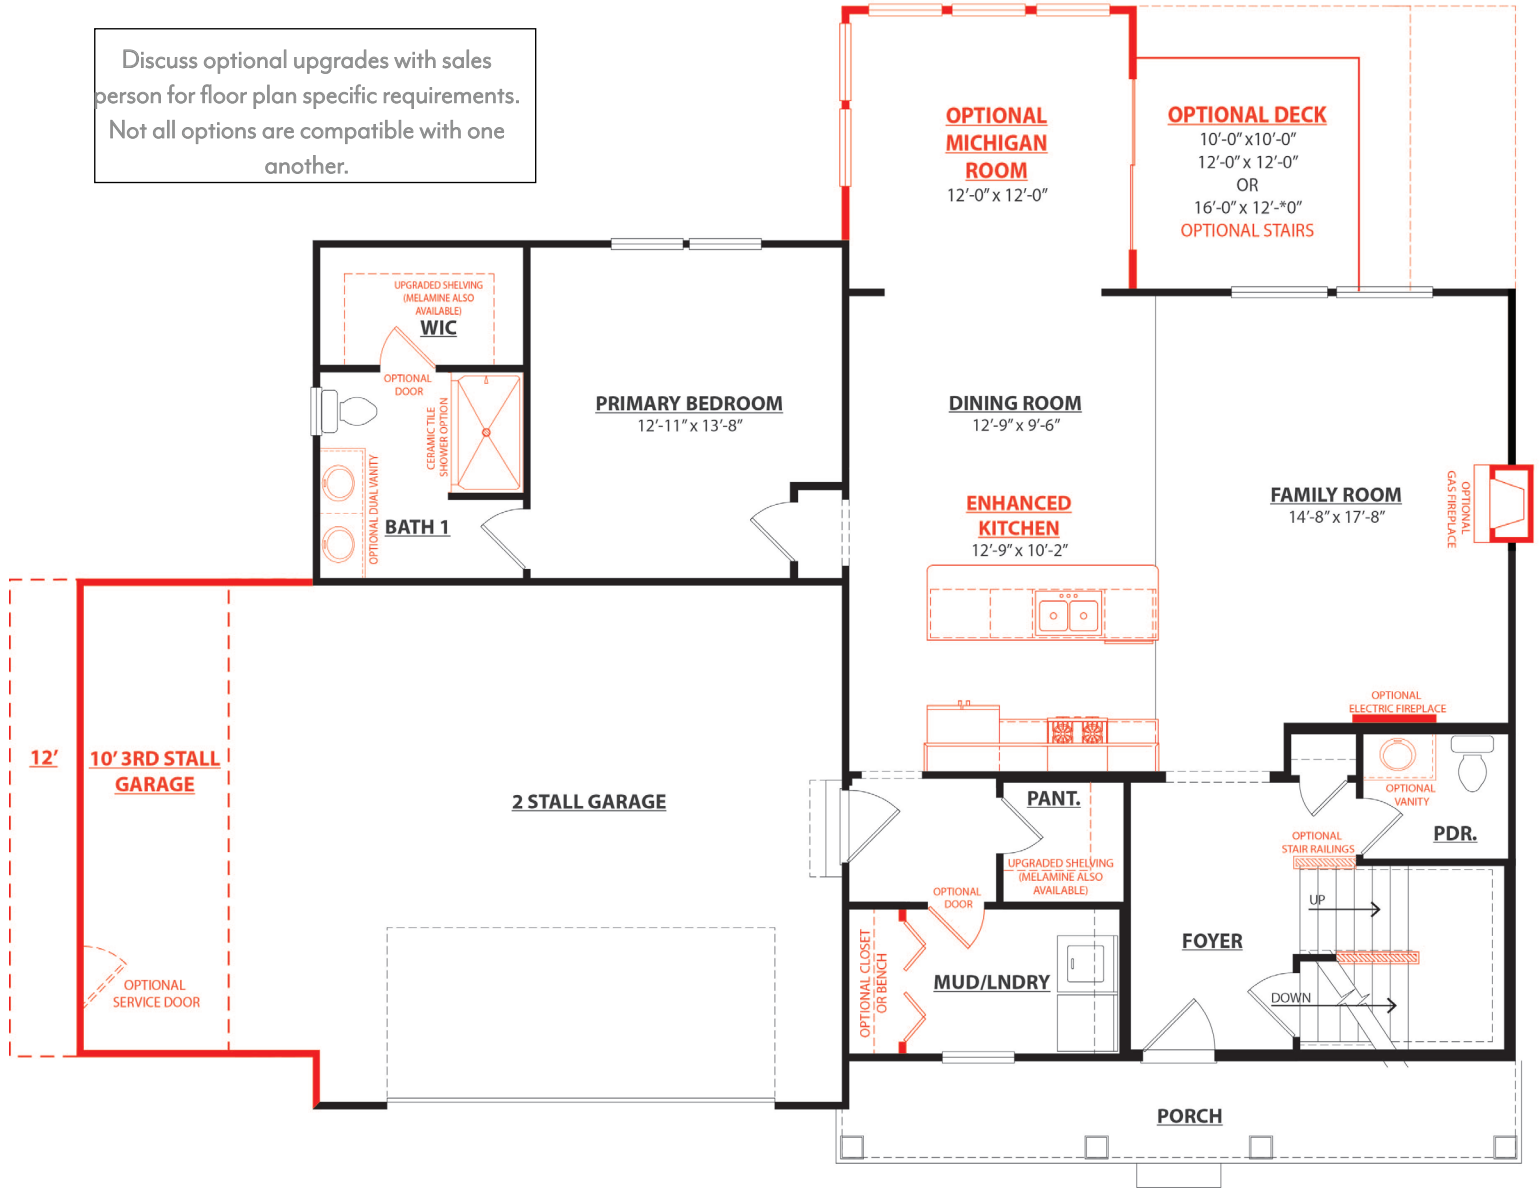

Remington | 4 Bedrooms | 2.5 Baths
Select Series | 2,101 Square Feet

Elevation A

Elevation A - Stone Upgrade Option

Remington

Select Series

4 Bedrooms | 2.5 Baths

2,101 Square Feet

Elevation B

Elevation B - Stone Upgrade Option

www.interrahomes.com
info@interrahomes.com

Elevation C

Elevation C - Stone Upgrade Option

Elevation D

Elevation D - Stone Upgrade Option

Remington

Select Series

4 Bedrooms | 2.5 Baths
2,101 Square Feet

FIRST FLOOR PLAN

Remington

4 Bedrooms | 2.5 Baths
2,101 Square Feet

Select Series

BASEMENT FLOOR PLAN

Discuss optional upgrades with sales person for floor plan specific requirements. Not all options are compatible with one another.

OPTIONAL UPGRADES - FIRST FLOOR PLAN

OPTIONAL UPGRADES - SECOND FLOOR PLAN

OPTIONAL UPGRADES - BASEMENT FLOOR PLAN

INCLUDED KITCHEN LAYOUT

ENHANCED KITCHEN LAYOUT