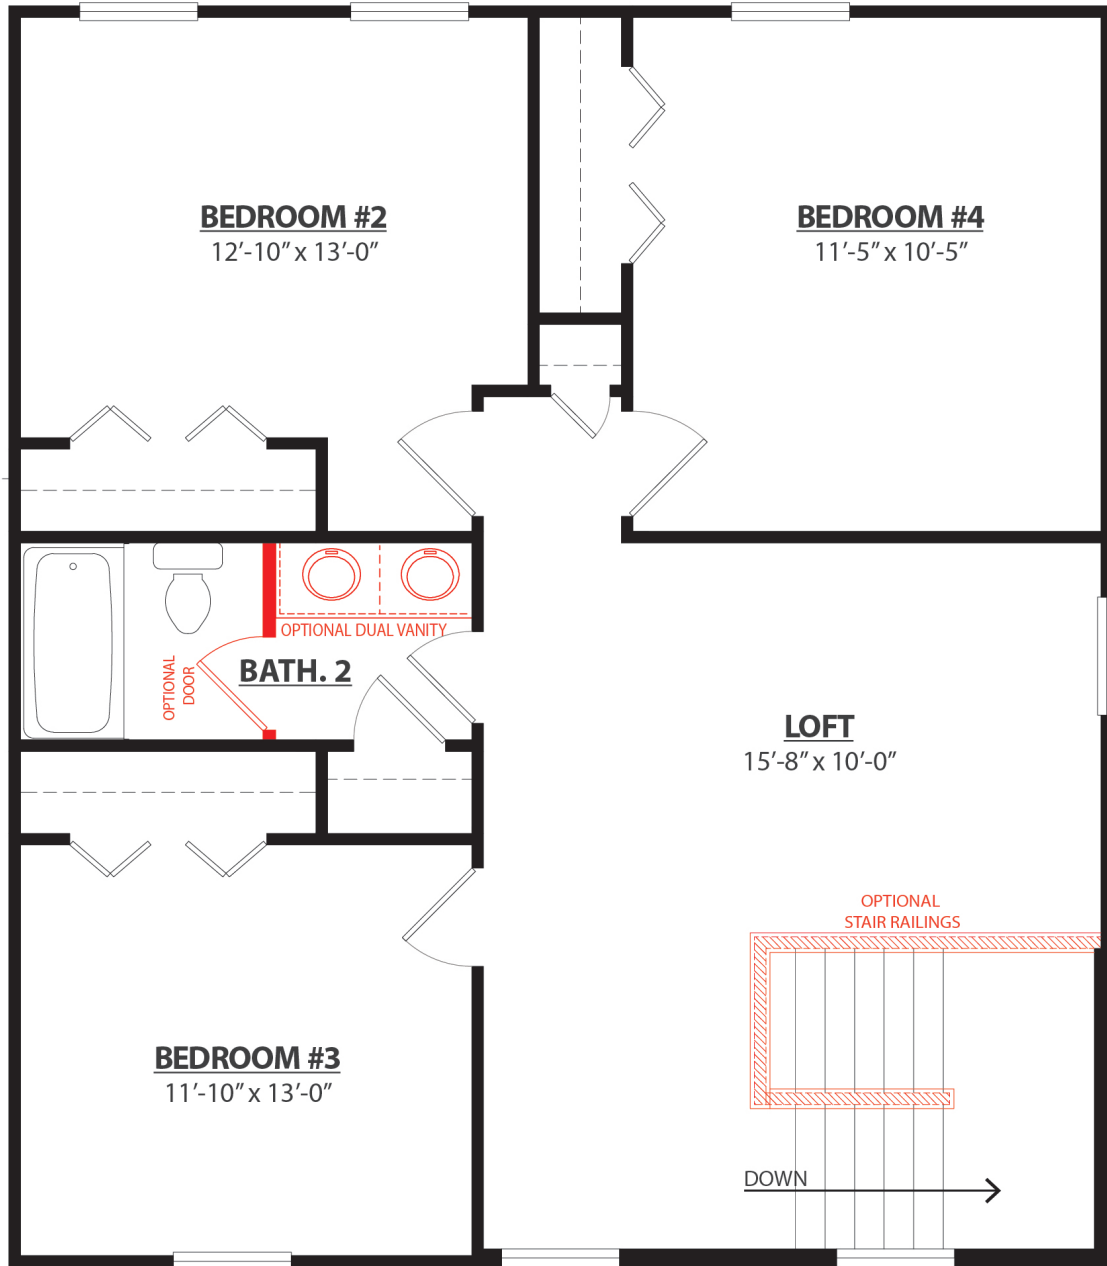

Remington | 4 Bedrooms | 2.5 Baths
Select Series | 2,101 Square Feet

Elevation A

Elevation A - Stone Upgrade Option

Remington

Select Series

4 Bedrooms | 2.5 Baths

2,101 Square Feet

Elevation B

4 Bedrooms | 2.5 Baths
2,101 Square Feet

FIRST FLOOR PLAN

Remington

4 Bedrooms | 2.5 Baths
2,101 Square Feet

Select Series

BASEMENT FLOOR PLAN

Discuss optional upgrades with sales person for floor plan specific requirements. Not all options are compatible with one another.

OPTIONAL UPGRADES - FIRST FLOOR PLAN

OPTIONAL UPGRADES - SECOND FLOOR PLAN

OPTIONAL UPGRADES - BASEMENT FLOOR PLAN

INCLUDED KITCHEN LAYOUT

ENHANCED KITCHEN LAYOUT