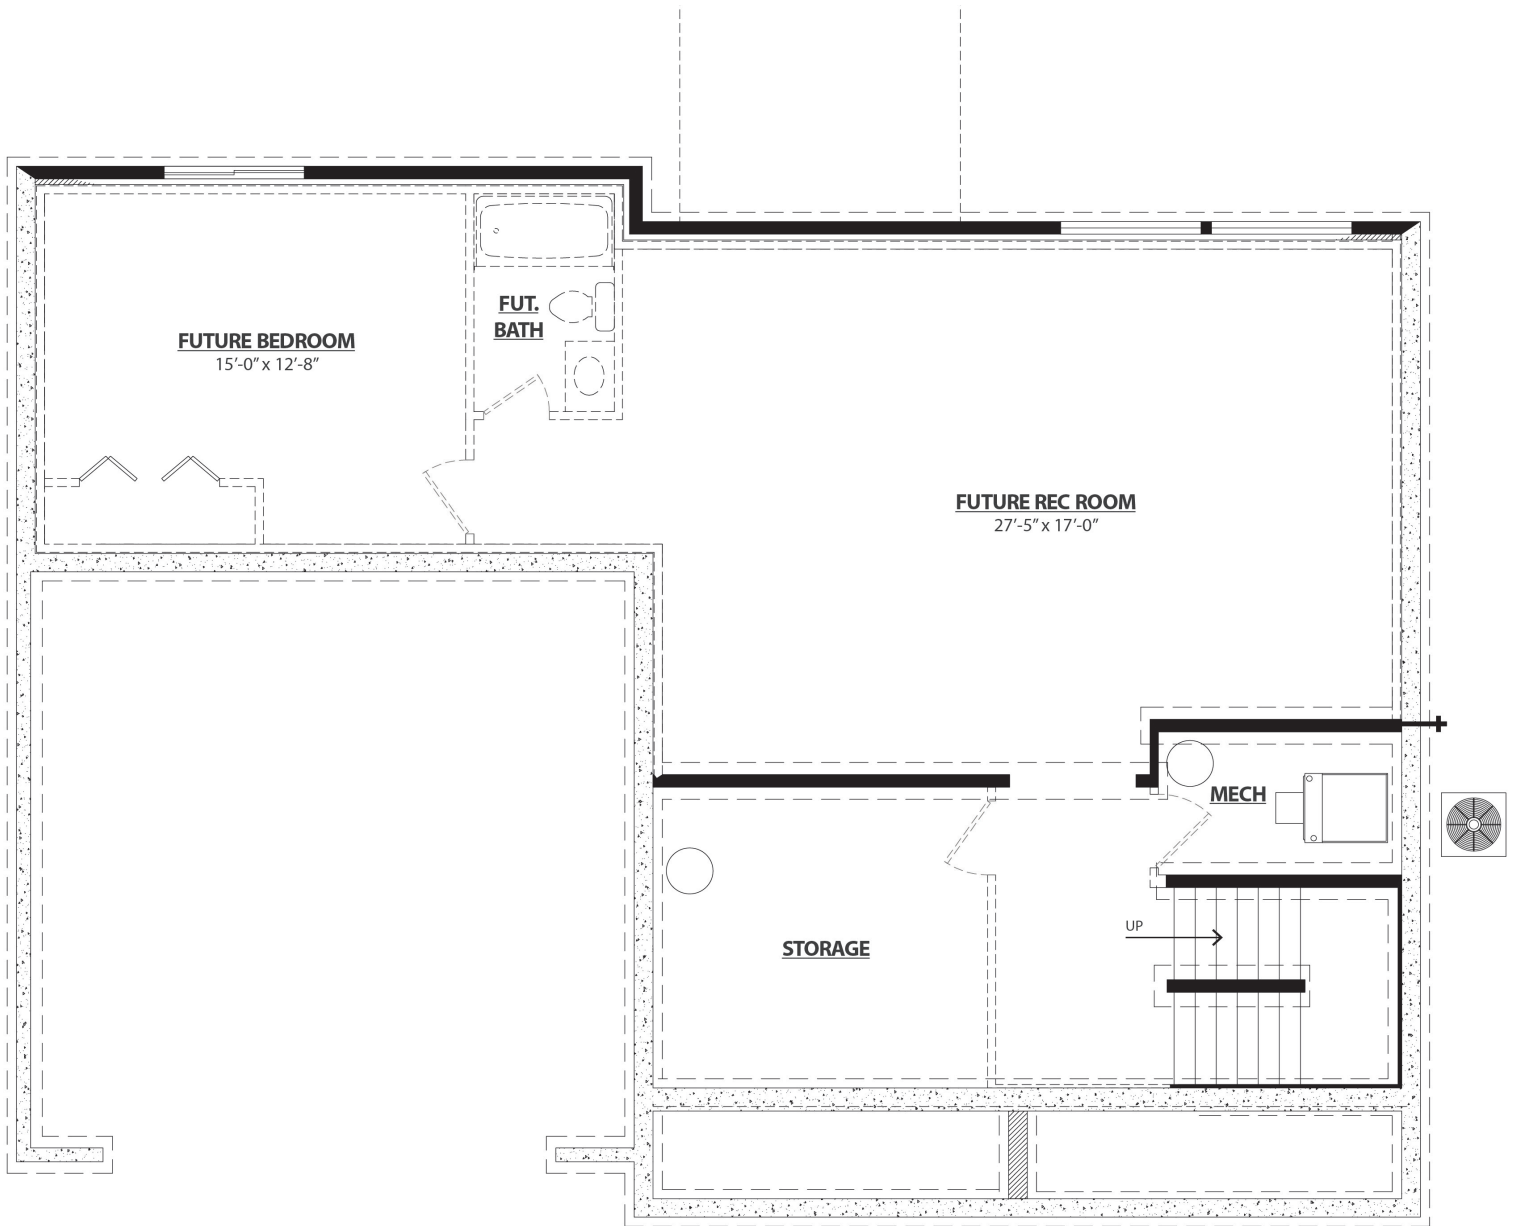

Remington | 4 Bedrooms | 2.5 Baths
Select Series | 2,101 Square Feet

Elevation A

Elevation A - Stone Upgrade Option

Remington

Select Series

4 Bedrooms | 2.5 Baths

2,101 Square Feet

Elevation B

4 Bedrooms | 2.5 Baths
2,101 Square Feet

FIRST FLOOR PLAN

Remington

4 Bedrooms | 2.5 Baths
2,101 Square Feet

Select Series

BASEMENT FLOOR PLAN

Discuss optional upgrades with sales person for floor plan specific requirements. Not all options are compatible with one another.

OPTIONAL UPGRADES - FIRST FLOOR PLAN

OPTIONAL UPGRADES - SECOND FLOOR PLAN

OPTIONAL UPGRADES - BASEMENT FLOOR PLAN

INCLUDED KITCHEN LAYOUT

ENHANCED KITCHEN LAYOUT