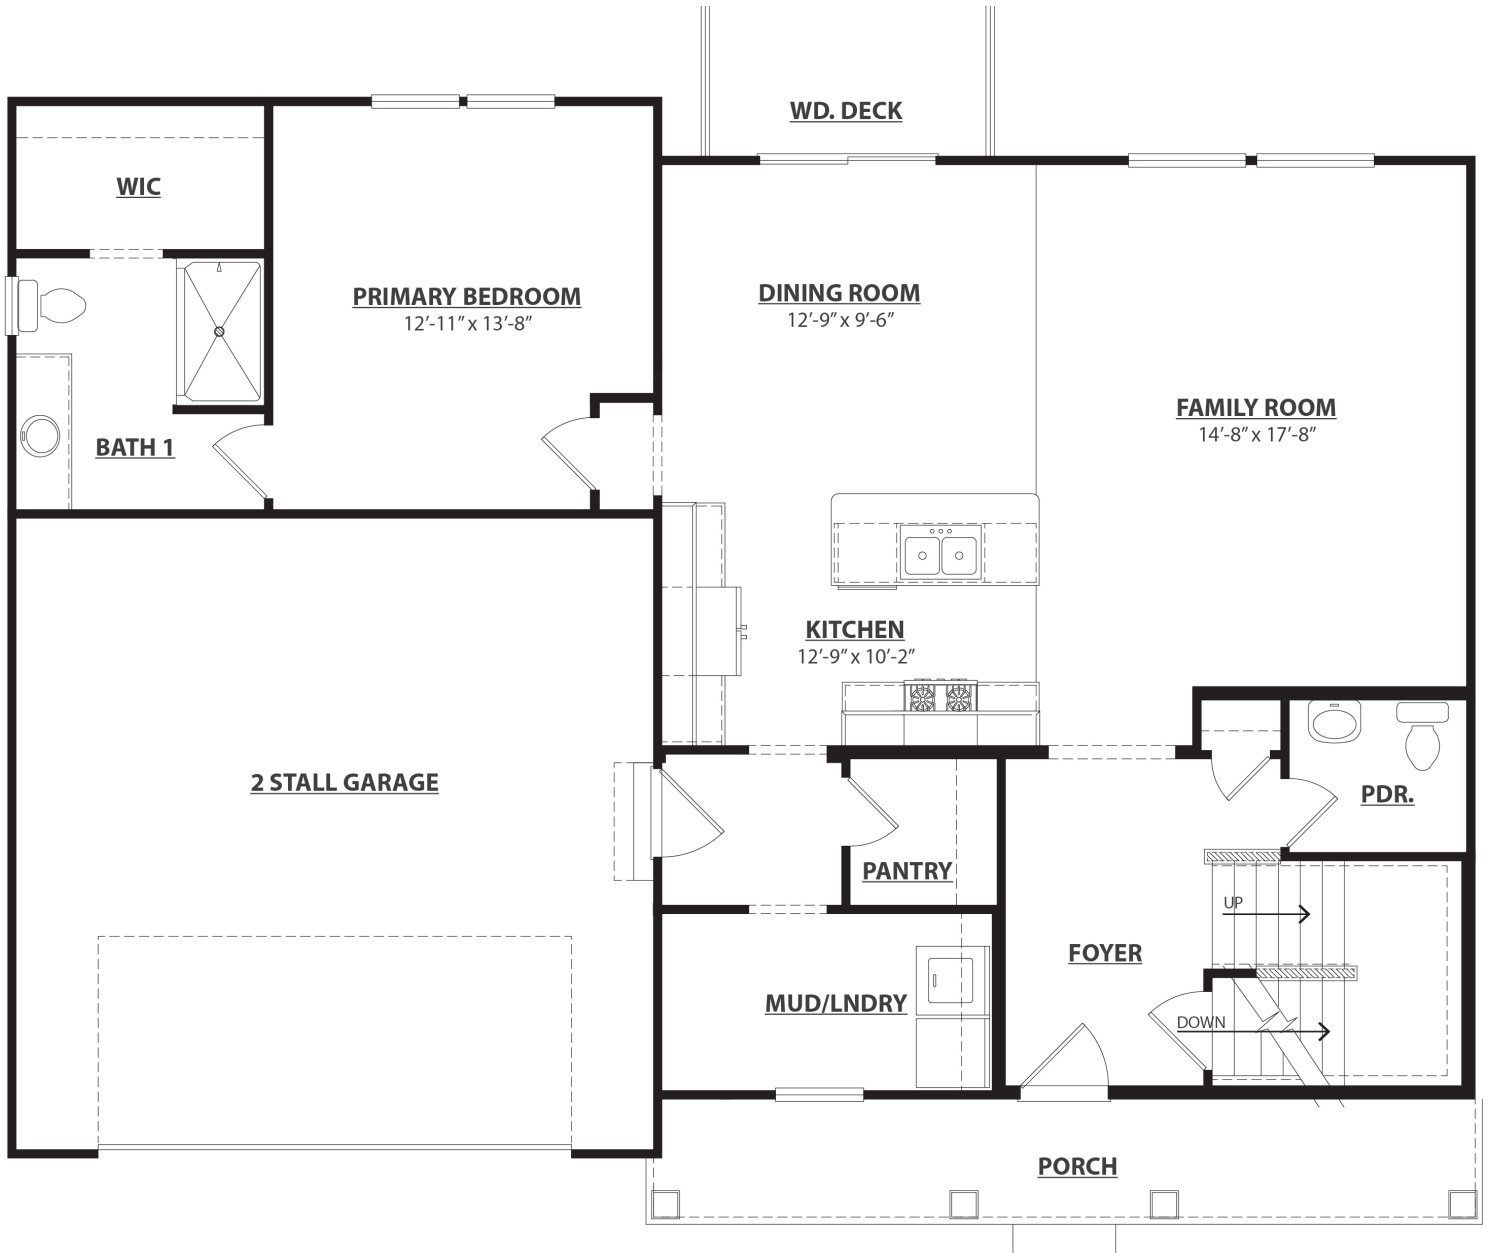

Remington | 4 Bedrooms | 2.5 Baths
Select Series | 2,101 Square Feet

Elevation A

Elevation A - Stone Upgrade Option

Remington

Select Series

4 Bedrooms | 2.5 Baths

2,101 Square Feet

Elevation B

Elevation B - Stone Upgrade Option

www.interrahomes.com
info@interrahomes.com

Elevation C

Elevation C - Stone Upgrade Option

Elevation D

Elevation D - Stone Upgrade Option

Remington

Select Series

4 Bedrooms | 2.5 Baths
2,101 Square Feet

FIRST FLOOR PLAN

Remington

4 Bedrooms | 2.5 Baths
2,101 Square Feet

Select Series

BASEMENT FLOOR PLAN

Discuss optional upgrades with sales person for floor plan specific requirements. Not all options are compatible with one another.

OPTIONAL UPGRADES - FIRST FLOOR PLAN

OPTIONAL UPGRADES - SECOND FLOOR PLAN

OPTIONAL UPGRADES - BASEMENT FLOOR PLAN

INCLUDED KITCHEN LAYOUT

ENHANCED KITCHEN LAYOUT