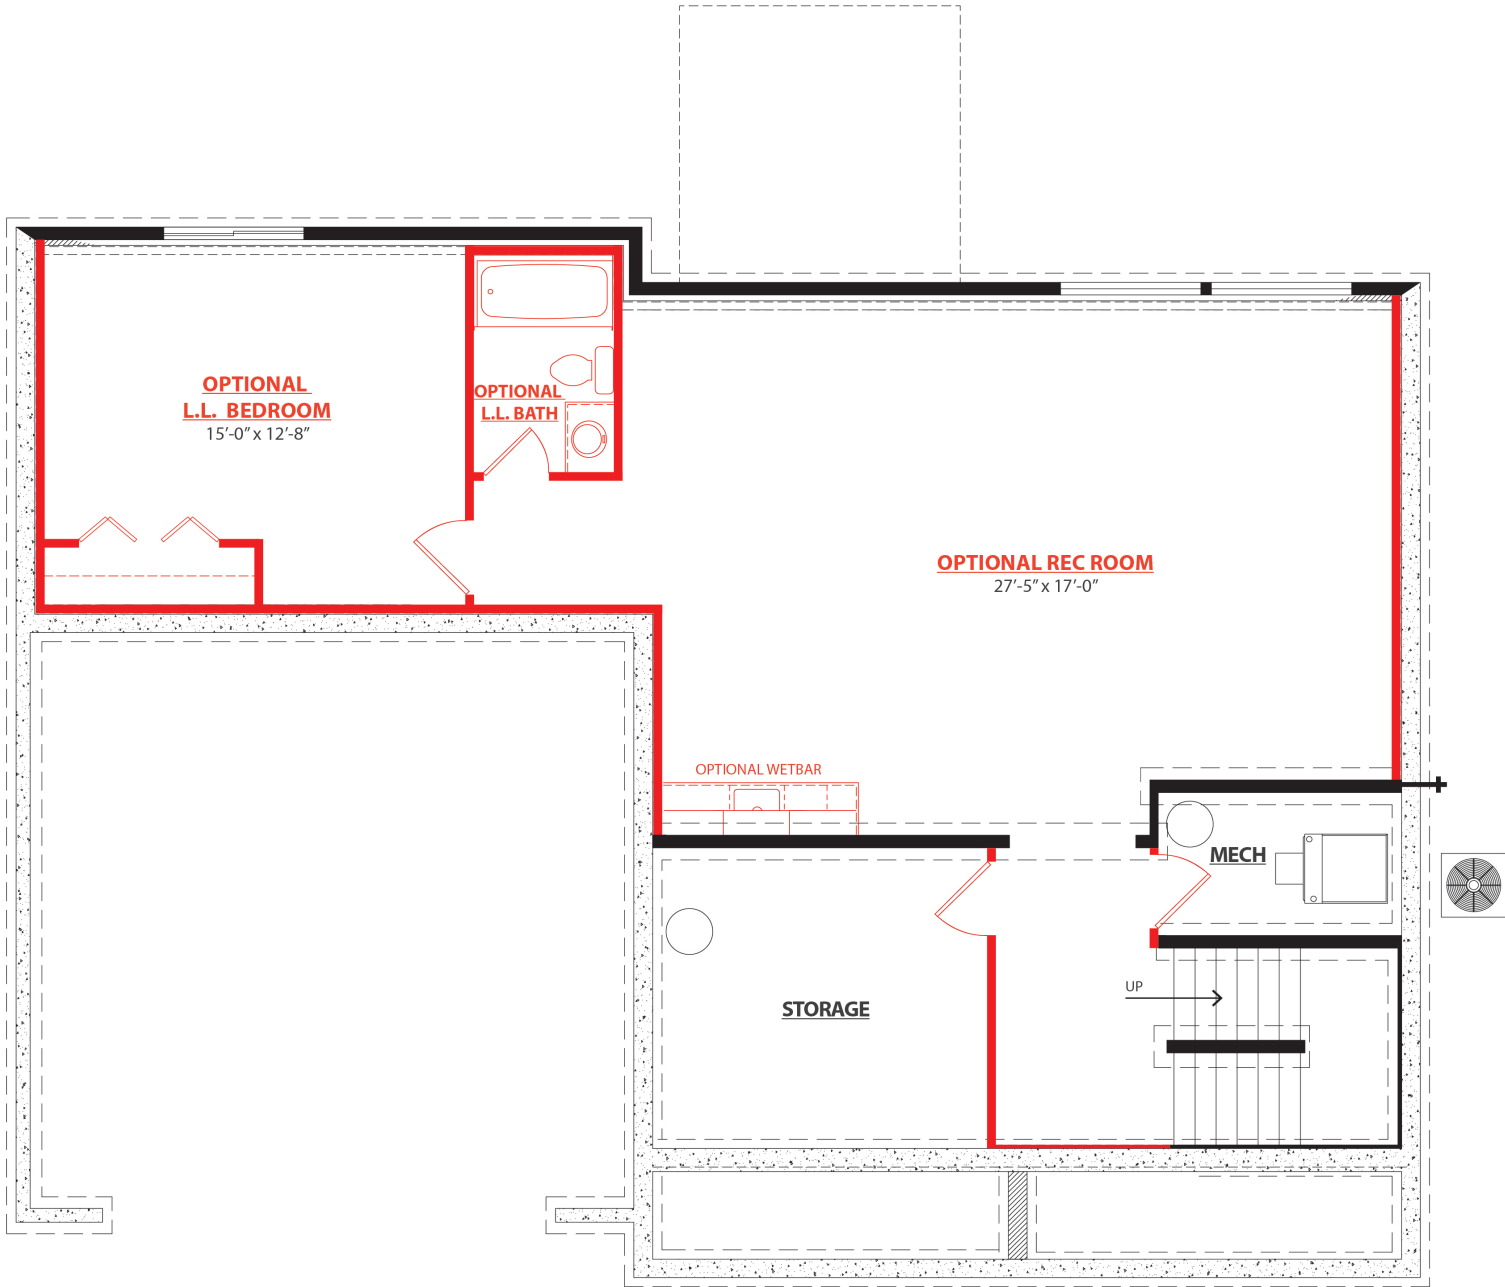

Remington | 4 Bedrooms | 2.5 Baths
Select Series | 2,101 Square Feet

Elevation A

Elevation A - Stone Upgrade Option

Remington

Select Series

4 Bedrooms | 2.5 Baths

2,101 Square Feet

Elevation B

Elevation B - Stone Upgrade Option

www.interrahomes.com
info@interrahomes.com

Elevation C

Elevation C - Stone Upgrade Option

Elevation D

Elevation D - Stone Upgrade Option

Remington

Select Series

4 Bedrooms | 2.5 Baths
2,101 Square Feet

FIRST FLOOR PLAN

Remington

4 Bedrooms | 2.5 Baths
2,101 Square Feet

Select Series

BASEMENT FLOOR PLAN

Discuss optional upgrades with sales person for floor plan specific requirements. Not all options are compatible with one another.

OPTIONAL UPGRADES - FIRST FLOOR PLAN

OPTIONAL UPGRADES - SECOND FLOOR PLAN

OPTIONAL UPGRADES - BASEMENT FLOOR PLAN

INCLUDED KITCHEN LAYOUT

ENHANCED KITCHEN LAYOUT