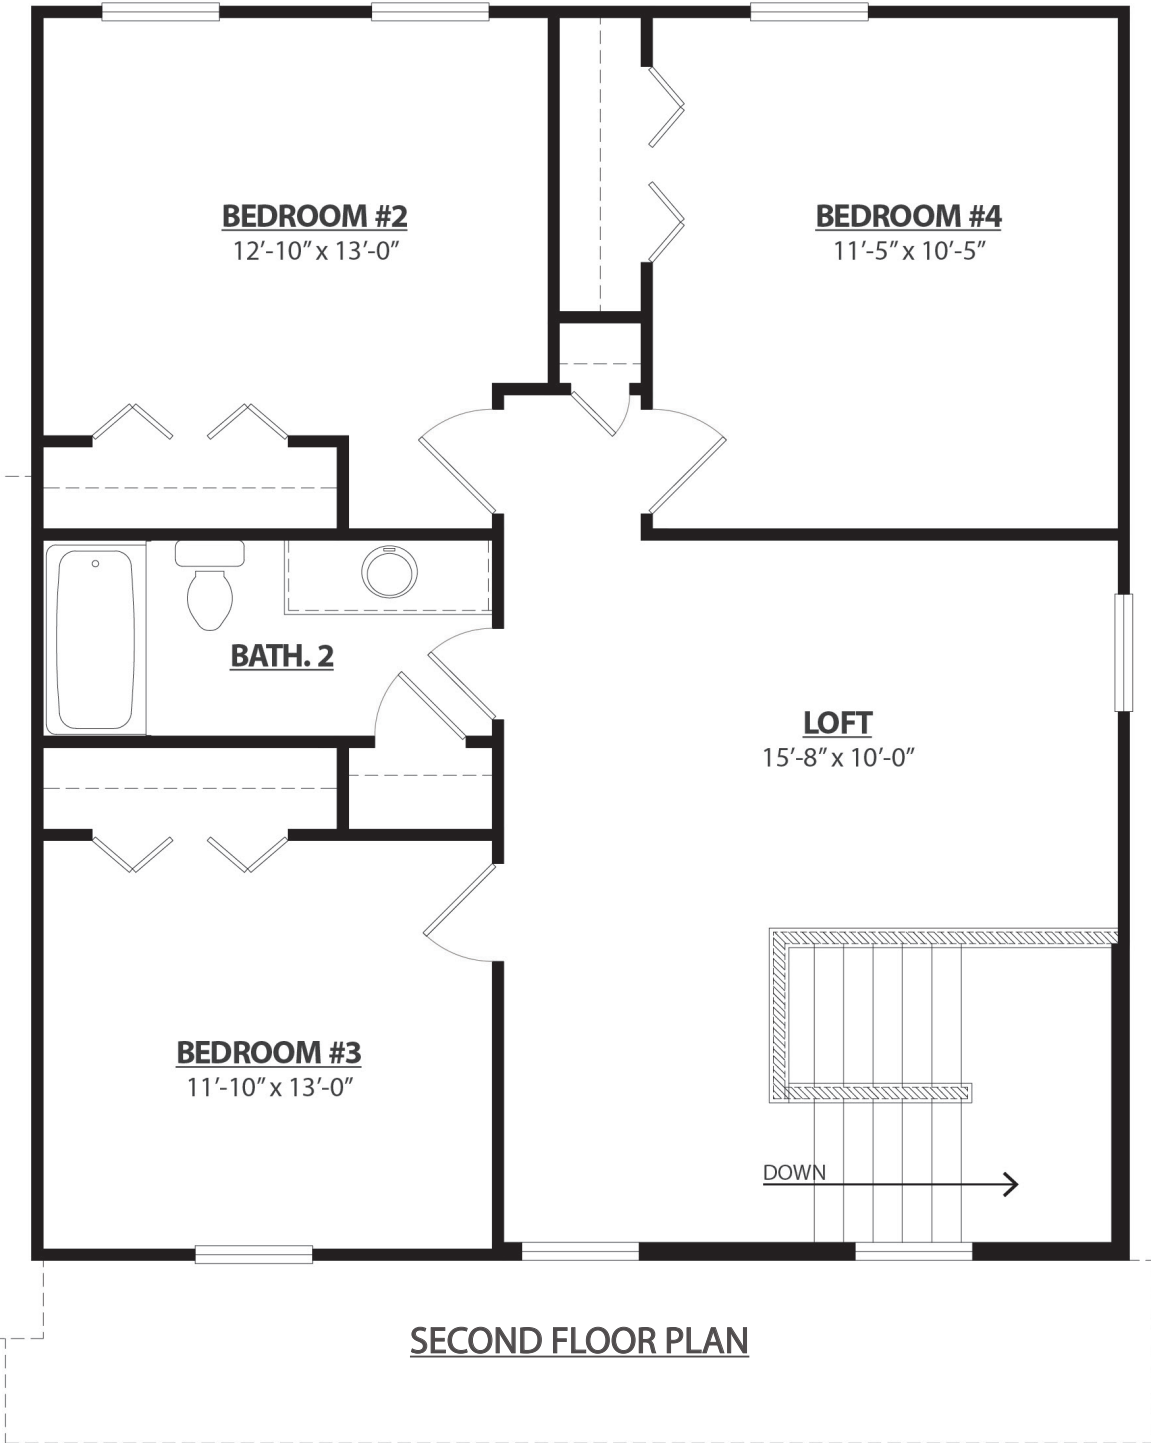

Remington | 4 Bedrooms | 2.5 Baths
Select Series | 2,101 Square Feet

Elevation A

Elevation A - Stone Upgrade Option

Remington

Select Series

4 Bedrooms | 2.5 Baths

2,101 Square Feet

Elevation B

4 Bedrooms | 2.5 Baths
2,101 Square Feet

FIRST FLOOR PLAN

Remington

4 Bedrooms | 2.5 Baths
2,101 Square Feet

Select Series

BASEMENT FLOOR PLAN

Discuss optional upgrades with sales person for floor plan specific requirements. Not all options are compatible with one another.

OPTIONAL UPGRADES - FIRST FLOOR PLAN

OPTIONAL UPGRADES - SECOND FLOOR PLAN

OPTIONAL UPGRADES - BASEMENT FLOOR PLAN

INCLUDED KITCHEN LAYOUT

ENHANCED KITCHEN LAYOUT