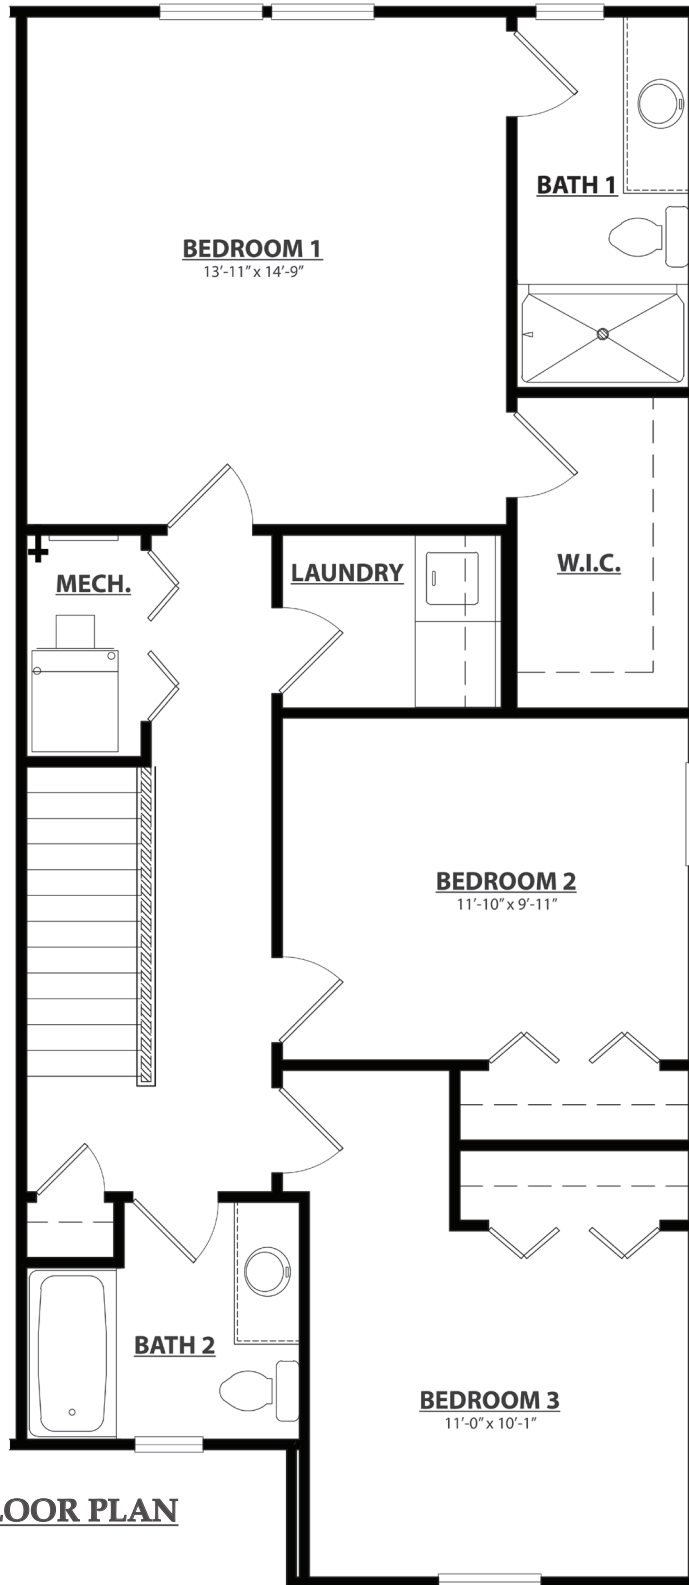

FIRST FLOOR PLAN

SECOND FLOOR PLAN

FIRST FLOOR PLAN

SECOND FLOOR PLAN

Clarkston - 4-Unit (Color Set 1)

Clarkston - 4-Unit (Color Set 2)

Deer Creek Meadows Townhomes

Community Siding Colors

Townhomes in Fruitport

Clarkston-Greenwood-Valleywood-Clarkston Garage Front Attached

Bloomington-Marshwood-Marshwood-Bloomington Garage Rear Detached

Color Set 1

Color Set 2