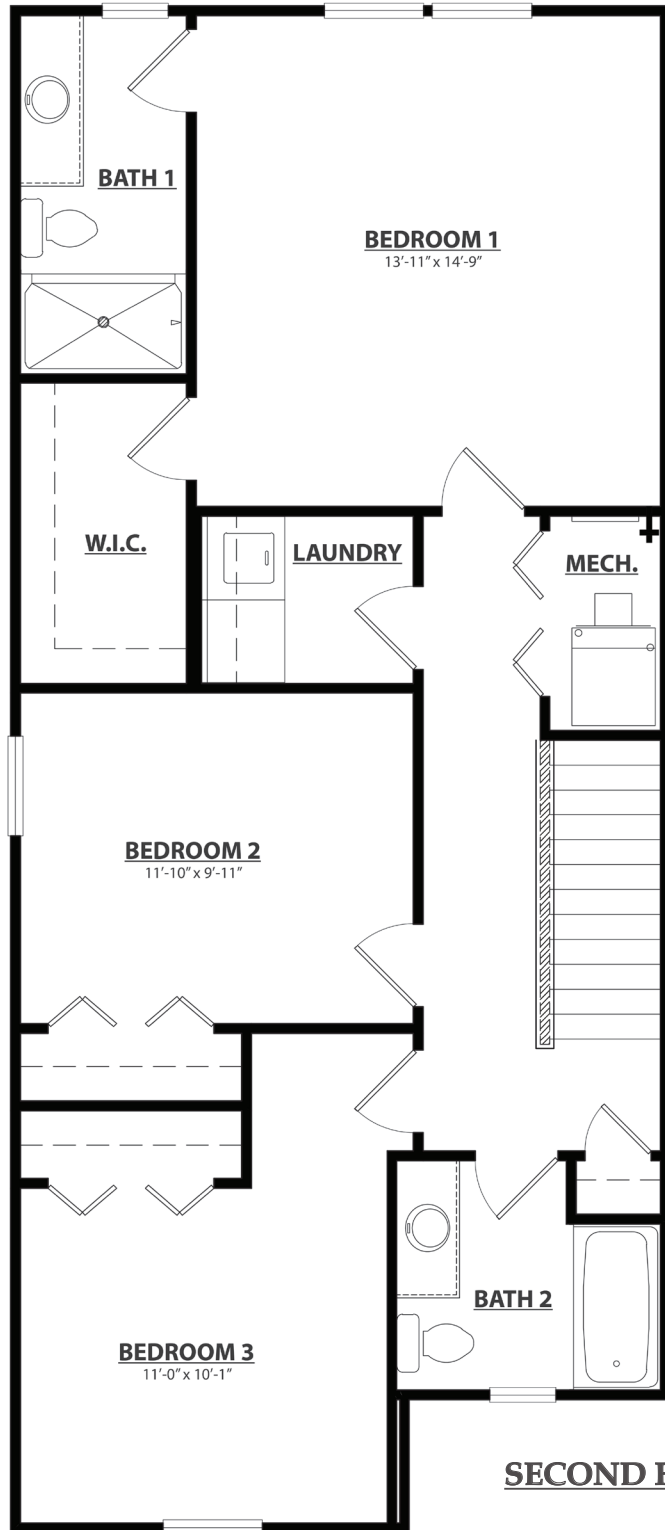

FIRST FLOOR PLAN

SECOND FLOOR PLAN

FIRST FLOOR PLAN

SECOND FLOOR PLAN

Clarkston - 4-Unit (Color Set 1)

Clarkston - 4-Unit (Color Set 2)

Deer Creek Meadows Townhomes

Community Siding Colors

Townhomes in Fruitport

Clarkston-Greenwood-Valleywood-Clarkston Garage Front Attached

Bloomington-Marshwood-Marshwood-Bloomington Garage Rear Detached

Color Set 1

Color Set 2