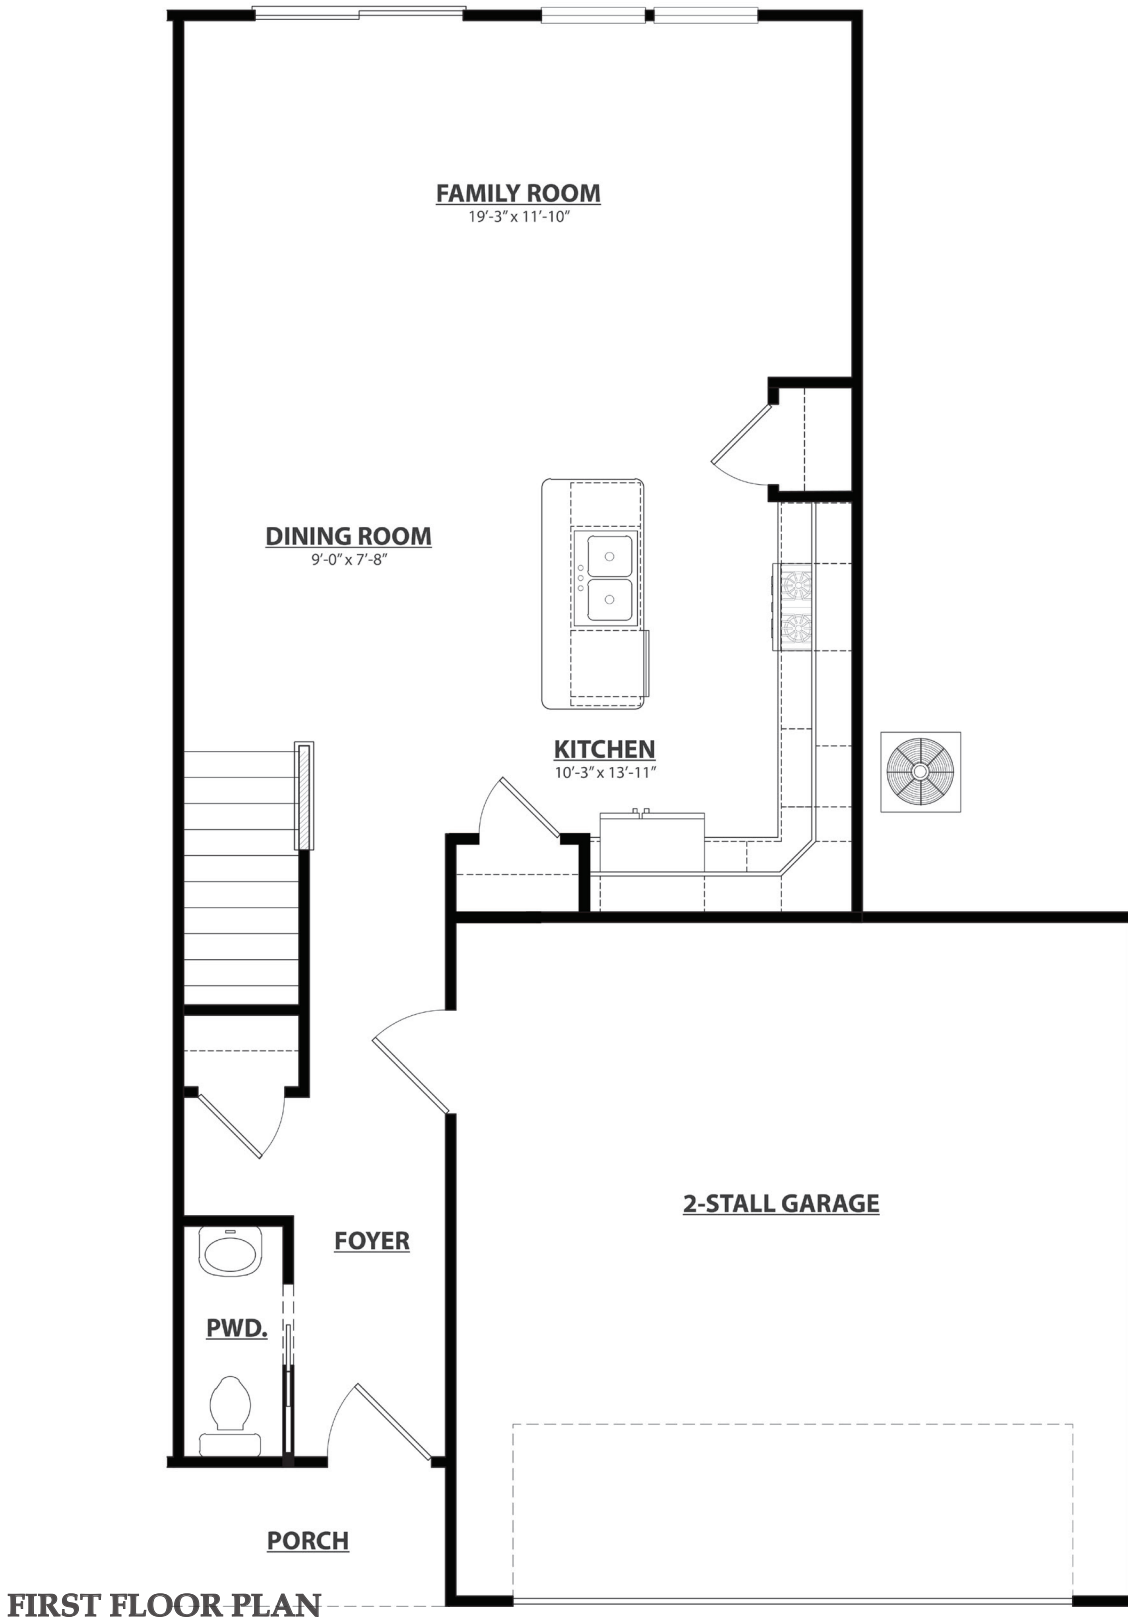

FIRST FLOOR PLAN

SECOND FLOOR PLAN

FIRST FLOOR PLAN

SECOND FLOOR PLAN

Clarkston - 4-Unit (Color Set 1)

Clarkston - 4-Unit (Color Set 2)

Deer Creek Meadows Townhomes

Community Siding Colors