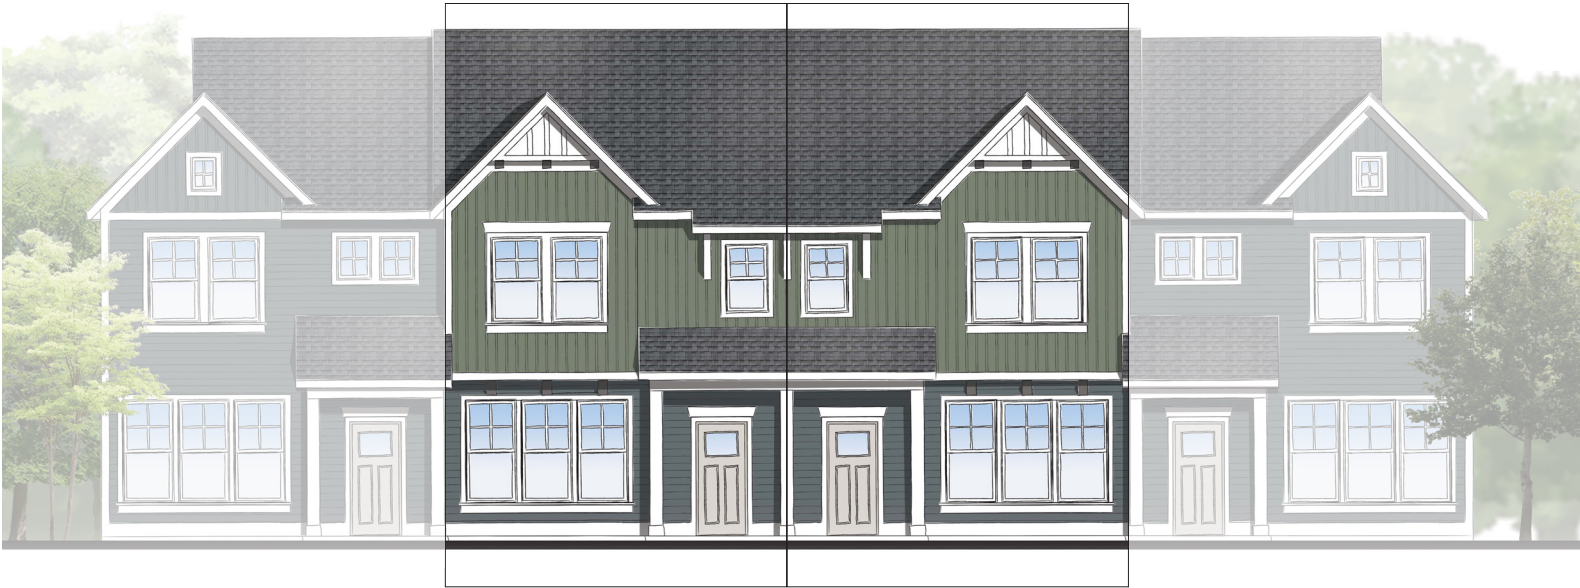

SECOND FLOOR PLAN

FIRST FLOOR PLAN

SECOND FLOOR PLAN

Deer Creek - 4-Unit (Color Set 1)

Deer Creek - 4-Unit (Color Set 2)

Deer Creek Meadows Townhomes

Community Siding Colors

Townhomes in Fruitport

Clarkston-Greenwood-Valleywood-Clarkston Garage Front Attached

Bloomington-Marshwood-Marshwood-Bloomington Garage Rear Detached

Color Set 1

Color Set 2