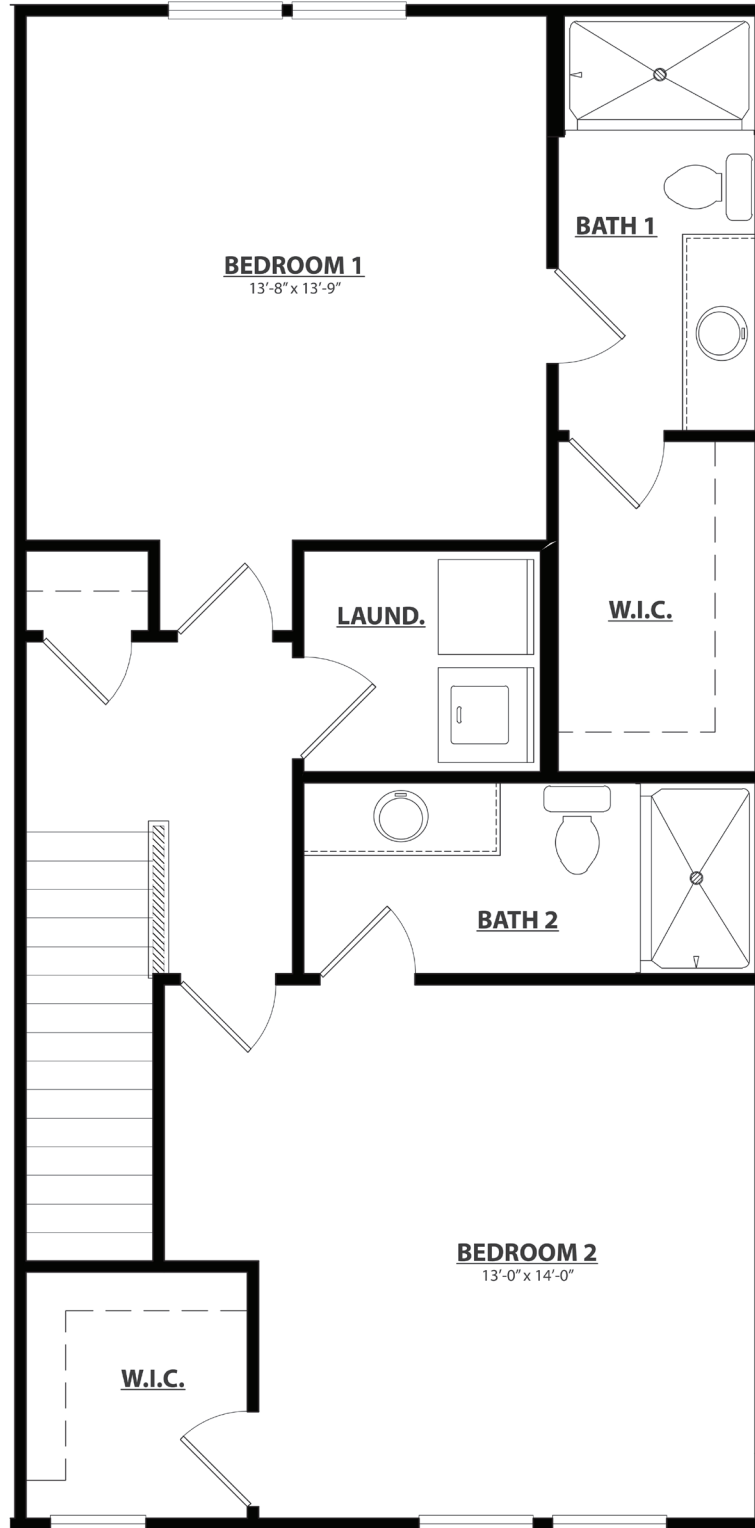

SECOND FLOOR PLAN

FIRST FLOOR PLAN

SECOND FLOOR PLAN

Deer Creek - 4-Unit (Color Set 1)

Deer Creek - 4-Unit (Color Set 2)

Deer Creek Meadows Townhomes

Community Siding Colors

Townhomes in Fruitport

Clarkston-Greenwood-Valleywood-Clarkston Garage Front Attached

Bloomington-Marshwood-Marshwood-Bloomington Garage Rear Detached

Color Set 1

Color Set 2