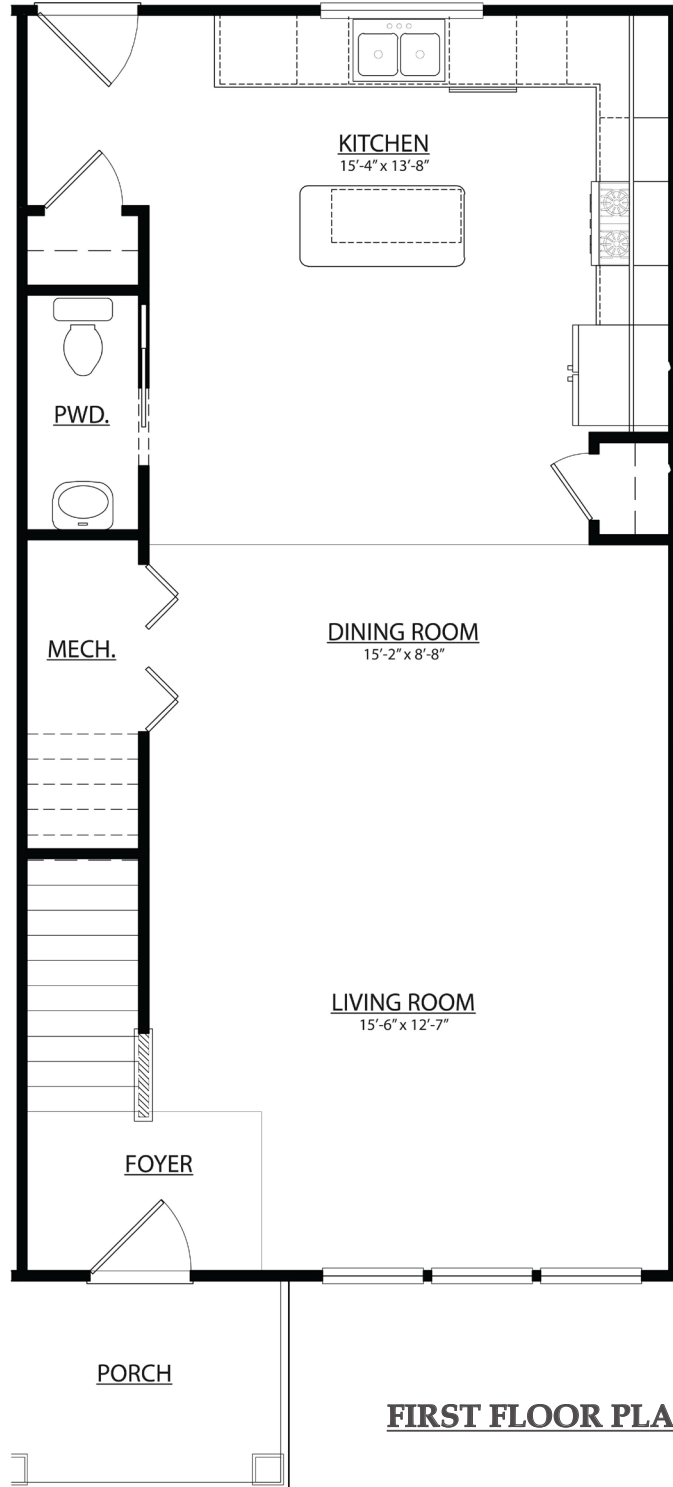

SECOND FLOOR PLAN

FIRST FLOOR PLAN

SECOND FLOOR PLAN

Deer Creek - 4-Unit (Color Set 1)

Deer Creek - 4-Unit (Color Set 2)

Deer Creek Meadows Townhomes

Community Siding Colors

Townhomes in Fruitport

Clarkston-Greenwood-Valleywood-Clarkston Garage Front Attached

Bloomington-Marshwood-Marshwood-Bloomington Garage Rear Detached

Color Set 1

Color Set 2