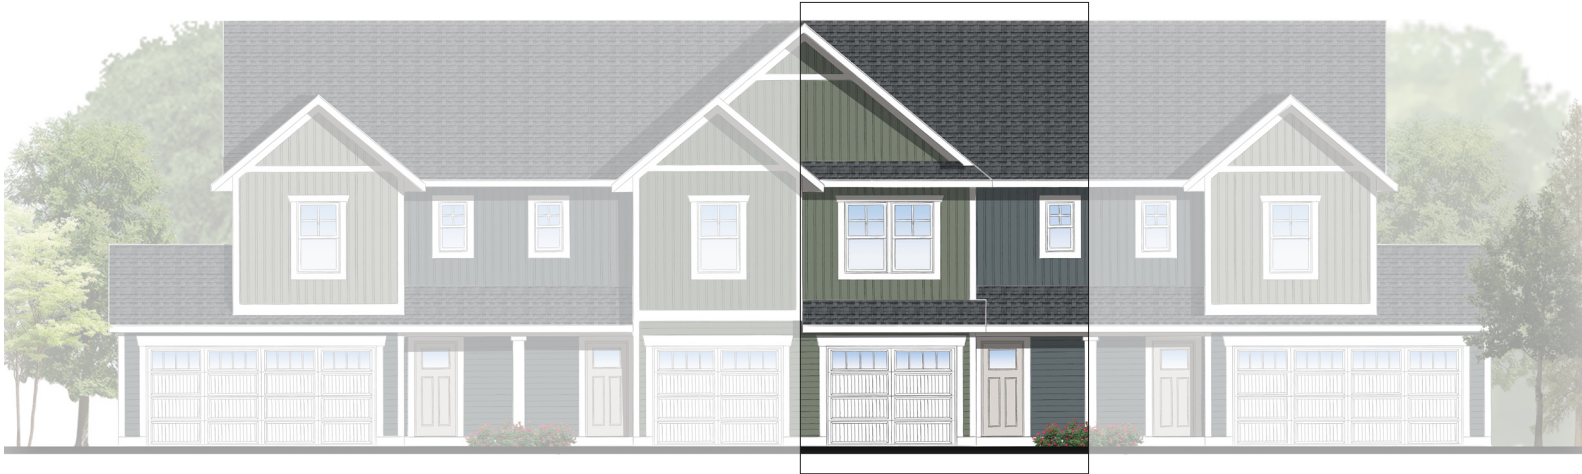

SECOND FLOOR PLAN

Valleywood - 4-Unit (Color Set 1)

Valleywood - 4-Unit (Color Set 2)

Deer Creek Meadows Townhomes

Community Siding Colors

Townhomes in Fruitport

Clarkston-Greenwood-Valleywood-Clarkston Garage Front Attached

Bloomington-Marshwood-Marshwood-Bloomington Garage Rear Detached

Color Set 1

Color Set 2