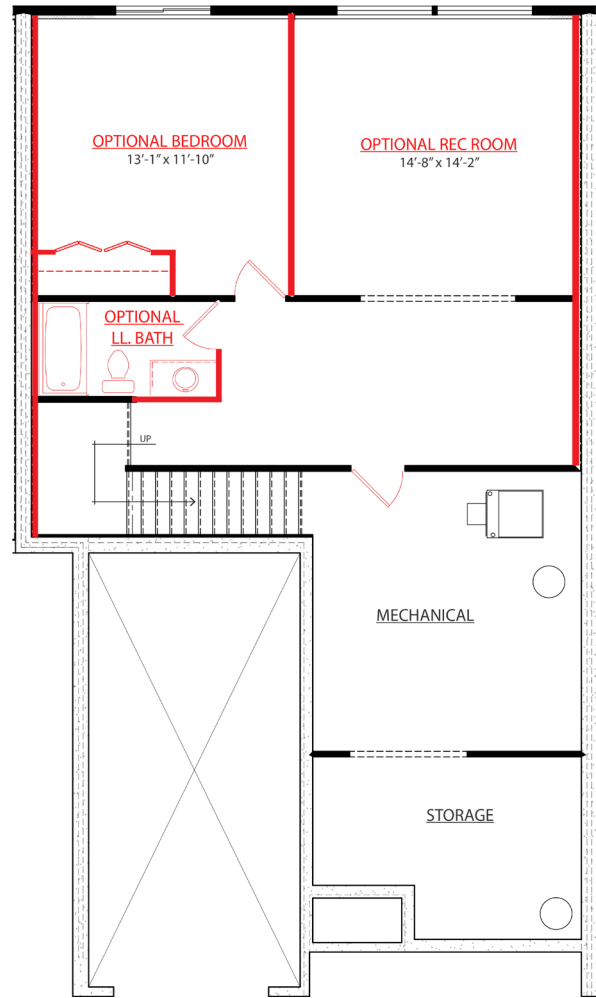

FIRST FLOOR PLAN

BASEMENT FLOOR PLAN

**OPTIONAL UPGRADES
FIRST FLOOR PLAN**

**OPTIONAL UPGRADES
BASEMENT FLOOR PLAN**

Chadron
Neighborhood Elevations

1 Bedroom | 1 Bath
1,132 Square Feet

Cobblestone at The Ravines Condominiums 4-Unit