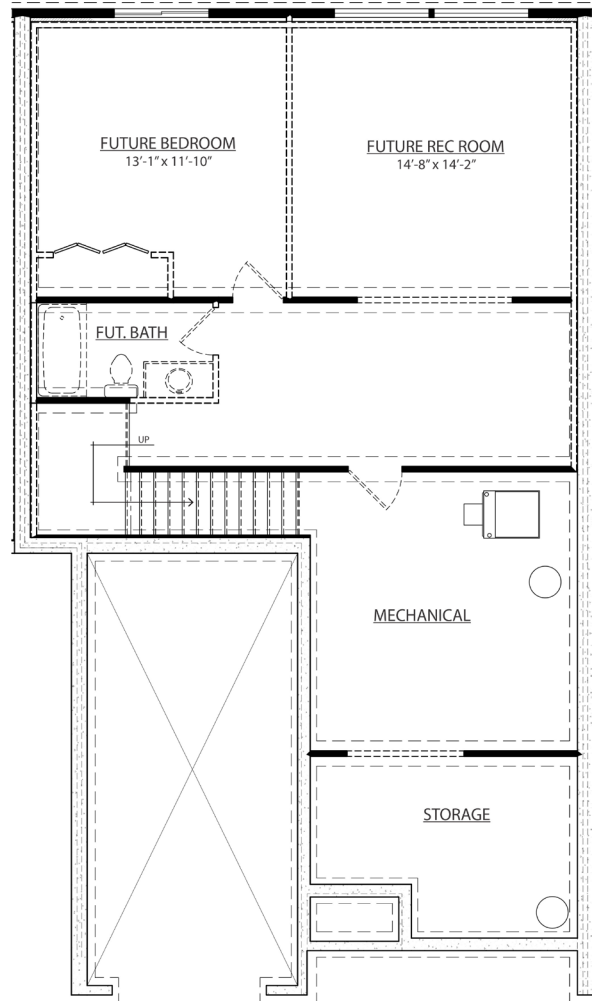

FIRST FLOOR PLAN

BASEMENT FLOOR PLAN

**OPTIONAL UPGRADES
FIRST FLOOR PLAN**

**OPTIONAL UPGRADES
BASEMENT FLOOR PLAN**

Chadron
Neighborhood Elevations

1 Bedroom | 1 Bath
1,132 Square Feet

Cobblestone at The Ravines Condominiums 4-Unit