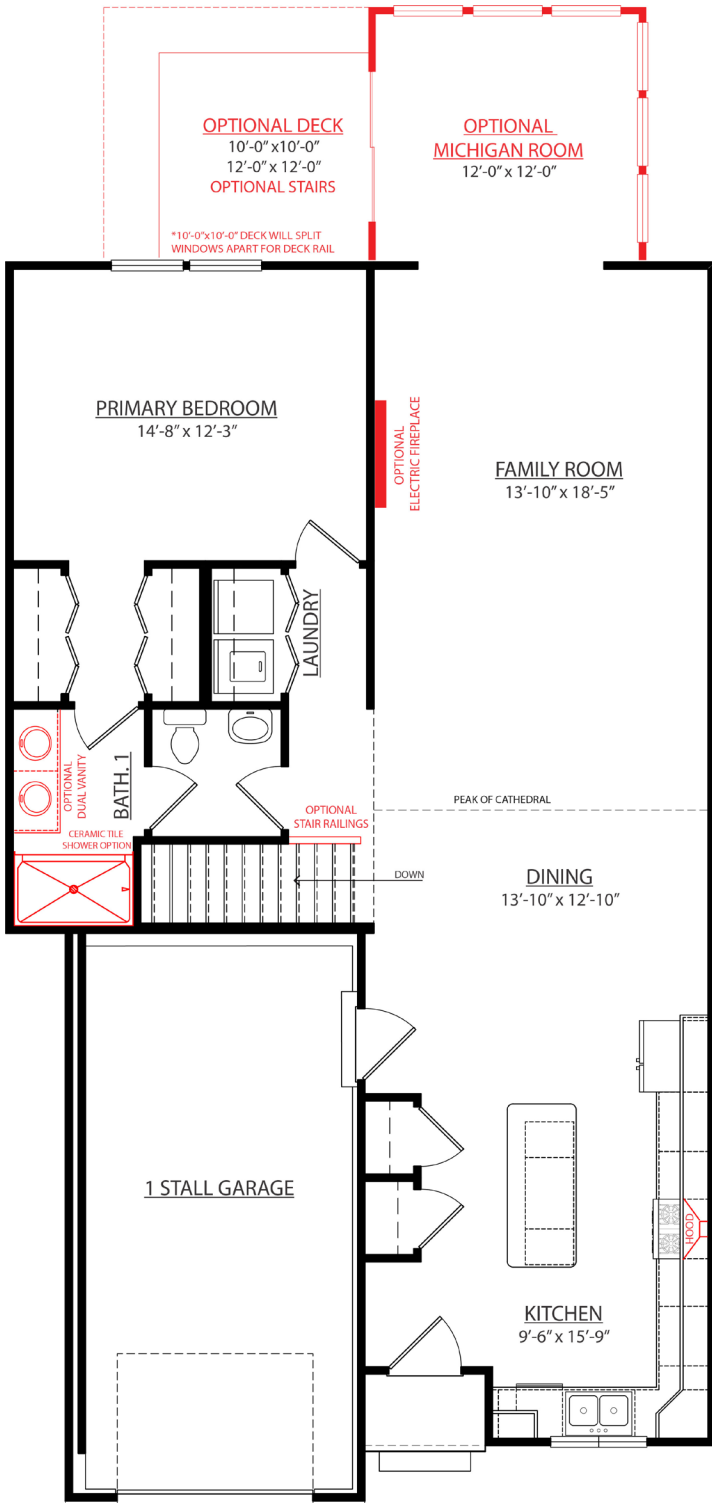

FIRST FLOOR PLAN

BASEMENT FLOOR PLAN

**OPTIONAL UPGRADES
FIRST FLOOR PLAN**

**OPTIONAL UPGRADES
BASEMENT FLOOR PLAN**

Chadron
Neighborhood Elevations

1 Bedroom | 1 Bath
1,132 Square Feet

Cobblestone at The Ravines Condominiums 4-Unit