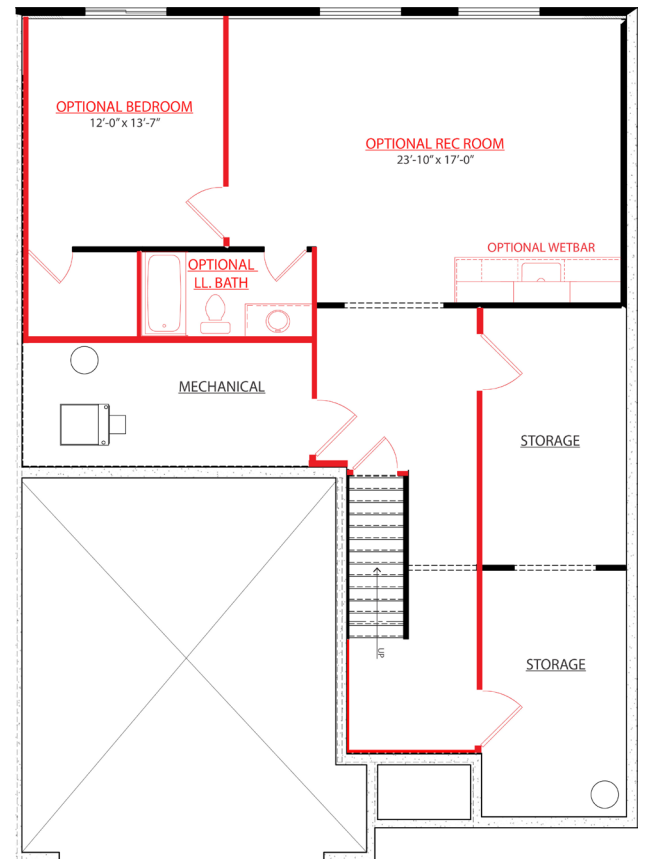

FIRST FLOOR PLAN

BASEMENT FLOOR PLAN

**OPTIONAL UPGRADES
FIRST FLOOR PLAN**

**OPTIONAL UPGRADES
BASEMENT FLOOR PLAN**

Lewiston
Neighborhood Elevations

2 Bedrooms | 2 Baths
1,440 Square Feet

Cobblestone at The Ravines Condominiums 4-Unit