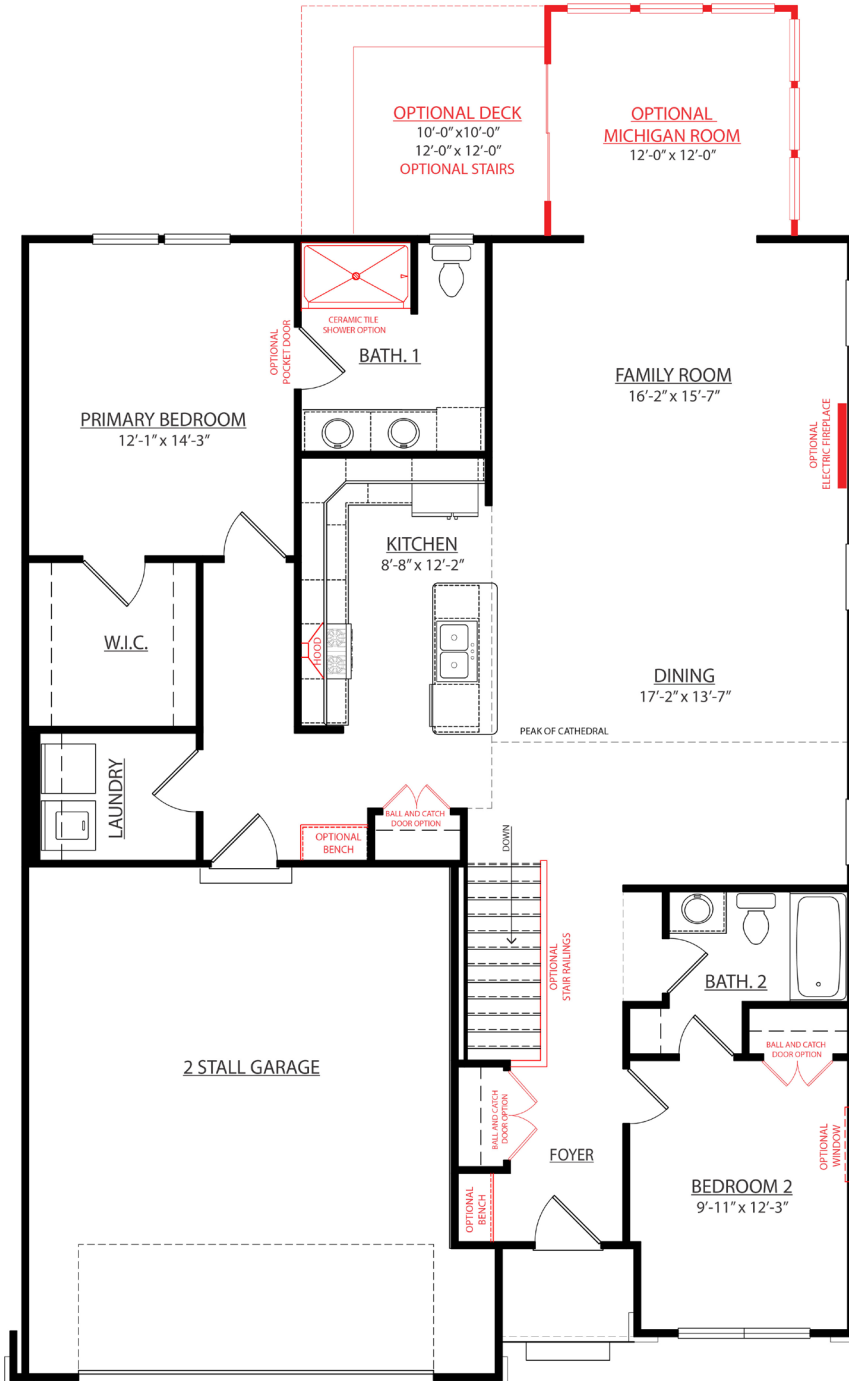

FIRST FLOOR PLAN

BASEMENT FLOOR PLAN

**OPTIONAL UPGRADES
FIRST FLOOR PLAN**

**OPTIONAL UPGRADES
BASEMENT FLOOR PLAN**

Lewiston
Neighborhood Elevations

2 Bedrooms | 2 Baths
1,440 Square Feet

Cobblestone at The Ravines Condominiums 4-Unit