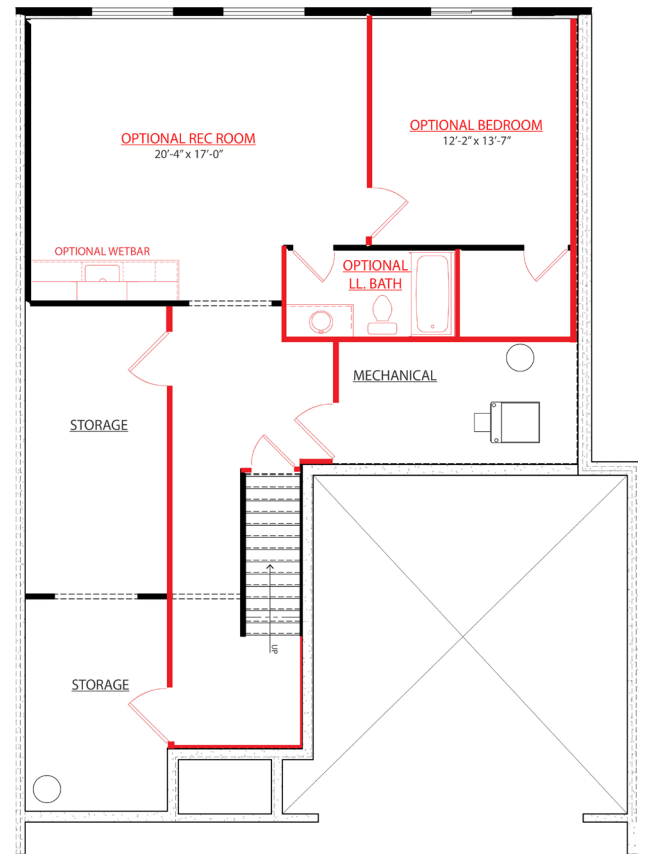

**OPTIONAL UPGRADES
FIRST FLOOR PLAN**

**OPTIONAL UPGRADES
BASEMENT FLOOR PLAN**

Meridian
Neighborhood Elevations

1 Bedroom | 1.5 Baths
1,328 Square Feet

Cobblestone at The Ravines Condominiums 4-Unit