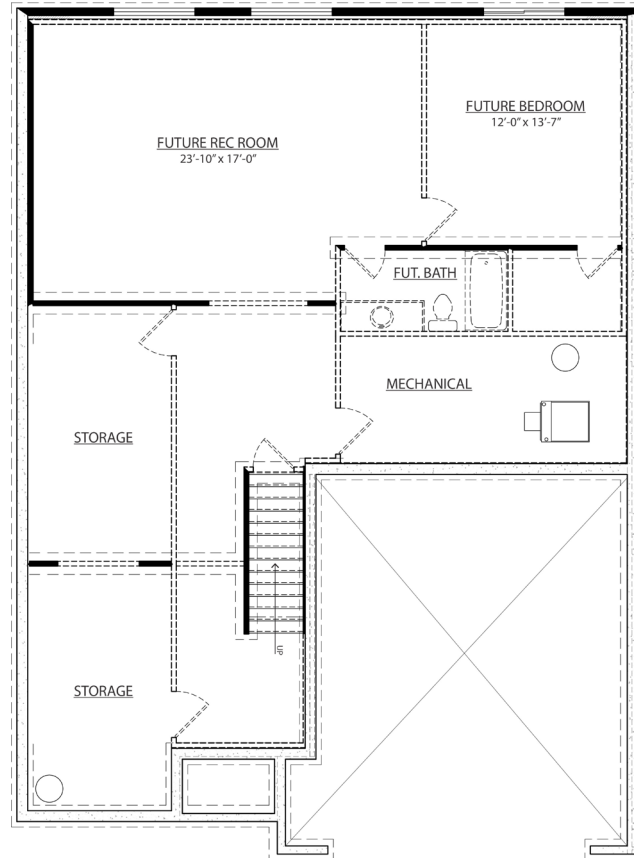

FIRST FLOOR PLAN

BASEMENT FLOOR PLAN

Wilmington
Neighborhood Elevations

2 Bedrooms | 2 Baths
1,440 Square Feet

Cobblestone at The Ravines Condominiums 4-Unit