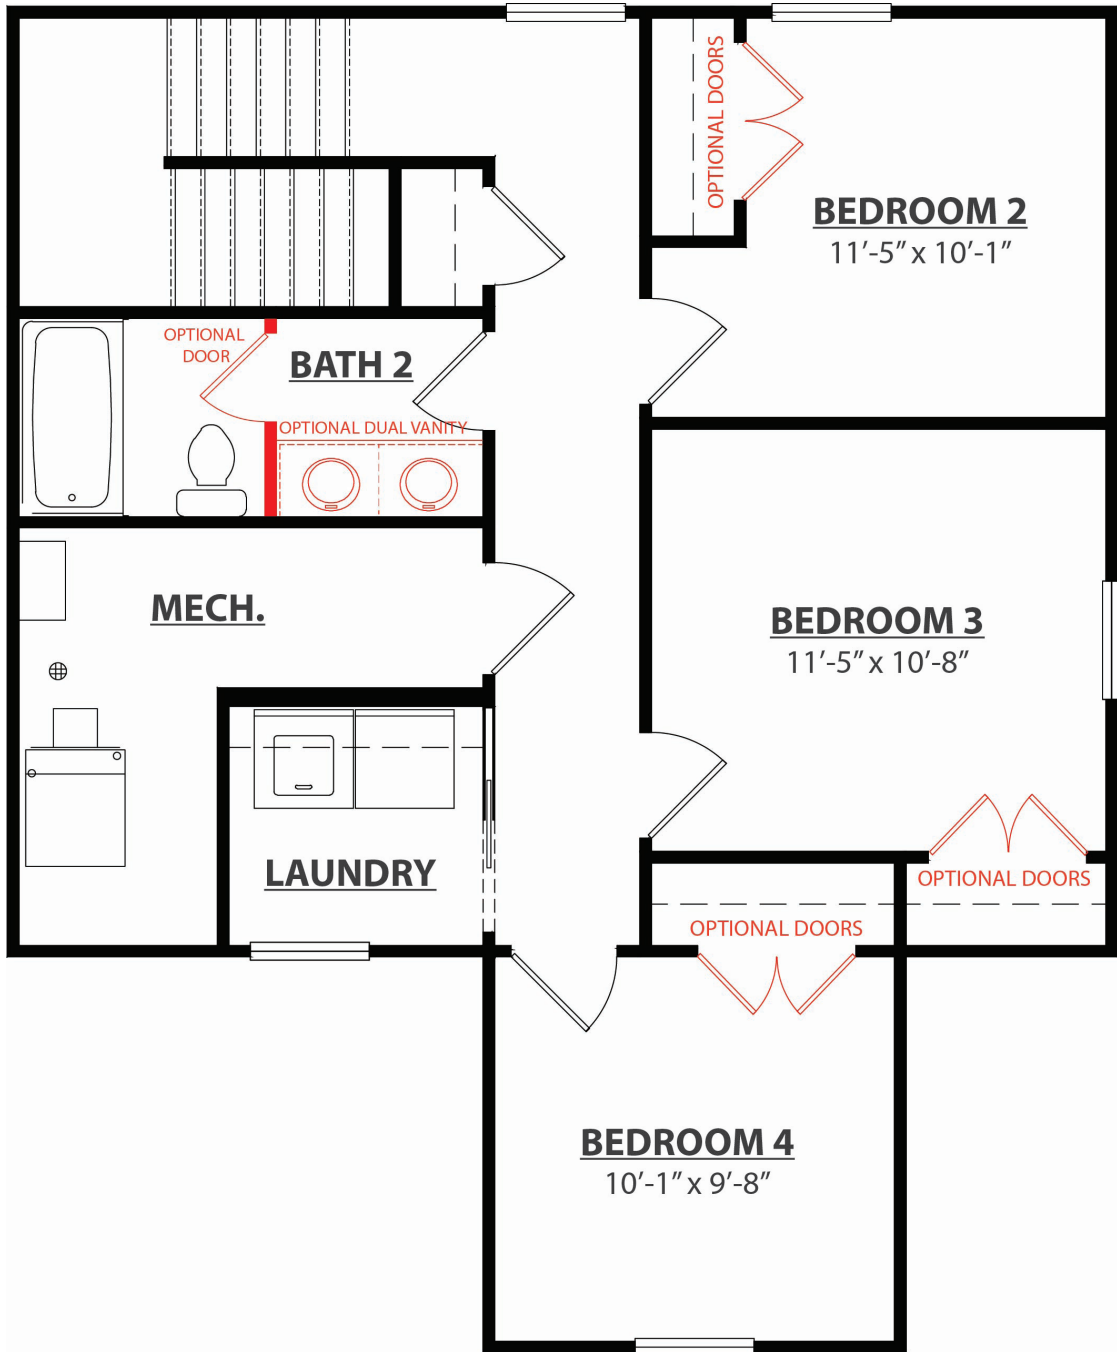

# Cimarron

Gateway Series

4 Bedrooms | 2.5 Baths

1,567 Square Feet

Elevation C

**FIRST FLOOR PLAN**

**SECOND FLOOR PLAN**

**OPTIONAL UPGRADES -  
FIRST FLOOR PLAN**

OPTIONAL UPGRADES -  
SECOND FLOOR PLAN