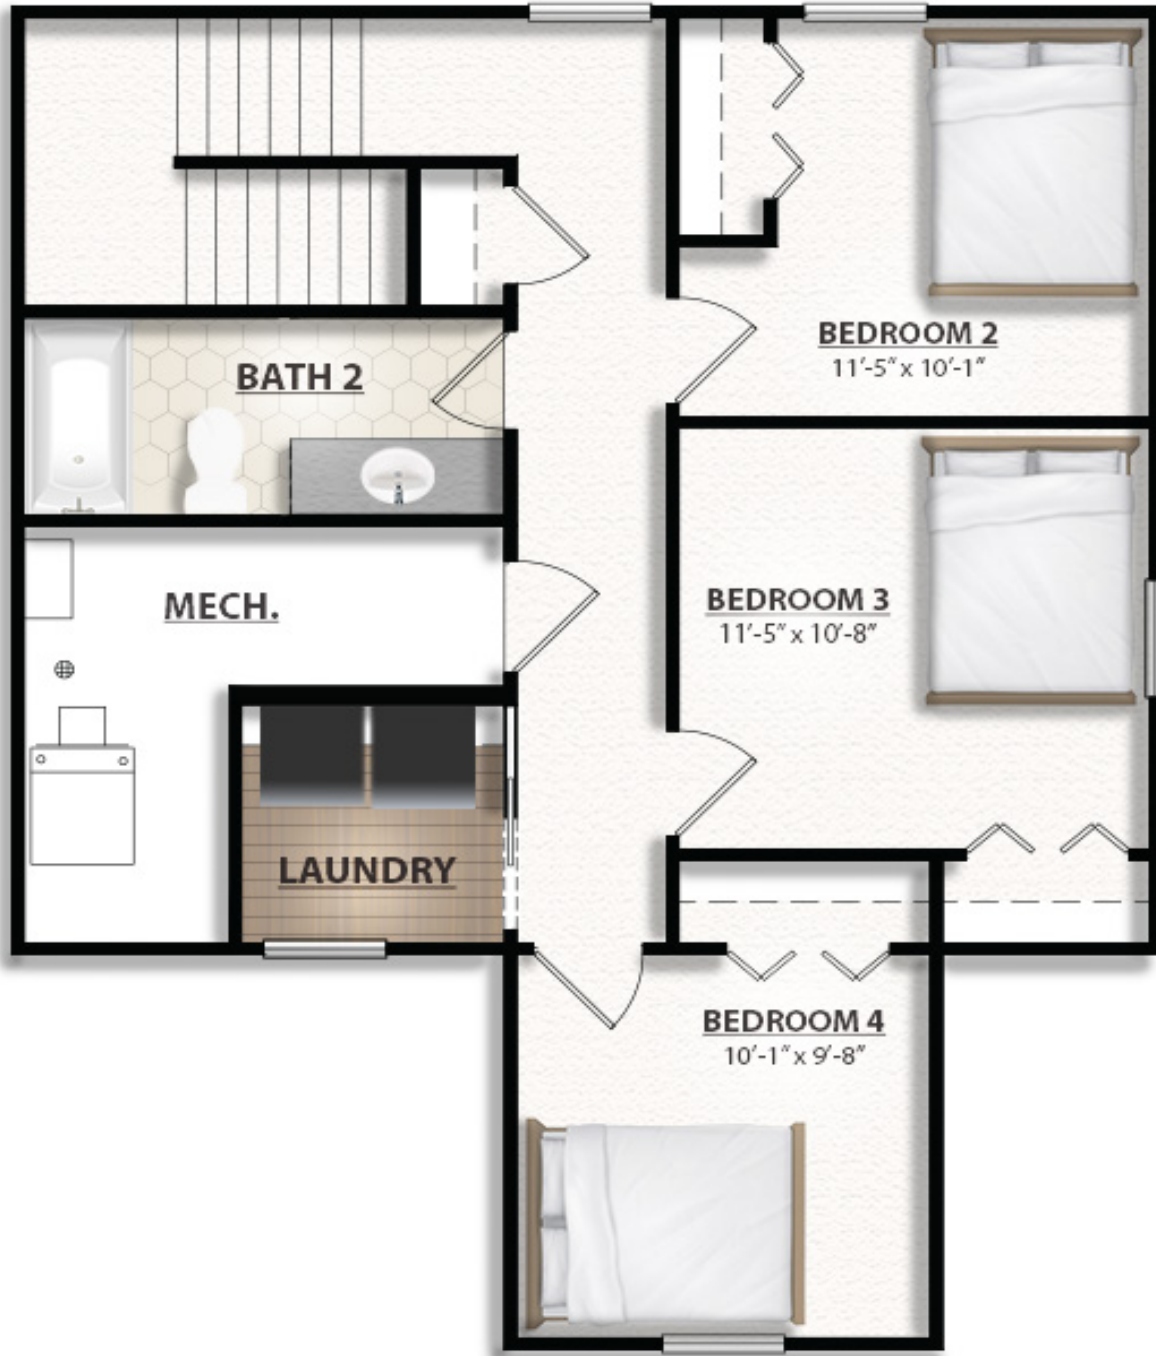

# Cimarron

Gateway Series

4 Bedrooms | 2.5 Baths

1,567 Square Feet

Elevation C

**FIRST FLOOR PLAN**

**SECOND FLOOR PLAN**

**OPTIONAL UPGRADES -  
FIRST FLOOR PLAN**

OPTIONAL UPGRADES -  
SECOND FLOOR PLAN