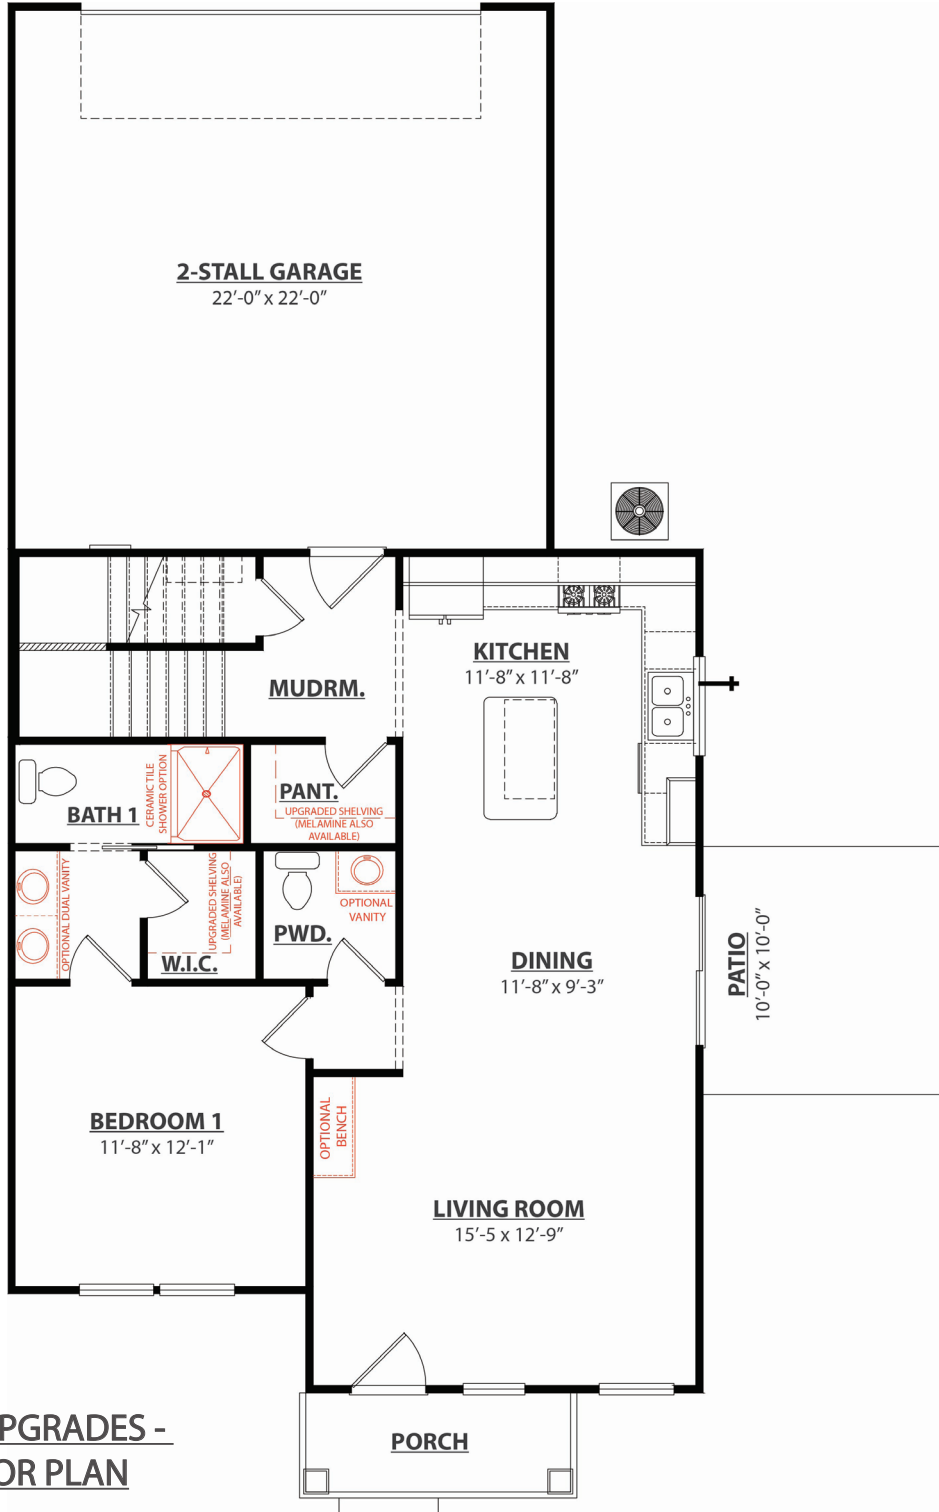

# Cimarron

Gateway Series

4 Bedrooms | 2.5 Baths

1,567 Square Feet

Elevation C

**FIRST FLOOR PLAN**

**SECOND FLOOR PLAN**

**OPTIONAL UPGRADES -  
FIRST FLOOR PLAN**

OPTIONAL UPGRADES -  
SECOND FLOOR PLAN