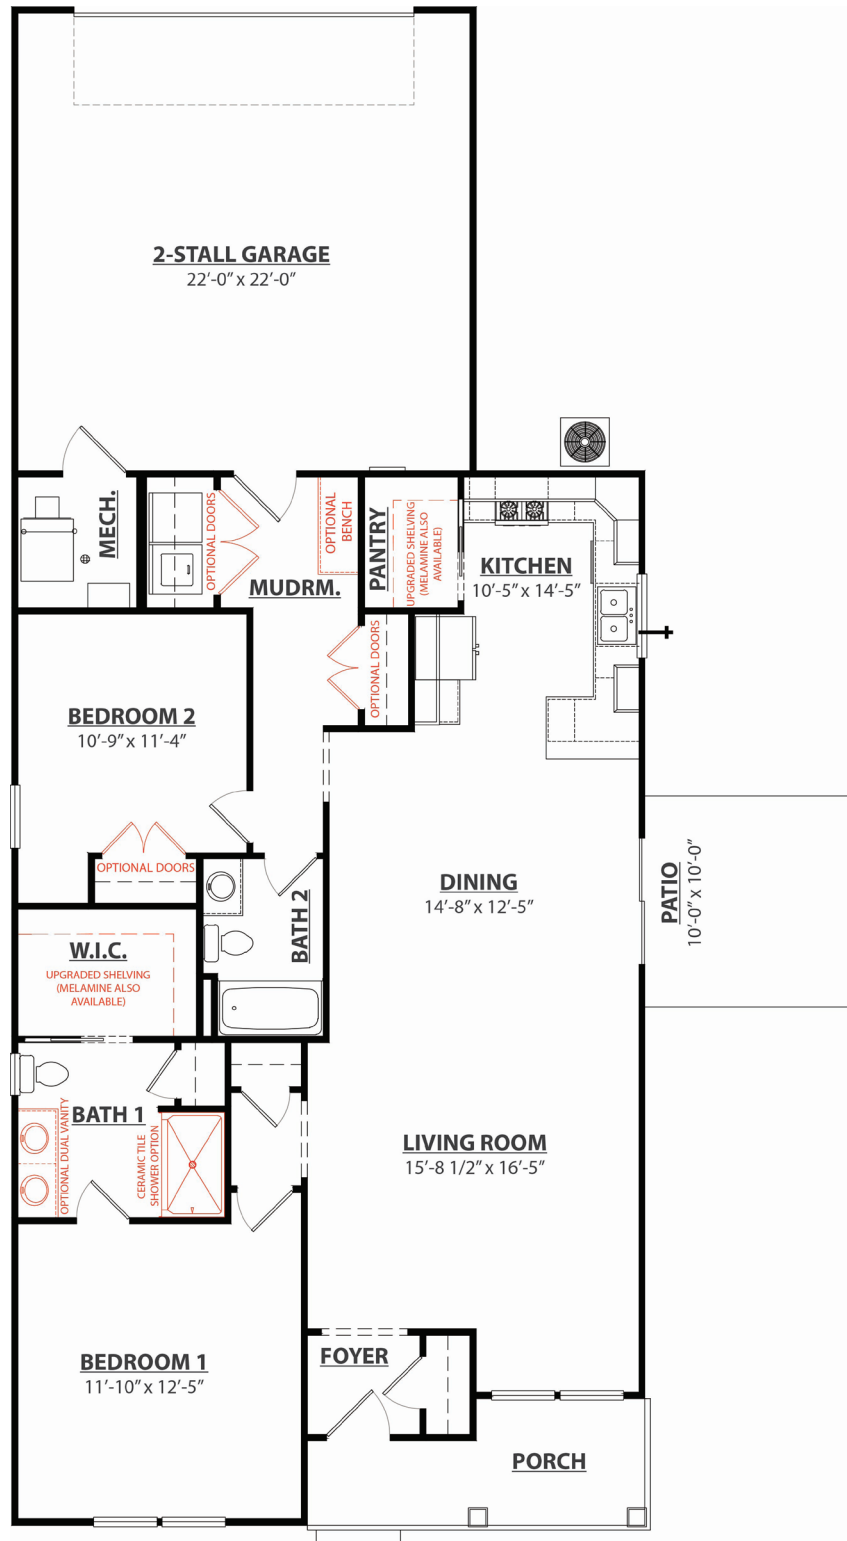

Filmore

Gateway Series

2 Bedrooms | 2 Baths

1,420 Square Feet

Elevation A

Elevation B

Filmore

Gateway Series

2 Bedrooms | 2 Baths

1,420 Square Feet

Elevation C

FIRST FLOOR PLAN

**OPTIONAL UPGRADES -
FIRST FLOOR PLAN**