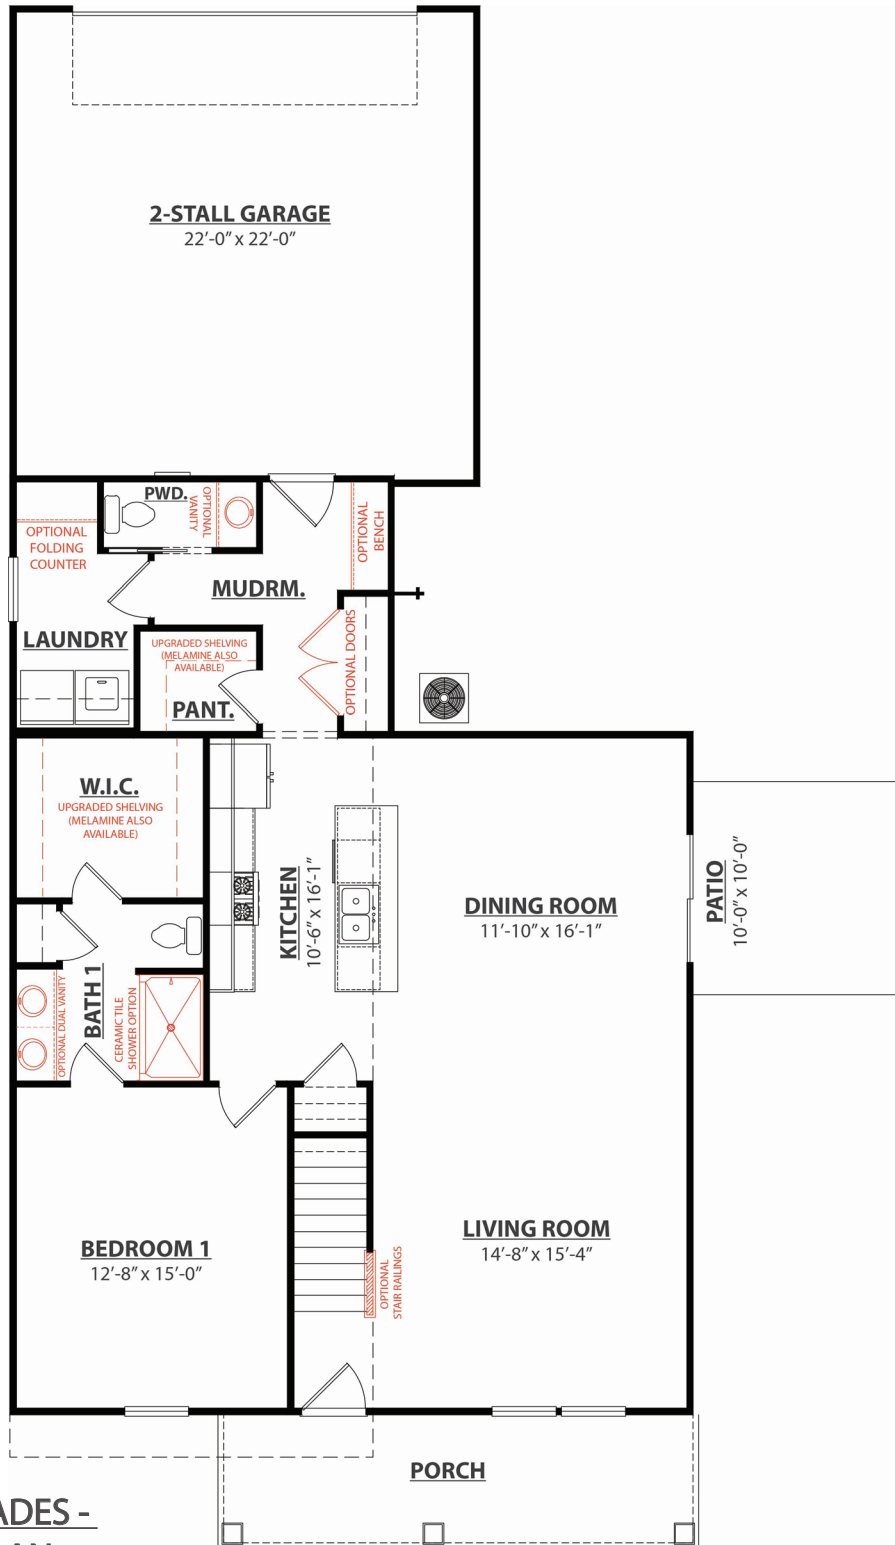

Elevation A

Elevation B

Tannenbaum

3 Bedrooms | 2.5 Baths

Gateway Series

1,781 Square Feet

Elevation C

FIRST FLOOR PLAN

SECOND FLOOR PLAN

**OPTIONAL UPGRADES -
FIRST FLOOR PLAN**

**OPTIONAL UPGRADES -
SECOND FLOOR PLAN**