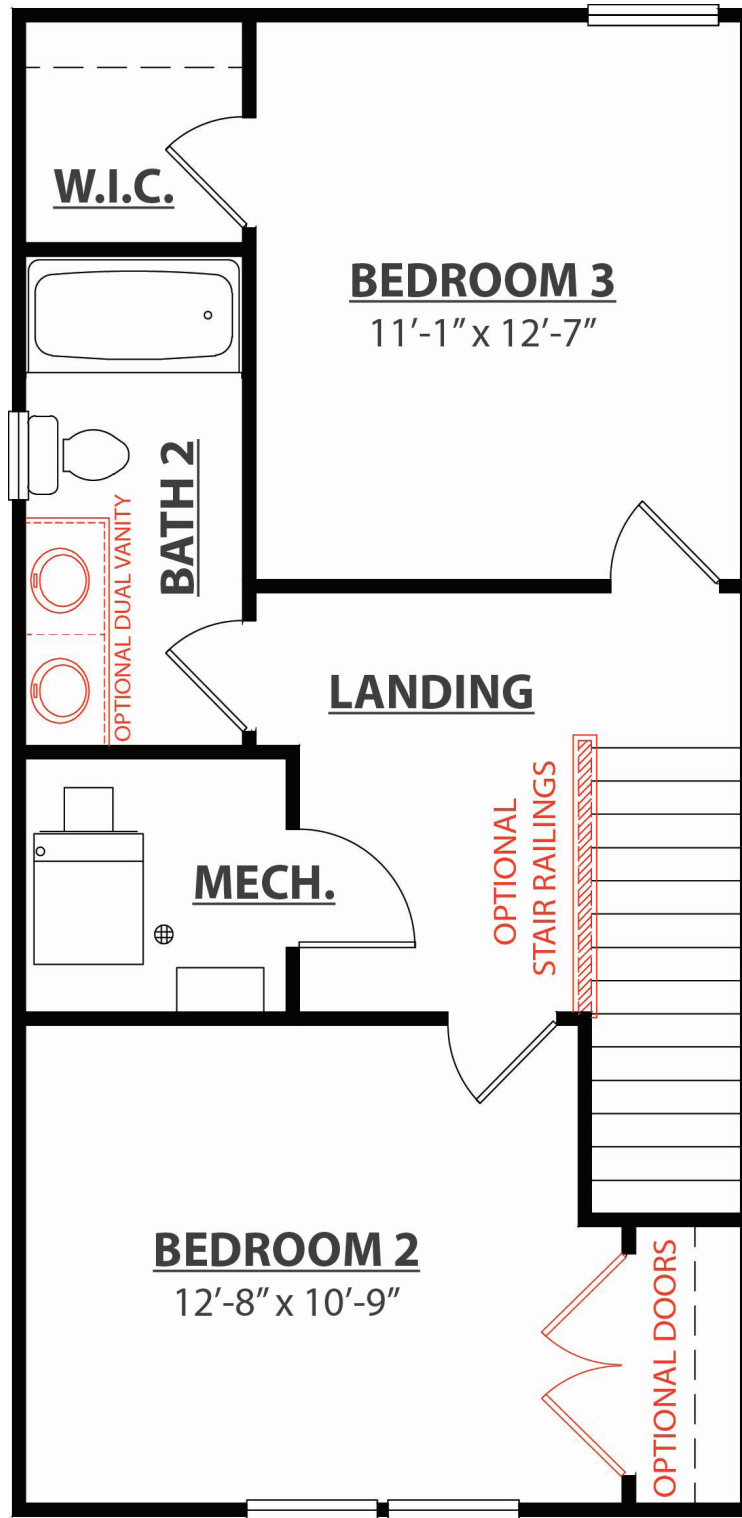

Elevation A

Elevation B

Tannenbaum

3 Bedrooms | 2.5 Baths

Gateway Series

1,781 Square Feet

Elevation C

FIRST FLOOR PLAN

SECOND FLOOR PLAN

**OPTIONAL UPGRADES -
FIRST FLOOR PLAN**

**OPTIONAL UPGRADES -
SECOND FLOOR PLAN**