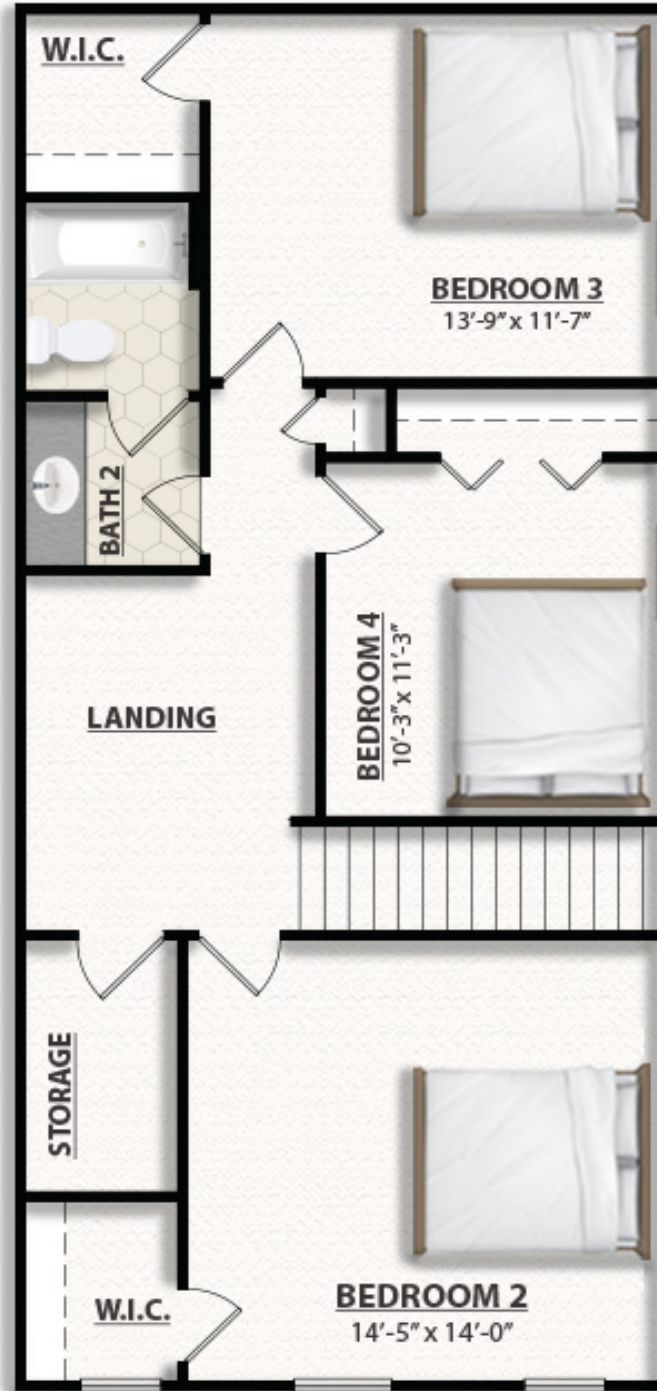

Elevation A

Elevation B

Windsnest

Gateway Series

4 Bedrooms | 2.5 Baths
2,070 Square Feet

Elevation C

FIRST FLOOR PLAN

SECOND FLOOR PLAN

OPTIONAL UPGRADES - FIRST FLOOR PLAN

**OPTIONAL UPGRADES -
SECOND FLOOR PLAN**