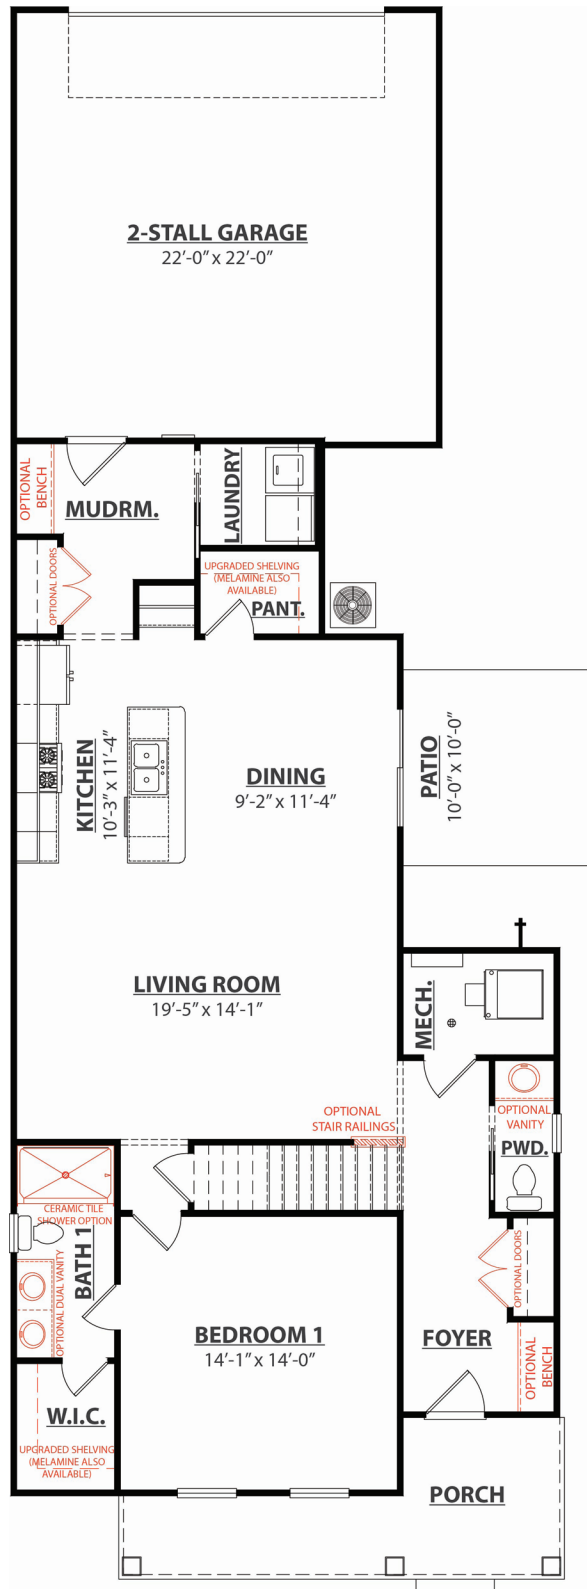

Elevation A

Elevation B

Windsnest

Gateway Series

4 Bedrooms | 2.5 Baths
2,070 Square Feet

Elevation C

FIRST FLOOR PLAN

SECOND FLOOR PLAN

OPTIONAL UPGRADES - FIRST FLOOR PLAN

**OPTIONAL UPGRADES -
SECOND FLOOR PLAN**