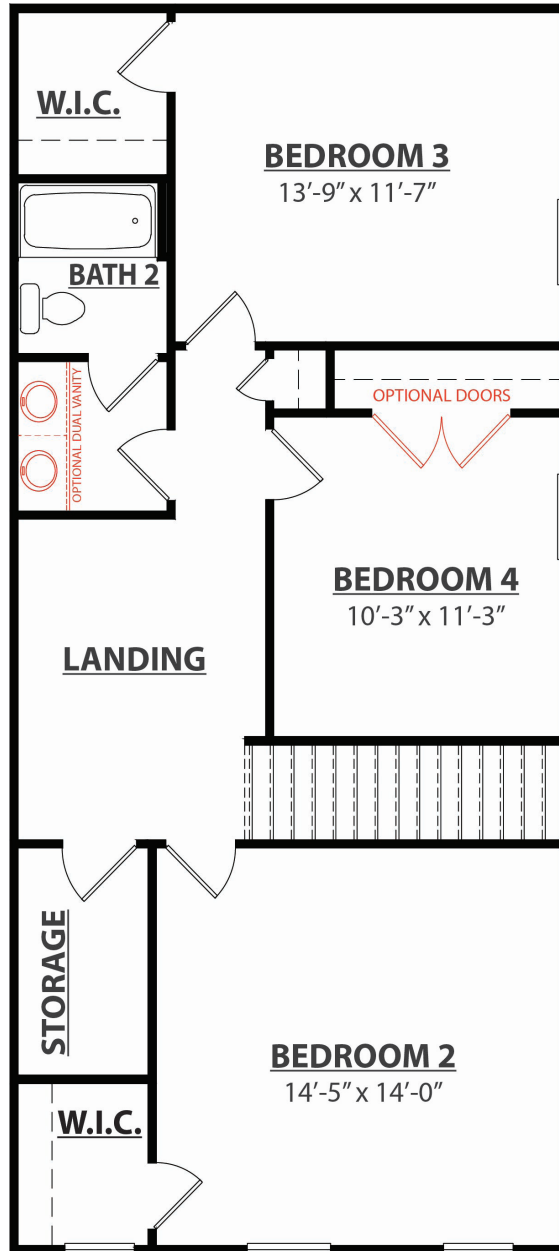

Elevation A

Elevation B

Windsnest

Gateway Series

4 Bedrooms | 2.5 Baths
2,070 Square Feet

Elevation C

FIRST FLOOR PLAN

SECOND FLOOR PLAN

OPTIONAL UPGRADES - FIRST FLOOR PLAN

**OPTIONAL UPGRADES -
SECOND FLOOR PLAN**